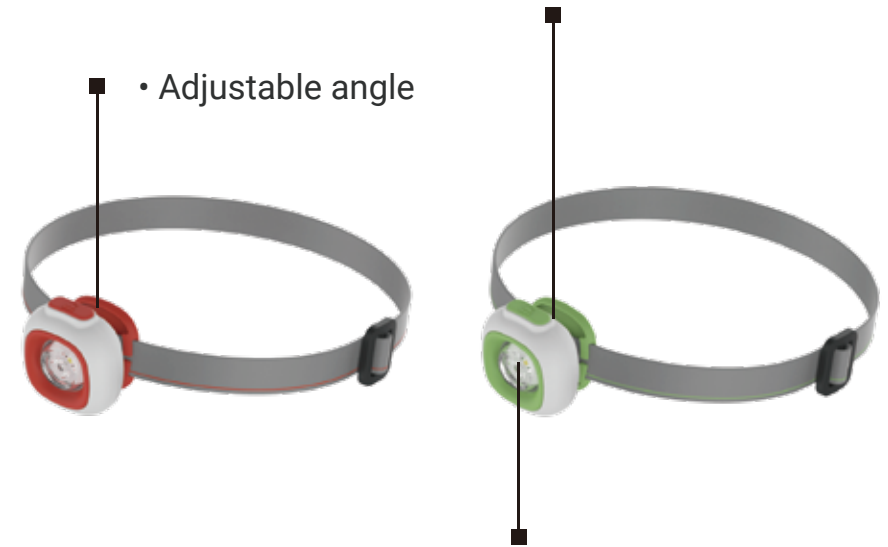

• Soft silica gel handle

• Frosty lens

• Multi-mode switch

• Uses 3 AAA alkaline batteries

• With 2 × CR2032 button-cell batteries

• Adjustable angle

• Collimator lens provides soft & uniform light pattern

KID'S CAMP SET