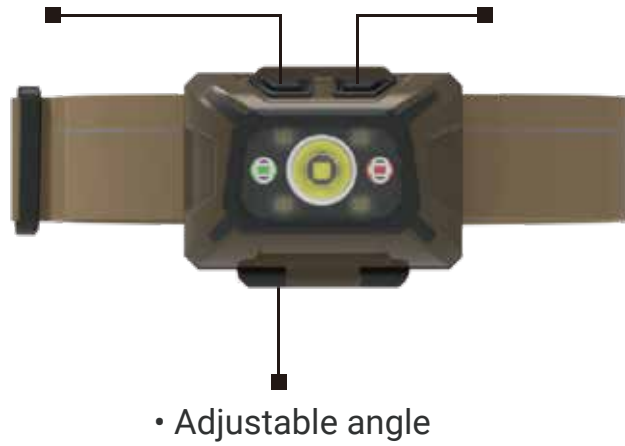

HEAD LAMP

3 x AAA

IP54 rated

350 LM

IP54 rated

350 LM

- Press to turn on
- Spot high
- Flood
- Spot+Flood
- Hold for dimming
- Red
- Red-flash (double click)
- Green

- Compatible to 3AAA alkaline & Li-ion battery