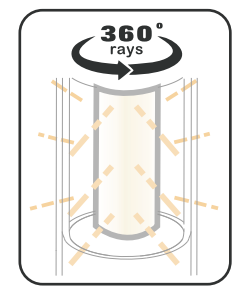

CAMPING LANTERN

Palm Size : 55 × 55 × 110 mm

IPX7

600 LM

- Up to 92% efficiency
- 600-lumen 360° rays ≈ 1000-lumen bouncing rays
- 40% bigger illuminating area

HARDCORE COMPACT LANTERN

8404

COMPACT HARDCORE LANTERN