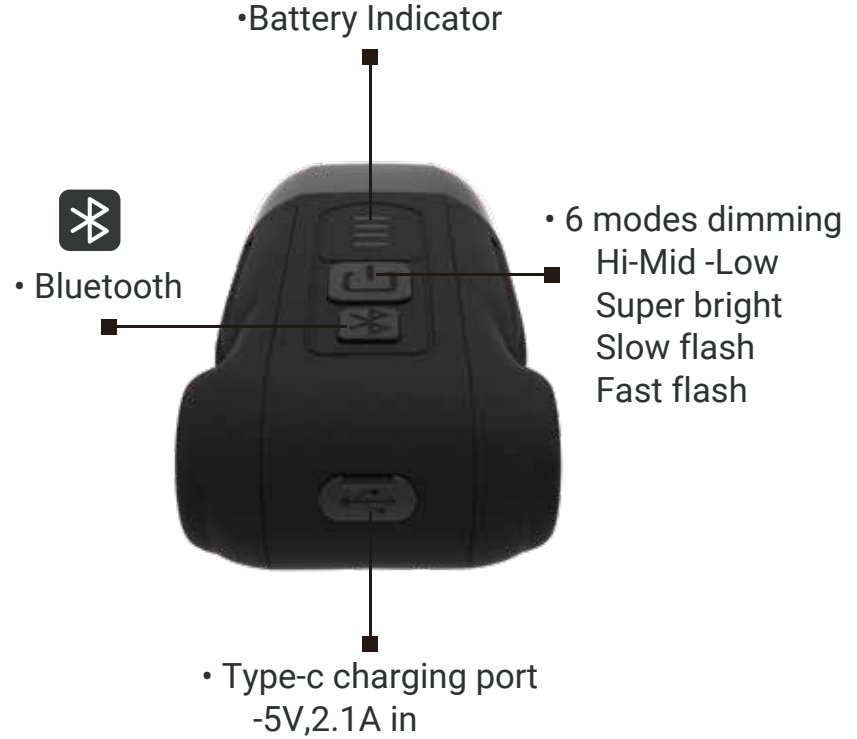

BICYCLE LAMP