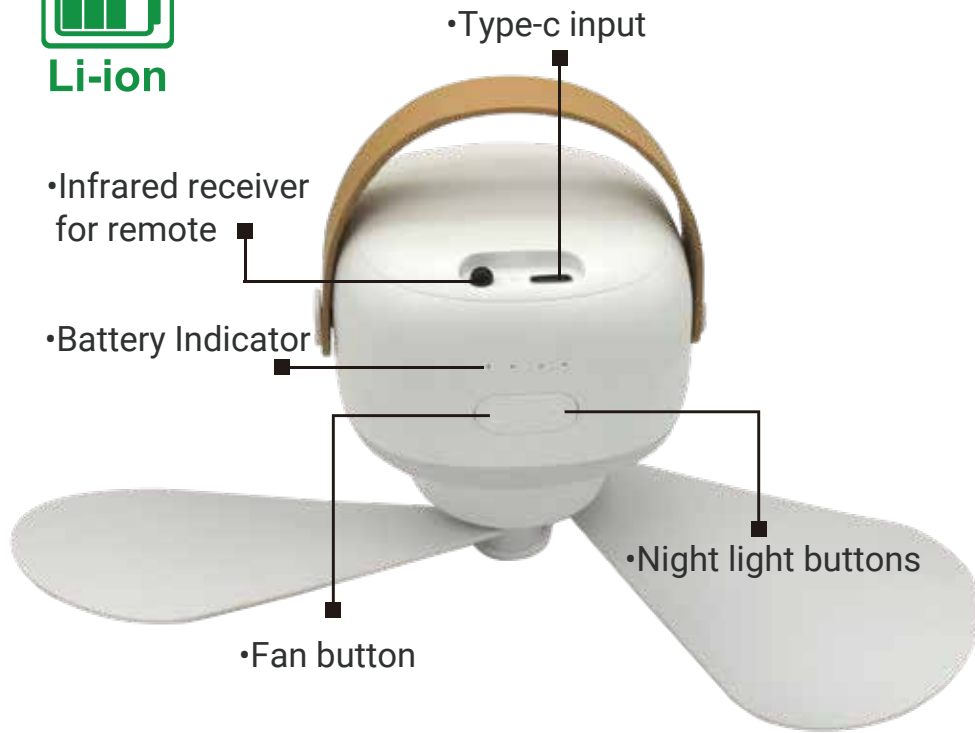

PORTABLE FAN