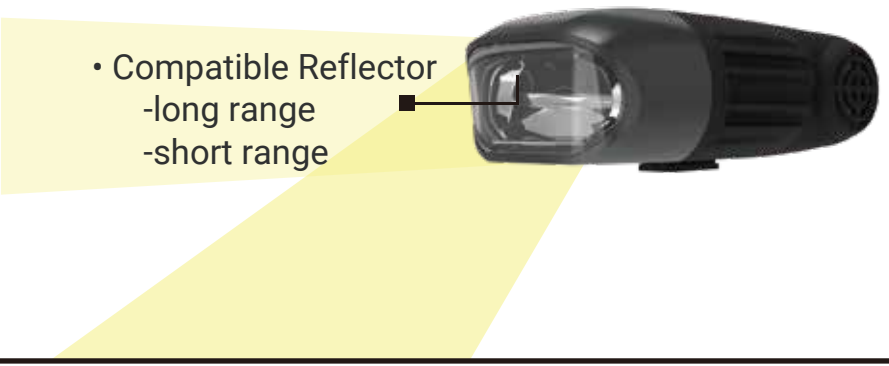

BICYCLE LAMP