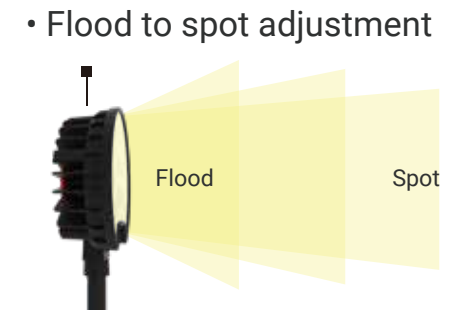

IPX4

REMOTE AREA LIGHT

Remote Area Light

Rechargeable 10500 Lumen

0990

SPECIFICATIONS

ITEM	0990
FLUX LUMEN (HI)	10500 lm
RUN TIME (HI)	6.5 hrs
FLUX LUMEN (MID)	5000 lm
RUN TIME (MID)	17 hrs
FLUX LUMEN (LOW)	1700 lm
RUN TIME (LOW)	25 hrs
CHARGING TIME	6 hrs
PRODUCT DIMENSION	480 × 180 × 270 mm
WEIGHT	2500 g
COLORS	Red, Black
OUTPUT	2 × USB A/5V-2A
	1 × USB C/5V-2A
	1 × Type C - PD 3.0/5V/9V/12V/18V/20V
ACCESSORIES	AC/DC Adaptor
	DC 12V Car Lighter Adaptor
	Shoulder Belt