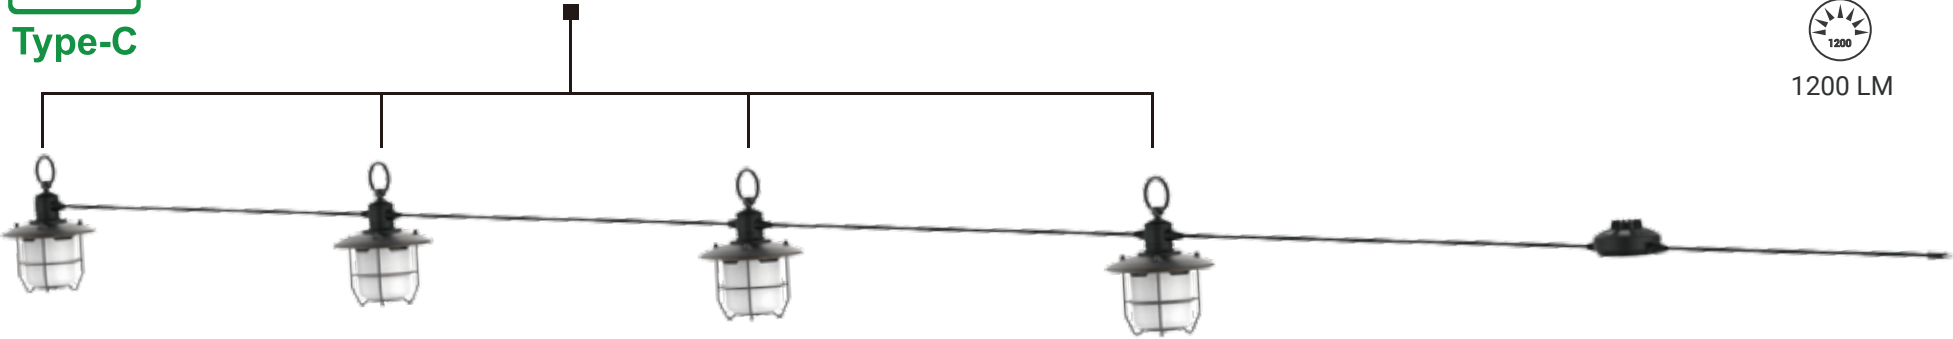

STRING LIGHT

•4-head per string