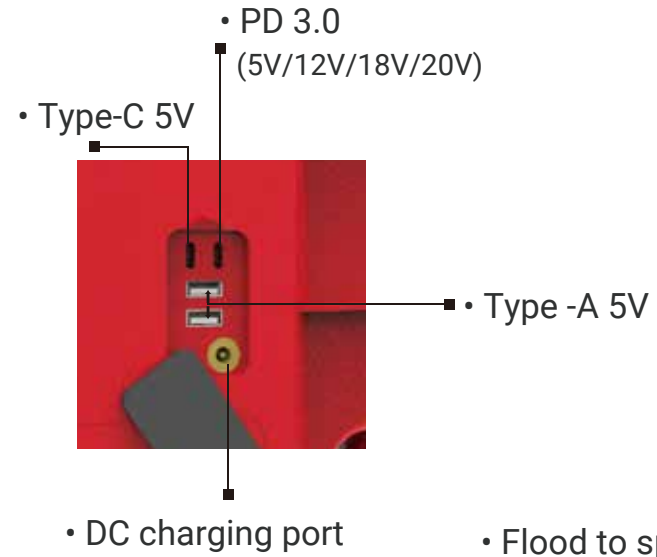

IPX4

REMOTE AREA LIGHT

Remote Area Light

Rechargeable 10500 Lumen

0990

SPECIFICATIONS

ITEM	0990
FLUX LUMEN (HI)	10500 lm
RUN TIME (HI)	6.5 hrs
FLUX LUMEN (MID)	5000 lm
RUN TIME (MID)	17 hrs
FLUX LUMEN (LOW)	1700 lm
RUN TIME (LOW)	25 hrs
CHARGING TIME	6 hrs
PRODUCT DIMENSION	480 × 180 × 270 mm
WEIGHT	2500 g
COLORS	Red, Black
OUTPUT	2 × USB A/5V-2A
	1 × USB C/5V-2A
	1 × Type C - PD 3.0/5V/9V/12V/18V/20V
ACCESSORIES	AC/DC Adaptor
	DC 12V Car Lighter Adaptor
	Shoulder Belt