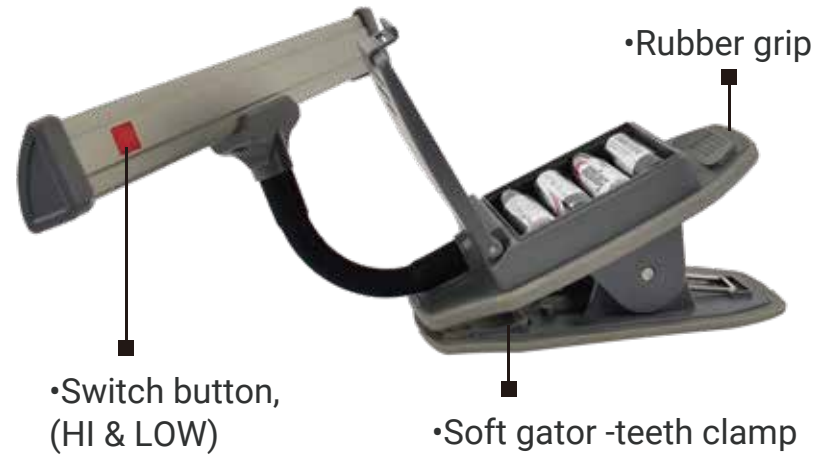

BBQ STOVE LIGHT

4 x AAA

IPX4

330 LM

BBQ STOVE LIGHT

4AAA 330 LUMEN

8406

BBQ STOVE LIGHT 4AAA 330 LUMEN