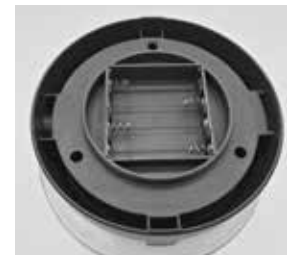

- Openable handle for easy hanging

IPX4

1000 LM

- Frosty globe

8402

- Compatible to 4 AA alkaline batteries

- Charge up other devices

8401