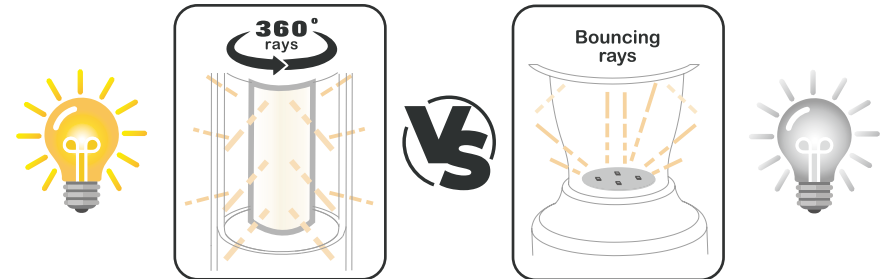

- **360°**
With Multi mode:
 - Hi
 - Mid
 - Low (Night light)

• USB port: 5V/1A

• Black coated metal handle

• Retro design metal shade

• iron cage

IPX4

1000 LM

- Up to 92% efficiency
- 1000-lumen 360° rays ≈ 1800-lumen bouncing rays
- 40% bigger illuminating area