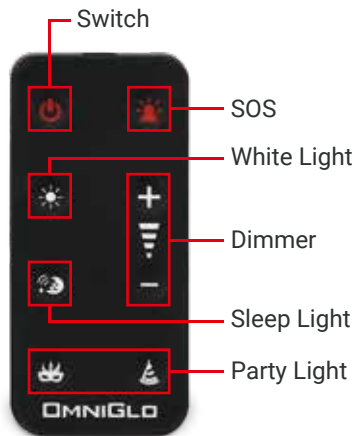

BACK YARD LANTERN

- Remote controller detachable to top hood by magnet

IPX4

800 LM

- Multi-mode: white, dimmer, party light, sleep light, emergency

- 1M-drop impact resistance
- IPX4 rated

8401

- Integrated USB cord for charging or power supply