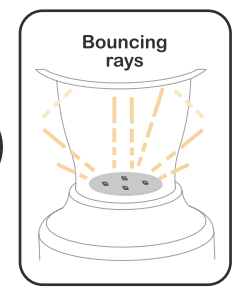

CAMPING LANTERN

Palm Size : 55 × 55 × 110 mm

IPX7

600 LM

- Up to 92% efficiency
- 600-lumen 360° rays ≈ 1000-lumen bouncing rays
- 40% bigger illuminating area

HARDCORE COMPACT LANTERN

8404

COMPACT HARDCORE LANTERN