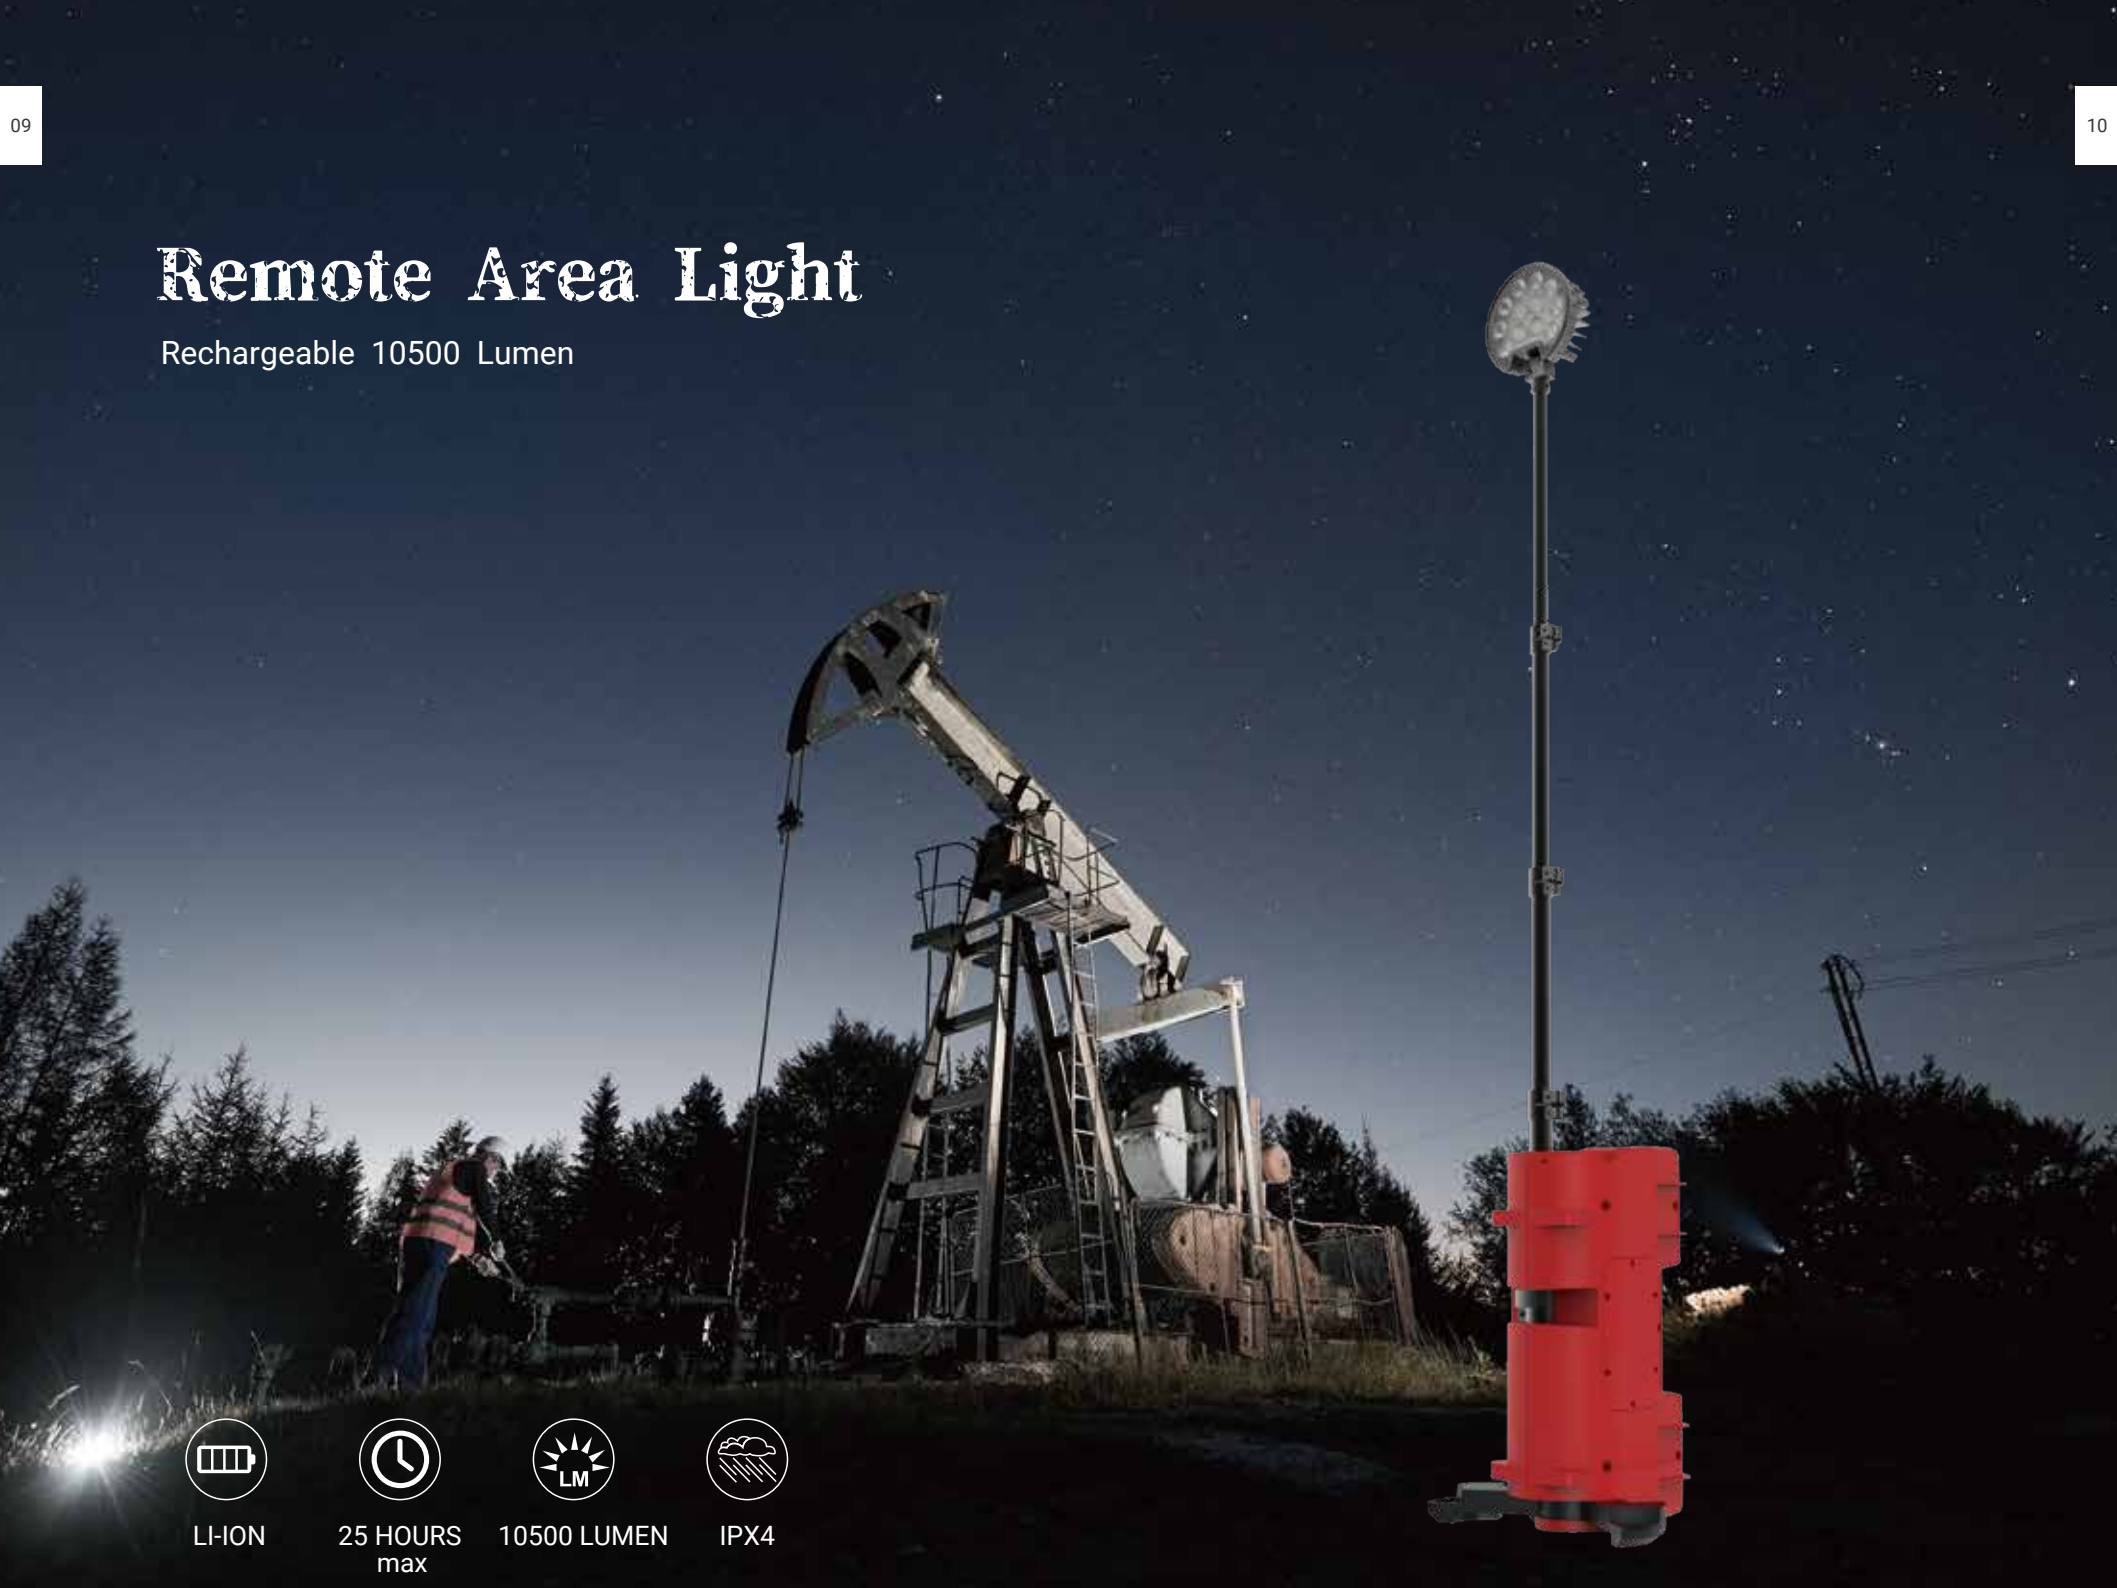

88
WB-F001

93
PP-P001

94
PP-P002

Remote Area Light

Rechargeable 10500 Lumen

LI-ION

25 HOURS
max

10500 LUMEN

IPX4

REMOTE AREA LIGHT

Remote Area Light

Rechargeable 10500 Lumen

0990

SPECIFICATIONS

ITEM	0990
FLUX LUMEN (HI)	10500 lm
RUN TIME (HI)	6.5 hrs
FLUX LUMEN (MID)	5000 lm
RUN TIME (MID)	17 hrs
FLUX LUMEN (LOW)	1700 lm
RUN TIME (LOW)	25 hrs
CHARGING TIME	6 hrs
PRODUCT DIMENSION	480 × 180 × 270 mm
WEIGHT	2500 g
COLORS	Red, Black
OUTPUT	2 × USB A/5V-2A
	1 × USB C/5V-2A
	1 × Type C - PD 3.0/5V/9V/12V/18V/20V
ACCESSORIES	AC/DC Adaptor
	DC 12V Car Lighter Adaptor
	Shoulder Belt