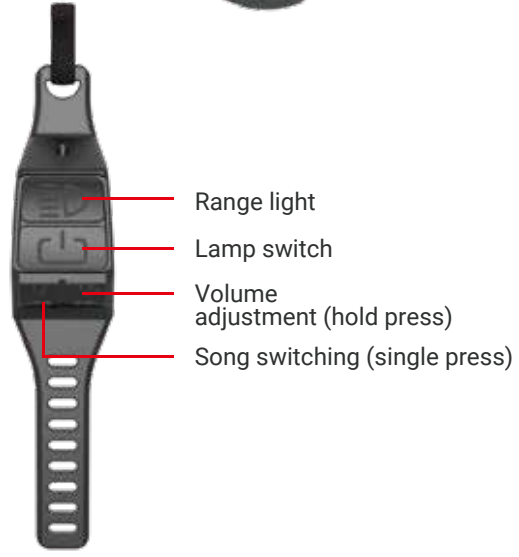

BICYCLE LAMP