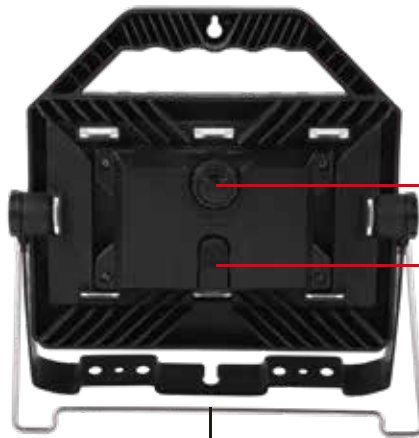

• Dimmer switch 0 ~ 100%

• With USB port for 5V/1A power supply

• Retractable metal stand

0402

RECHARGEABLE 1200 LUMEN WORK LIGHT FLOOD LIGHT
TASK LIGHT AREA LIGHT

SPECIFICATIONS

ITEM	0402
FLUX LUMEN	1200 lm
RATING POWER	10 W
LIGHT VIEWING ANGLE	60°
POWER SOURCE	Li-ion Battery
PRODUCT DIMENSION	25 × 23 × 5 cm
WEIGHT	750 g
COLORS	Black