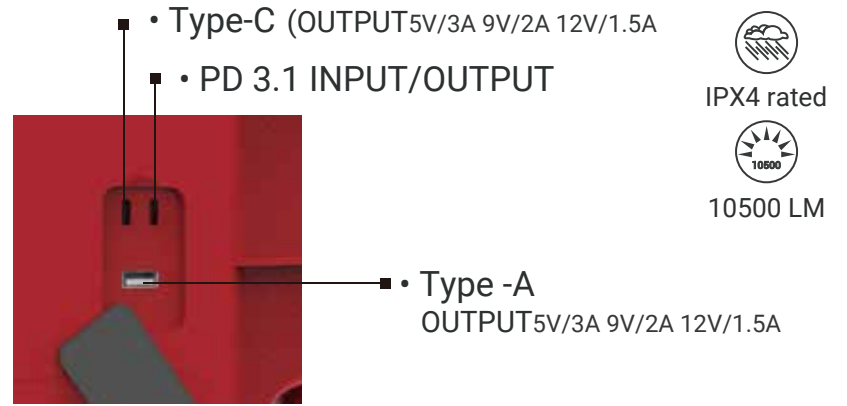

REMOTE AREA LIGHT

Li-ion