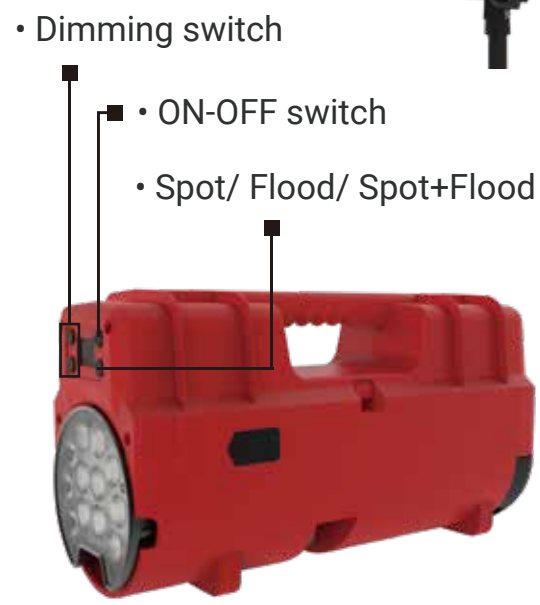

REMOTE AREA LIGHT

Li-ion