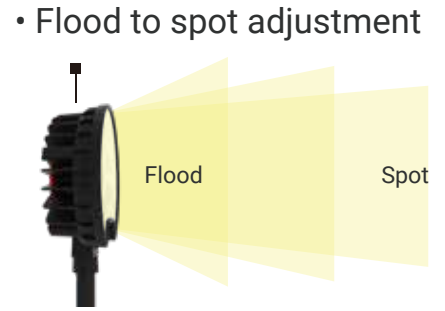

REMOTE AREA LIGHT

Li-ion