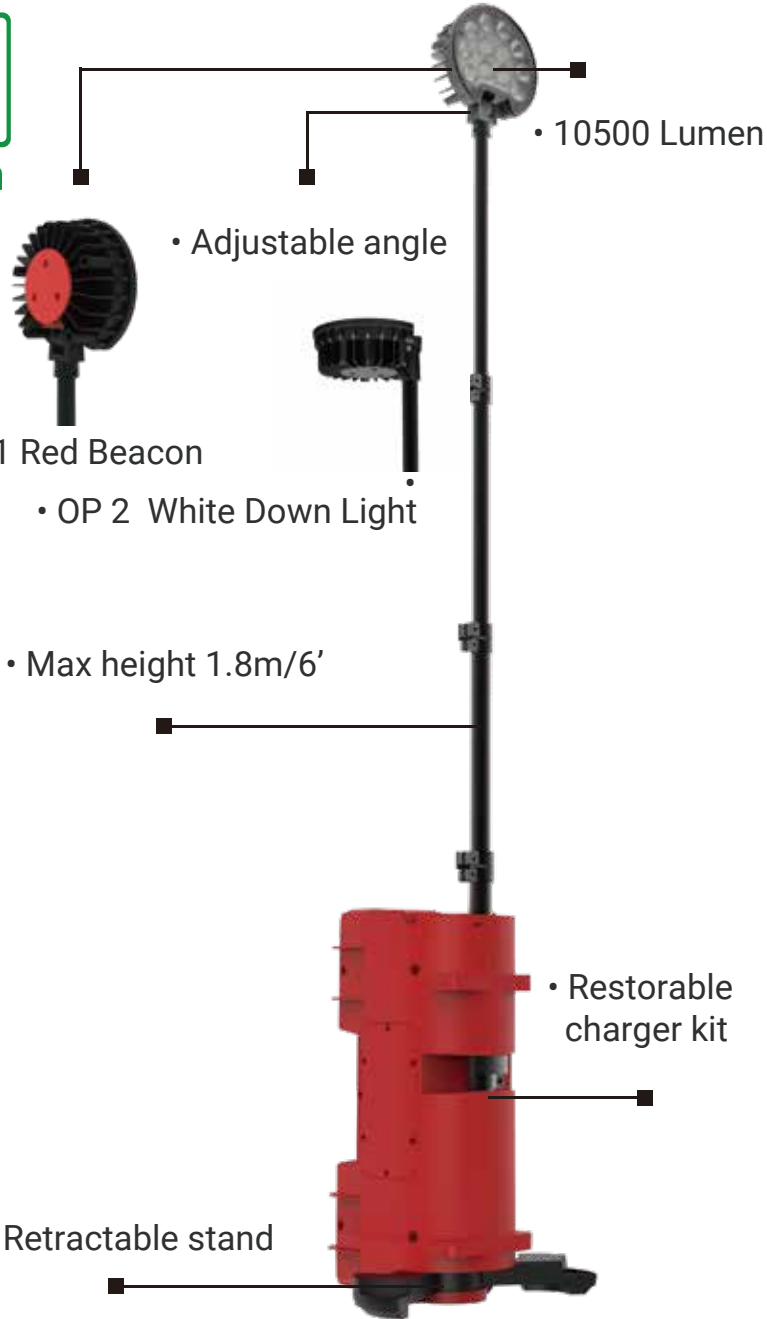

REMOTE AREA LIGHT

Li-ion