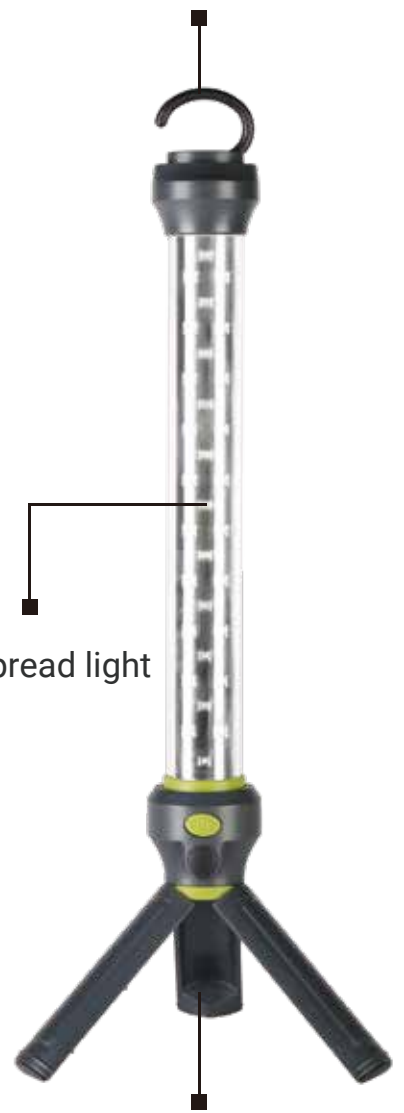

1200 LM

• Hi-efficiency SMD LEDs provides 1200 lumen flood light

• Co-molded rubber handle for firm grip

3111

AC PLUG-IN 500 LUMEN HANDHELD WORK LIGHT

SPECIFICATIONS

ITEM	3111
FLUX LUMEN	500 lm
POWER RATE	10 W
POWER SOURCE	100~230V/50/60Hz AC
PRODUCT DIMENSION	29.5 × 5.5 × 5.5 cm
WEIGHT	370 g
COLORS	Black with Green / Orange

3112

AC PLUG-IN 1200 LUMEN HANDHELD WORK LIGHT

SPECIFICATIONS

ITEM	3112
FLUX LUMEN	1200 lm
POWER RATE	20 W
POWER SOURCE	100~230V/50/60Hz AC
PRODUCT DIMENSION	46.5 × 5.5 × 5.5 cm
WEIGHT	788 g
COLORS	Black with Green / Orange

WORK LIGHT TRIPOD

- Retractable hanging hook

- 180° spread light

- Collapsible tripod re-assembled by magnet

IPX4 rated

1200 LM

- Red strobe light for emergency

- 1M-drop impact resistance