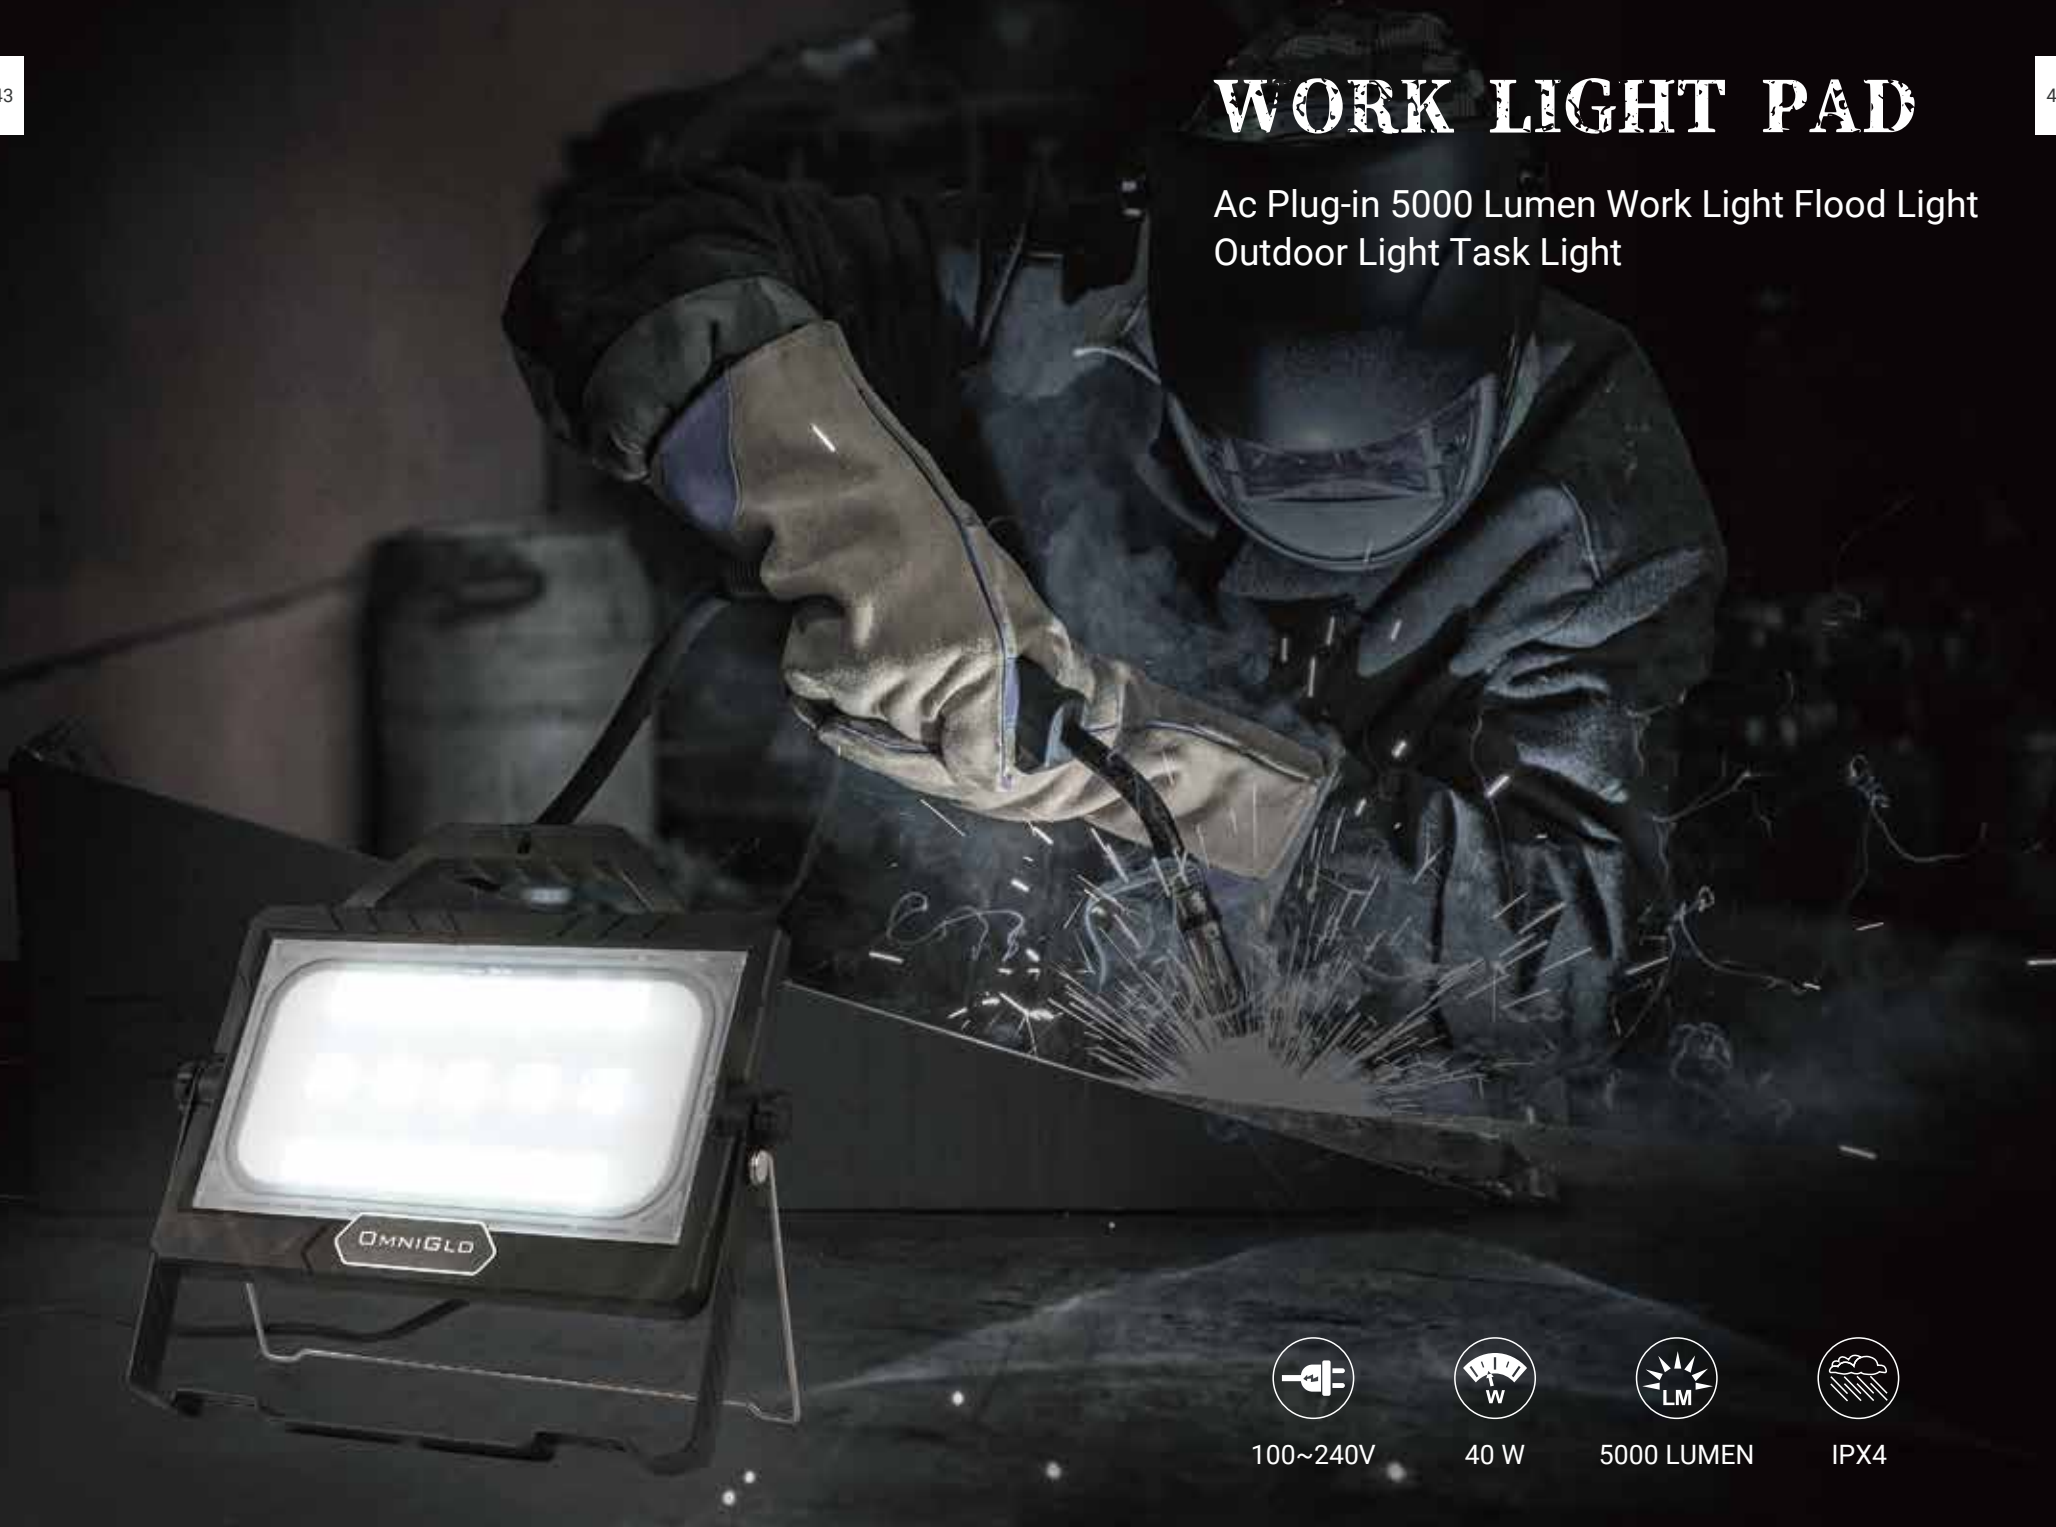

WORK LIGHT PAD

Ac Plug-in 5000 Lumen Work Light Flood Light
Outdoor Light Task Light

100~240V

40 W

5000 LUMEN

IPX4