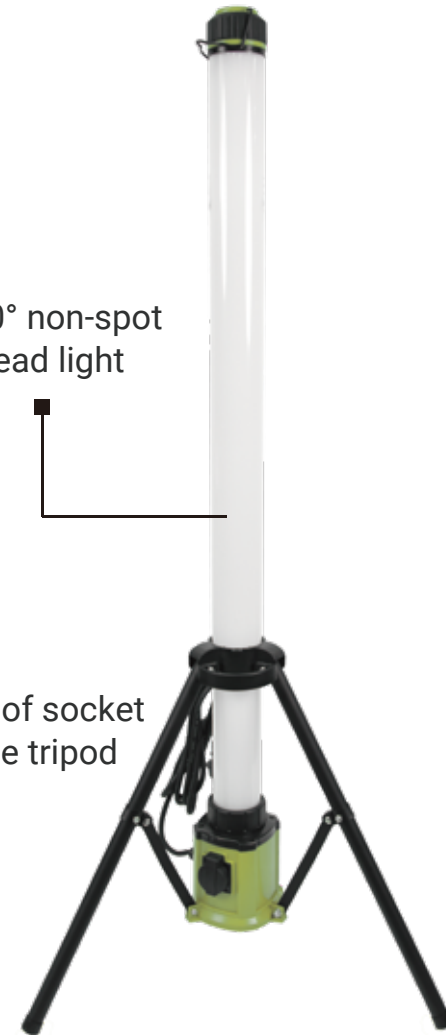

- Dimmer switch adjustable from 0~100%

360° WORK LIGHT

AC IN

- Collapsible tripod for carry-on by a simple press-n-release

- 3m rubber power cable H07RN-F 3G1.5 with safety plug

LUXGEN
The Light Instrumentalist

IP44 rated

8000 LM

- 360° non-spot spread light

- 1 shock-proof socket outlet on the tripod

- 296xSMD2835 LED surrounded by a poly carbonate protective column
- Simplest stretch-out switch
- Built-in receptacle for daisy chain to up to 5 units

1867

RECHARGEABLE TRIPOD STAND AREA LIGHT
WITH DIMMER

SPECIFICATIONS

ITEM	1867
FLUX LUMEN	3500 lm
RUN TIME (HI)	4 hrs
POWER RATE	30 W
VALID ILLUM DISTANCE	12 m (radius)
POWER SOURCE	Li-ion Battery
PRODUCT DIMENSION	133 × Dia. 87.6 cm
WEIGHT	1800 g
COLORS	Grey & Green

WL-T5001A

AC PLUG-IN TRIPOD STAND AREA LIGHT

SPECIFICATIONS

ITEM	WA-T5001A
FLUX LUMEN	8000 lm
POWER RATE	100 W
VALID ILLUM DISTANCE	12 m (radius)
COLOUR TEMPERATURE	4000K (neutral white)
POWER SOURCE	100~240V 50/60Hz plug-in
PRODUCT DIMENSION	146 × Dia. 87.6 cm
WEIGHT	3800 g
COLORS	Grey & Green or option