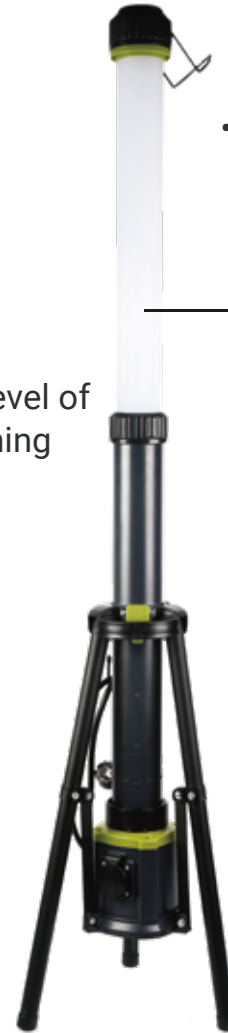

360° WORK LIGHT

Rechargeable & AC Plug-in
Tripod Stand Area Light series

100~240 V

40 W

4500 ~ 8000LM

IPX4

20 M

360° WORK LIGHT

AC IN

- Collapsible tripod for carry-on by a simple press-n-release

IPX4 rated

4500 LM

AC IN

- Adjustable 3 level of height positioning

IPX4 rated

5200 LM

- 360° non-spot spread light

WITH DIMMER
(#1866 ONLY)

- Dimmer switch adjustable from 0~100%

- Simplest stretch-out switch
- Built-in receptacle for daisy chain to up to 5 units

1865

AC PLUG-IN TRIPOD STAND AREA LIGHT

SPECIFICATIONS

ITEM	1865
FLUX LUMEN	4500 lm
POWER RATE	40 W
VALID ILLUM DISTANCE	12 m (radius)
POWER SOURCE	100~240V 50/60Hz plug-in
PRODUCT DIMENSION	133 × Dia. 87.6 cm
WEIGHT	1800 g
COLORS	Grey & Green