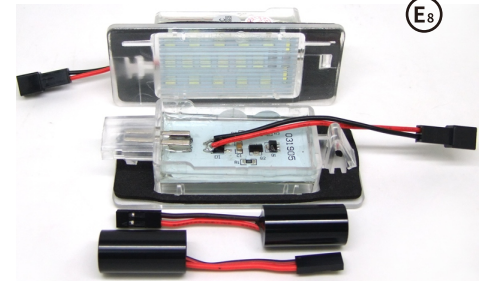

Description:
Vectra C Estate 02-08
OEM#: 93180083/6223510

LED LICENSE PLATE LAMP
P/N: **NS-LP-00065**