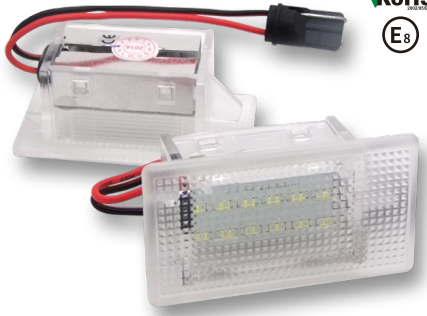

LED COURTESY LAMP
P/N: **NS-LP-F0049**

Description:
Focus MK1 98-04 / Escort 90-99
Focus MK1 FACELIFT 02-05.....