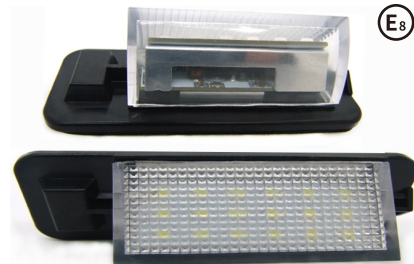

Description:  
E91 LCI 5D 09 / E92 2D Coupe 06~10 /  
E92 LCI 2D Coupe 10 / E93 2D Cabrio 07~10.....

LED LICENSE PLATE LAMP  
P/N: **NS-LP-B0002**

Description:  
E87 LCI 5D Hatchback 07~11 /  
F20 5D Hatchback 12 / F12 2D Coupe 11 .....

LED LICENSE PLATE LAMP  
P/N: **NS-LP-B0005**

Description:  
BMW E46 2D LED License lamp  
E46 2D(98-03)(not fit convertible).....

LED LICENSE PLATE LAMP  
P/N: **NS-LP-B0006**

Description:  
BMW E46-4D LED License lamp  
E46 4D(98-05) / E46 5D(98-05) Touring.....

LED LICENSE PLATE LAMP  
P/N: **NS-LP-B0012**

Description:  
R50, R52, R53 /  
BMW MINI COOPER LED LICENSE PLATE LAMP.....

LED LICENSE PLATE LAMP  
P/N: **NS-LP-B0013**

Description:  
BMW E36 LED License lamp  
E36(92-98) / OEM#: 63261387047