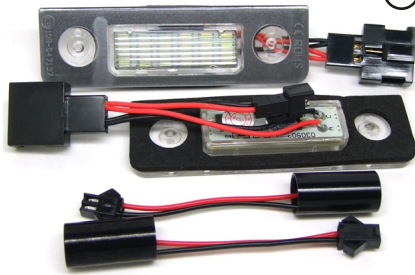

LED LICENSE PLATE LAMP
P/N: **NS-LP-V0055**

Description:
Octavia II Facelift 09-12