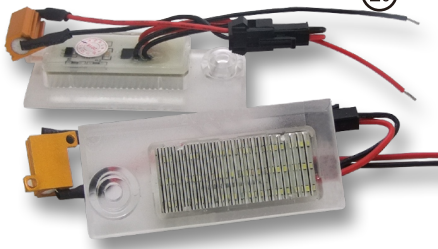

LED LICENSE PLATE LAMP
P/N: **NS-LP-A0052**

Description:
A6 C5/4B Sedan 97-04 (Canbus)
OEM#: 4B5943021 .....