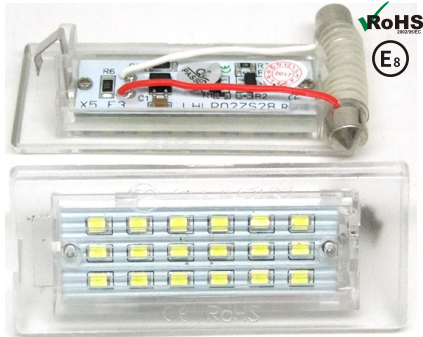

LED LICENSE PLATE LAMP

P/N: **NS-LP-B0024**

Description:
BMW E53 LED License lamp / X5(E53 '99-06)
X3(E83 '03-10) / OEM#: 51137062293.....