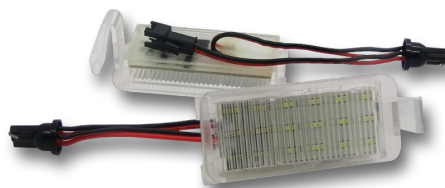

LED LICENSE PLATE LAMP
P/N: **NS-LP-F0047**

Description:
Falcon BA/BF XR 6/8 03-08