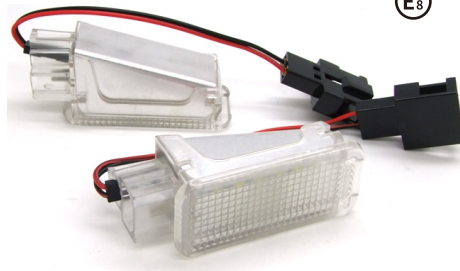

LED INTERIOR LIGHT
P/N: **NS-LP-A0017**

Description:
A5/S5 5D Sportback 10' / A6/S6(C5) 4D/5D 97'~05'
A6/S6(C6) 4D/5D 05'.....