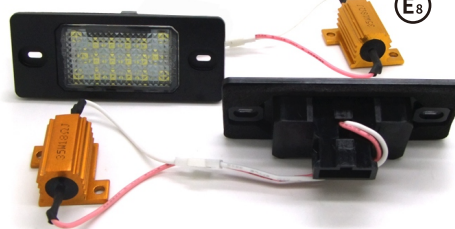

Description:
Golf 5 5D Touring
Passat B5.5 5D Touring 01-05.....

LED LUGGAGE / TRUNK LAMP
P/N: **NS-LP-V0035**