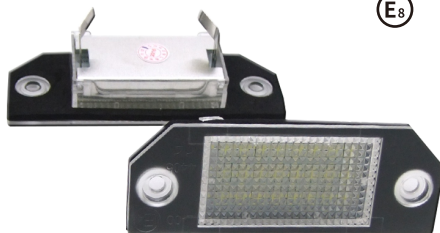

LED LICENSE PLATE LAMP
P/N: **NS-LP-F0018**

Description:
Ford Focus C-MAX I 03
Ford Focus MK2 03-08