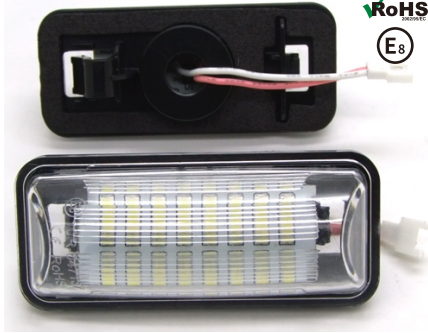

LED LICENSE PLATE LAMP
P/N: **NS-LP-T0027**

Description:
BRZ (DBA-ZC6) 13-up / Impreza 11-14
WRX/WRX STI Wagon only 11-14.....

LED LICENSE PLATE LAMP
P/N: **NS-LP-T0029**