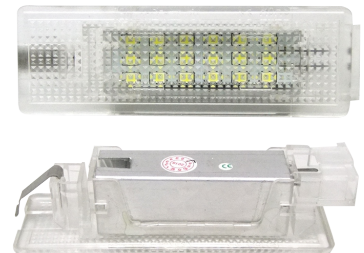

LED LICENSE PLATE LAMP
P/N: **NS-LP-A0076**

Description:
AUDI A1/A6/A7/TT / VW GOLF6/JETTA MK6
PASSAT B6/PASSAT B7 .....

LED SIDE MARKER LIGHTS
P/N: **NS-LP-A0096**

Description:
A4 S4 RS4 B6 B7 2000-2005
A4 S4 RS4 B8 2005-2008.....

CANBUS LICENSE LAMP
P/N: **NS-LP-V0004**

Description:
New Beetle 06 / New Beetle Cabrio 06
Polo/Derby 00, Passat 4D(B6) 06-10.....

LED LICENSE PLATE LAMP
P/N: **NS-LP-V0026**

Description:
New Beetle 06 / New Beetle Cabrio 06
Polo/Derby 00, Passat 4D(B6) 06-10.....

LED LICENSE PLATE LAMP
P/N: **NS-LP-V0032**

Description:
Golf 5 5D Touring
Passat B5.5 5D Touring 01-05.....

LED LUGGAGE / TRUNK LAMP
P/N: **NS-LP-V0035**

Description:
Golf5, Golf6, Golf7 / Golf Plus 05
Jetta/syncro 06 / Passat (B6) 06.....

LED LICENSE PLATE LAMP (CANBUS)
P/N: **NS-LP-V0044**

Description:
VW Golf Plus 2012 / VW Jetta 2011
VW Passat Variant 2011.....

LED LICENSE PLATE LAMP
P/N: **NS-LP-V0045**

Description:
Transporter(TR)91-04
CAMP MOB (TYP2/TRANSP/LT)[CAMP]91-03.....

LED GLOVE BOX LAMP
P/N: **NS-LP-V0046**

Description:
Bora Variant 98-05 / Caddy 11-13
Golf Variant 98-06 .....