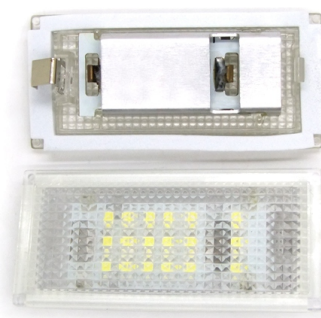

LED LICENSE PLATE LAMP
P/N: **NS-LP-B0005**

Description:
BMW E46 2D LED License lamp
E46 2D(98-03)(not fit convertible).....