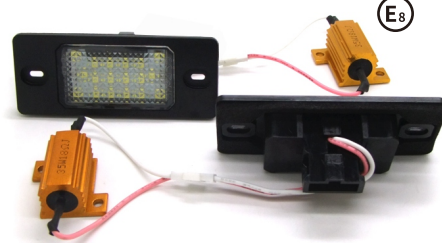

LED LICENSE PLATE LAMP
P/N: **NS-LP-PS0032**

Description:
Tiguan 07 / Golf 5 5D Touring
Passat B5.5 5D Touring 01-05.....