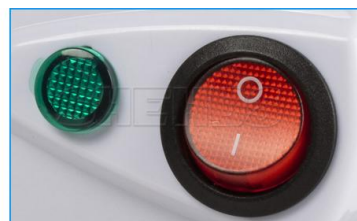

machine to use,for the Smoke Oil and Disinfection Water.

*Product weight: 1.25 KG

*Product size: 23 x 10 x 22cm

Instructions

1. After plugging the power cord of this product into the indoor rated socket, press the red start button and wait for the machine to warm up for about 40 seconds. When the green indicator lights, the spray gun can start to spray negative ion nano steam.

2. Function description of negative ion adjustment knob:

The negative ion adjustment button of the patented design device of this instrument can adjust the size of the water molecule particles of the negative ion nano-steam. The clockwise rotation of the water molecule particles is larger (the amount of mist is also large), and the counterclockwise rotation of the water molecule particles is smaller (the amount of mist is also Small), it is recommended to adjust to the blue fog state when used normally.

3. Be sure to add distilled water to the pure water container.

04

Power Switch

Turn On The Switch Indicator To Light Up,
Start Working,
Turn Off The Switch,
The Indicator Does Not Light Up,
And Stop Working.

06

Design Of Handle Knuckle

The Whole Handle Is Designed With HandJoint For
More Comfortable Use.
Girls With Small Strength Can Also Use It