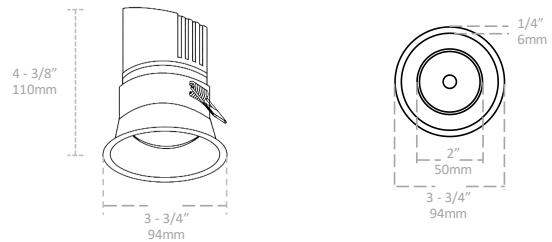

LEV-10235-G
3.5" LED GIMBAL RECESSED DOWNLIGHT

Recessed Downlight | Interior and Exterior | Dry and Damp Location

Date	
Project	
Type	
Location	

ORDERING INFORMATION

Sample Number: LEV-10235-G-12W-30-2-90-BK

Product #	Wattage	CCT	Beam Angle	CRI	Trim Finish
LEV-10235-G	12W	27	1 15°	90	BK Black
		30	2 24°	97	WH White
		35	3 38°		SN Satin Nickel
		40			
		50			

SPECIFICATIONS

Environment	Interior and exterior. For dry and damp locations.
Material	Die-cast aluminum
Trim Finish	Black / White / Satin Nickel
Color Temperature	2700K / 3000K / 3500K / 4000K / 5000K
Beam Angle	15° / 24° / 38°
Input Voltage	120V, 60Hz
Wattage	12W
Lumen	1200Lm
CRI	90 / 97
IP Rating	54
Mounting	Recessed into non-insulated type frame with spring clips
Warranty	5 years limited warranty Estimated 50,000 hours useful life of LED

DIMENSIONS

CUT HOLE SIZE

FINISH

COLOR TEMPERATURE

BEAM ANGLE