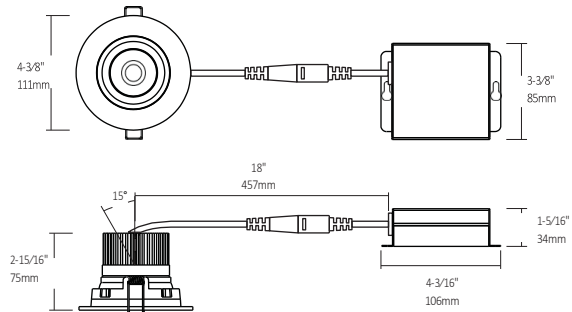

### BEAM ANGLE

### ORDERING INFORMATION

Sample Number: LUMI35-14W-5C-1-90-BK

Product #	Wattage	CCT	Beam Angle	CRI	Trim Finish
LUMI35	14W	5CCT	1 38°	90 CRI> 90 97 CRI> 97	BK Matte Black WH Flat White SN Satin Nickel

### SPECIFICATIONS

<b>Environment</b>	Interior and Exterior. Under soffit. Suitable for Dry, Damp, and Wet Locations.
<b>Material</b>	Aluminum Body with Adjustable Gimbal
<b>Trim Finish</b>	Black / White / Satin Nickel
<b>Color Temperature</b>	5CCT Selectable - 2700K-3000K-3500K-4000K-5000K
<b>Beam Angle</b>	38°
<b>Input Voltage</b>	120V, 60Hz
<b>Wattage</b>	14W
<b>Lumen</b>	1400Lm
<b>CRI</b>	90 / 97
<b>Dimming</b>	Yes. Triac/ELV 100%-10% Dimming.
<b>IP Rating</b>	44
<b>Mounting</b>	Recessed Mount
<b>Operating Temperature</b>	-20° to 40° C (-4°F~104°F)
<b>Warranty</b>	5 Years Limited Warranty Estimated 50,000 Hours Useful Life of LED

### DIMENSIONS