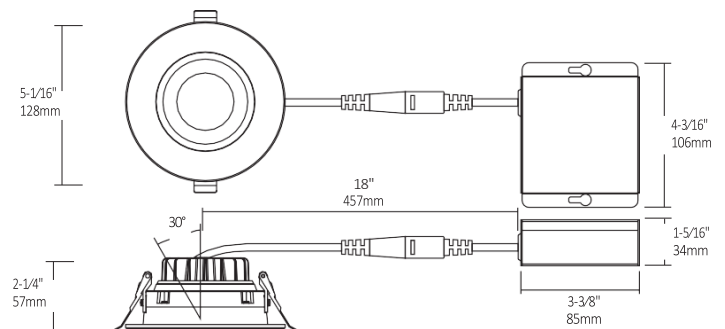

Date	
Project	
Type	
Location	

LUMI40

4" LED RECESSED DOWNLIGHT

Recessed Downlight | Interior and Exterior | Dry, Damp, and Wet Location

CUT HOLE SIZE

FINISH

COLOR TEMPERATURE

BEAM ANGLE

ORDERING INFORMATION

Sample Number: LUMI40-14W-5C-1-90-BK

Product #	Wattage	CCT	Beam Angle	CRI	Trim Finish
LUMI40	12W	5C	1 38°	90 CRI> 90	BK Matte Black WH Flat White SN Satin Nickel

SPECIFICATIONS

Environment	Interior and Exterior. Under soffit. Suitable for Dry, Damp, and Wet Locations.
Material	Aluminum Body with Adjustable Gimbal
Trim Finish	Black / White / Satin Nickel
Color Temperature	5 CCT Selectable - 2700K-3000K-3500K-4000K-5000K
Beam Angle	38°
Input Voltage	120V, 60Hz
Wattage	12W
Lumen	900Lm
CRI	90
Dimming	Yes. Triac/ELV 100%-10% Dimming.
IP Rating	44
Mounting	Recessed Mount
Operating Temperature	-20° to 40° C (-4°F~104°F)
Warranty	5 Years Limited Warranty Estimated 50,000 Hours Useful Life of LED

DIMENSIONS

ACCESSORIES