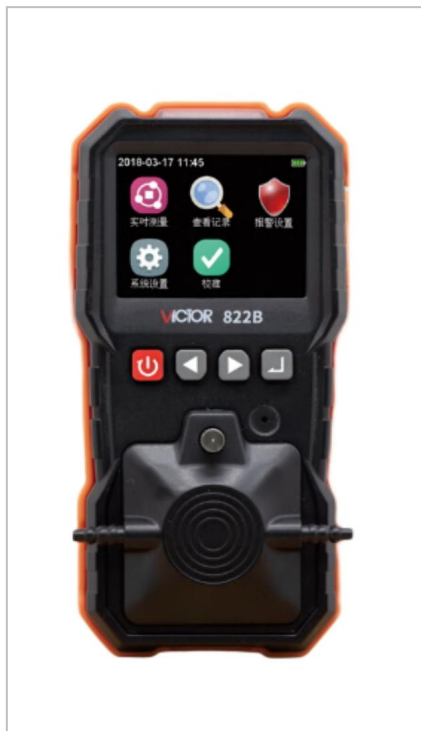

## Gas meter

Combustible Gas Monitor

Model: 822B

### Features

Model	822B
Display	Color display
Time and date display	√
Low battery indication	√
Alarm setting	√
Auto power off	√
Max./Min./Ave value display	√
Language	Chinese and English
Calibratable	√
Alarm	Audio + light + vibration
Data recording	Continuously record 120,000 data

### Specifications

Model	822B
Gas type	Combustible gas
Range	0-100%LEL
Resolution	1
Accuracy	<5% FS
Response time	<30 seconds
Alarm mode	LCD display real-time data LED light, sound, vibration indication
Storage condition	-10 to 55C, <85%RH
Operation condition	-20 to 55C, <95%RH