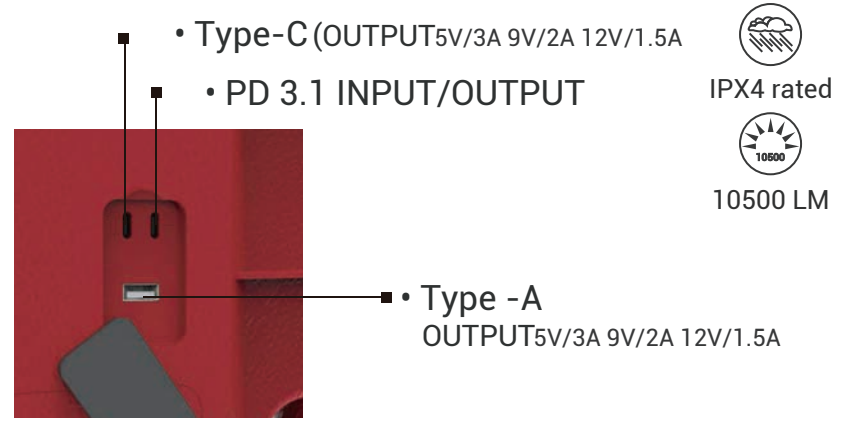

REMOTE AREA LIGHT

Li-ion

- IPX4 rated
- 10500 LM