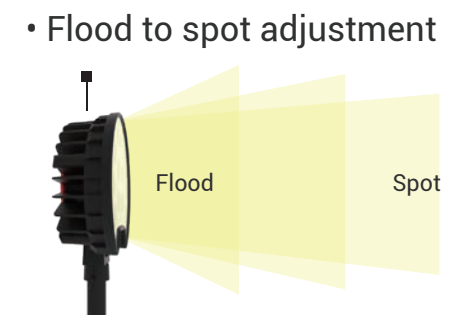

REMOTE AREA LIGHT

Li-ion

- IPX4 rated
- 10500 LM