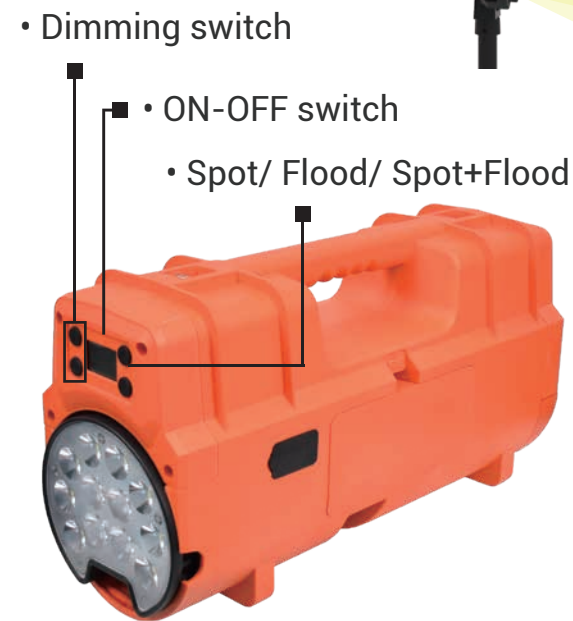

ITEM:
8406

Remote Area Light

Rechargeable 10500 Lumen

LI-ION

25 HOURS
max

10500 LUMEN

IPX4

REMOTE AREA LIGHT

Li-ion

- IPX4 rated
- 10500 LM

Remote Area Light

Rechargeable 10500 Lumen

SPECIFICATIONS

ITEM	990
FLUX LUMEN (HI)	10500 lm
RUN TIME (HI)	6.5 hrs
FLUX LUMEN (MID)	5000 lm
RUN TIME (MID)	17 hrs
FLUX LUMEN (LO)	1700 lm
RUN TIME (LO)	25 hrs
CHARGING TIME	6 hrs
PRODUCT DIMENSION	515 × 175 × 270 mm
WEIGHT	7.5 kg
COLORS	Red, Black, Orange, Lemon yellow
OUTPUT	1 × PD 3.1 INPUT/OUTPUT
	1 × Type C OUTPUT 5V/3A 9V/2A 12V/1.5A
	1 × Type A OUTPUT 5V/3A 9V/2A 12V/1.5A
ACCESSORIES	AC/DC Adaptor
	DC 12V Car Lighter Adaptor
	Shoulder Belt