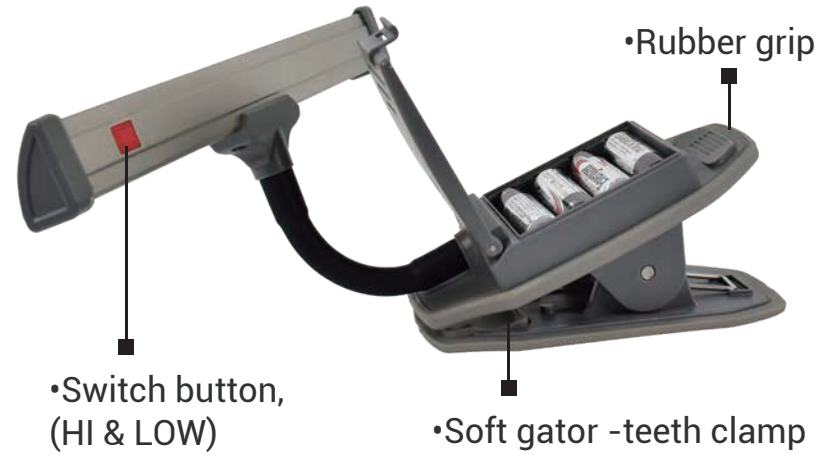

PORTABLE FAN

•Type-c input

IPX4

50 LM

•Infrared receiver for remote

•Hanging strip

•LED Light

•Night light buttons
•Fan button

• Compact design with foldable fan blade

•For tripod stand

BBQ STOVE LIGHT

4 x AAA

IPX4

330 LM

TW-F010

Multifunctional ceiling fan