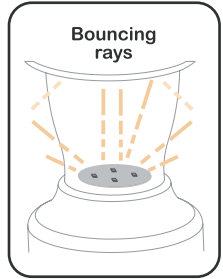

- Hold for dimming
- Two-way USB-C port
 - IN (5V/2.4A)
 - OUT (5V/2.4A)

-
- IPX7
-
- 600 LM

• Metal hanger

• 360° COB frosty globe

• Extra flashlight on the bottom

• Durable rubber bump

Palm Size : 55 × 55 × 110 mm