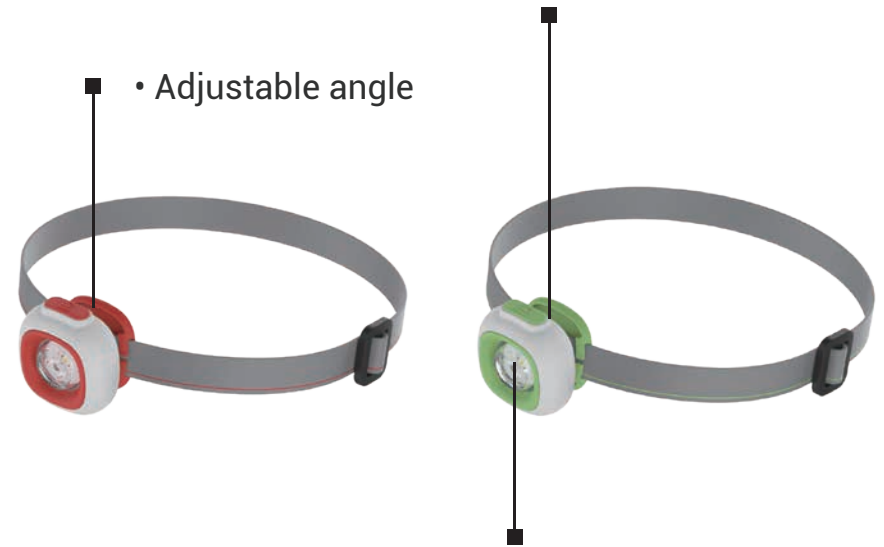

• Soft silica gel handle

• Frosty lens

• Multi-mode switch

• Uses 3 AAA alkaline batteries

• With 2 x CR2032 button-cell batteries

• Adjustable angle

• Collimator lens provides soft & uniform light pattern

KID'S CAMP SET