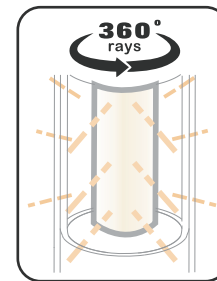

CAMPING LANTERN

- Two-way USB-C port
 - IN (5V/2.4A)
 - OUT (5V/2.4A)

IPX7

600 LM

- Metal hanger

- Hord for dimming

- Battery Indicator

- Magnet

- 360° COB frosty globe

- With SOS red strobe

- Aero-grade aluminum

- Up to 40% higher efficiency & illuminating area
- 600-lumen 360° rays ≈ 1000-lumen bouncing rays

Palm Size : 55 × 55 × 110 mm

CAMPING LANTERN

- Hold for dimming
- Two-way USB-C port
 - IN (5V/2.4A)
 - OUT (5V/2.4A)

-
- IPX7
-
- 600 LM

• Metal hanger

• 360° COB frosty globe

• Extra flashlight on the bottom

• Durable rubber bump

Palm Size : 55 × 55 × 110 mm