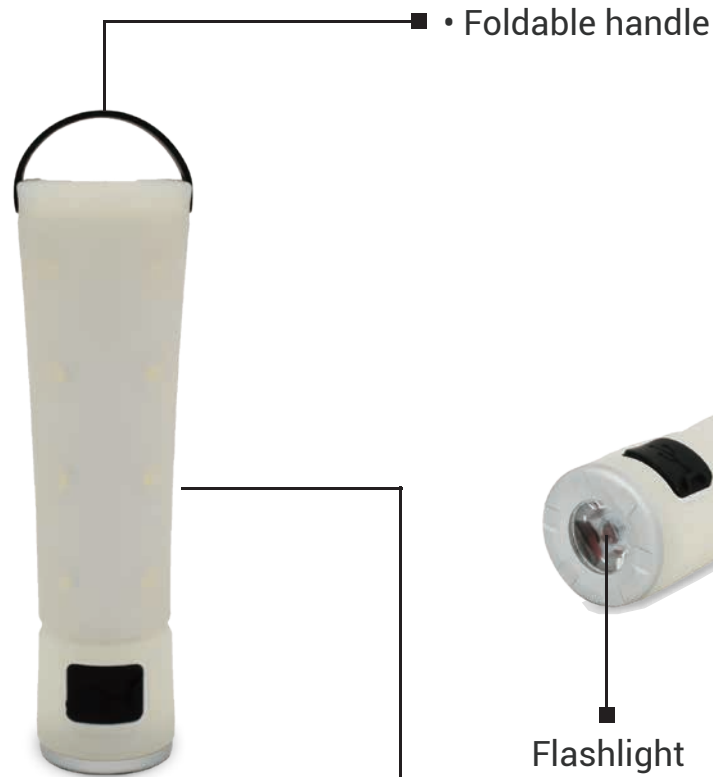

• Retractable hanging hook

• 360° spread light

• Collapsible tripod re-assembled by magnet

IPX4

800 LM

• 1M-drop impact resistance

• Comfort grip handle

• With search light on top

3-IN-1 TRIPOD LANTERN

Rechargeable 800 Lumen

SPECIFICATIONS

ITEM	3007
FLUX LUMEN (HI)	800 lm
RUN TIME (HI)	3.5 hrs
FLUX LUMEN (LO)	400 lm
RUN TIME (LO)	7 hrs
FLUX LUMEN OF SEARCH LIGHT	130 lm
RUN TIME (SEARCH LIGHT)	15 hrs
POWER SOURCE	Li-ion Battery
PRODUCT DIMENSION	325 × 90 × 90 mm
WEIGHT	710 g
COLORS	Dark Grey & Green

SILICONE UTILITY LIGHT

• Dimmer switch allows for long run-time on low for up to 6 hrs

• 360 lantern

- Silica gel material
- Anti-slip
- Dustproof, static- proof & washable

• Foldable handle

• 1M-drop impact resistance