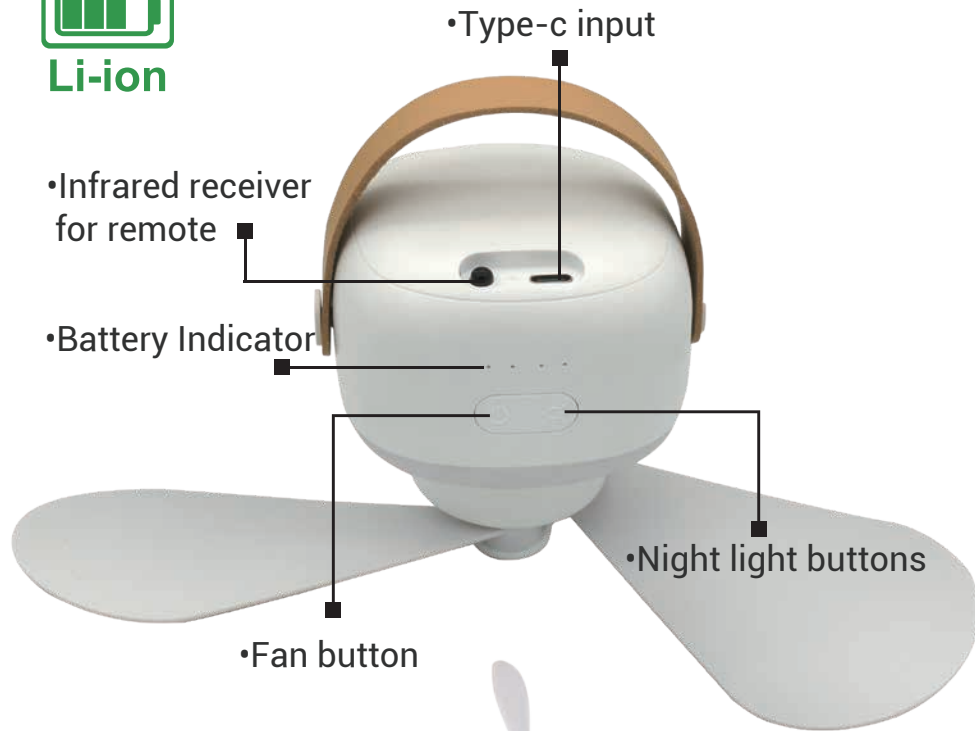

PORTABLE FAN