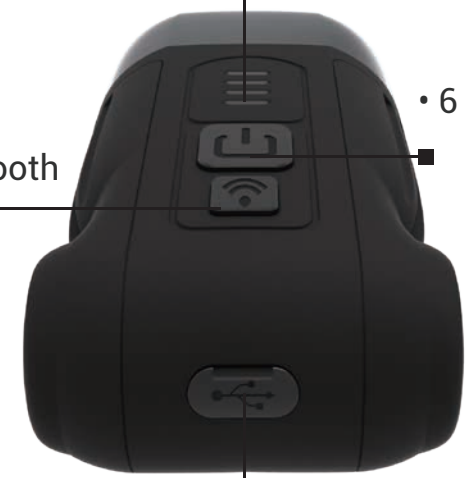

- Quick release base

BICYCLE LAMP

IPX4

1000 LM

• Stereo

• Snap-on Bracket

• Battery Indicator

• Bluetooth

• 6 modes dimming
Hi-Mid -Low
Super bright
Slow flash
Fast flash

• Type-c charging port
-5V,2.1A IN

Range selection
Lamp switch
Volume adjustment (hold press)
Song switching (single press)

• Dual-task T-pattern Reflector
-long range
-short range