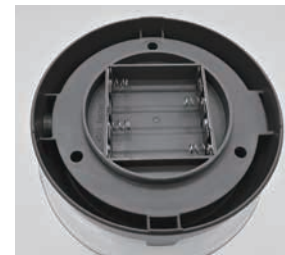

IPX4

1000 LM

- Frosty globe

8402

- Charge up other devices
- Integrated USB cord for charging or power supply

- Compatible to 4 AA alkaline batteries

- UsB charging

8401