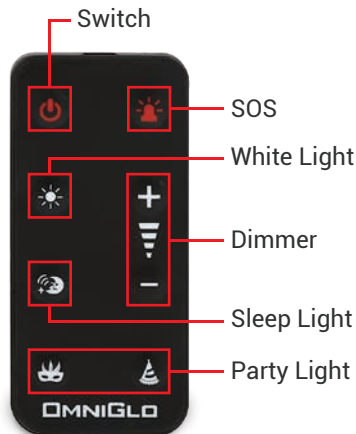

IPX4

1000 LM

- Frosty globe

8402

- Charge up other devices
- Integrated USB cord for charging or power supply

- Compatible to 4 AA alkaline batteries

- UsB charging

8401