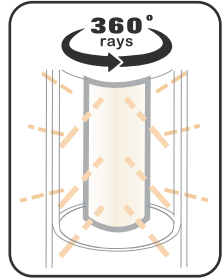

- 360° COB frosty globe

- With SOS red strobe

- Aero-grade aluminum

- Up to 40% higher efficiency & illuminating area
- 600-lumen 360° rays ≈ 1000-lumen bouncing rays

Palm Size : 55 × 55 × 110 mm

CAMPING LANTERN

- Hold for dimming
- Two-way USB-C port
 - IN (5V/2.4A)
 - OUT (5V/2.4A)

-
- IPX7
-
- 600 LM

• Metal hanger

• 360° COB frosty globe

• Extra flashlight on the bottom

• Durable rubber bump

Palm Size : 55 × 55 × 110 mm