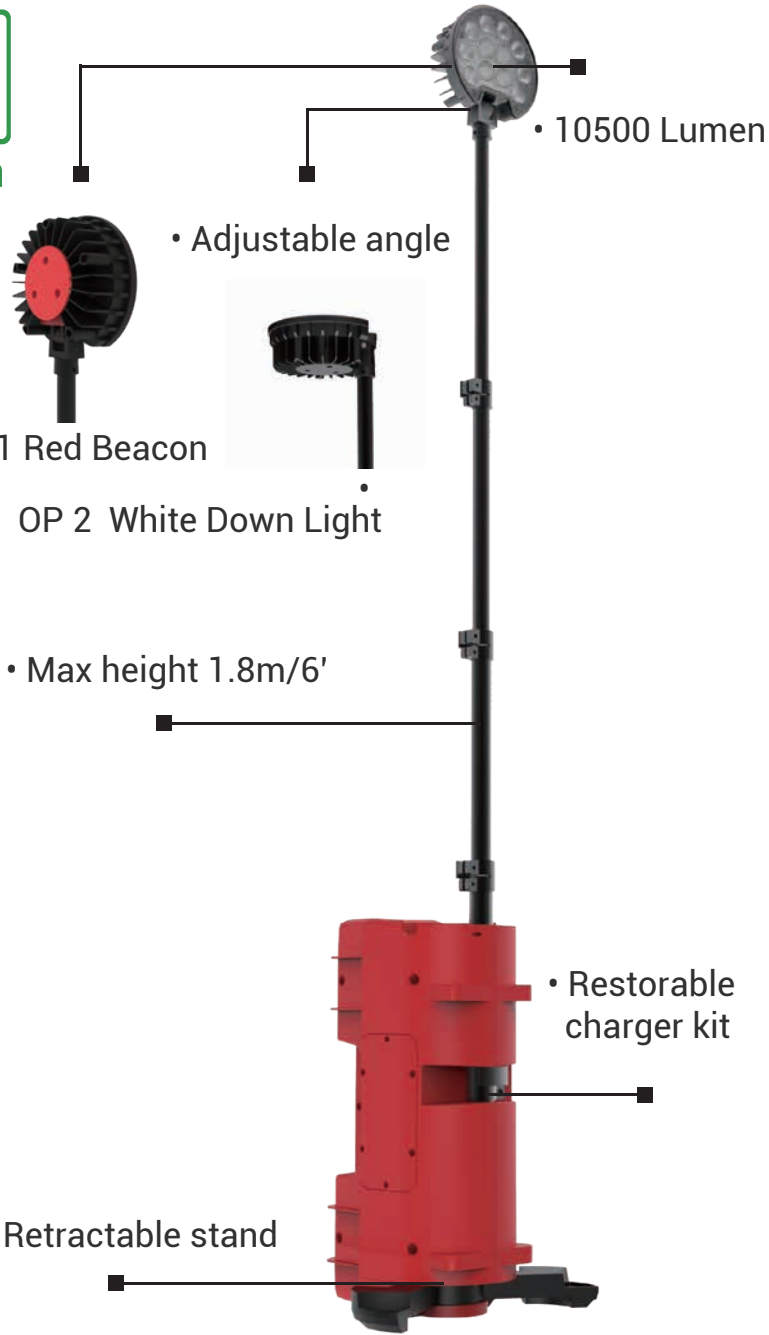

ITEM:
8406

Remote Area Light

Rechargeable 10500 Lumen

LI-ION

25 HOURS
max

10500 LUMEN

IPX4

REMOTE AREA LIGHT

Li-ion

- IPX4 rated
- 10500 LM

Remote Area Light

Rechargeable 10500 Lumen

SPECIFICATIONS

ITEM	990
FLUX LUMEN (HI)	10500 lm
RUN TIME (HI)	6.5 hrs
FLUX LUMEN (MID)	5000 lm
RUN TIME (MID)	17 hrs
FLUX LUMEN (LO)	1700 lm
RUN TIME (LO)	25 hrs
CHARGING TIME	6 hrs
PRODUCT DIMENSION	515 × 175 × 270 mm
WEIGHT	7.5 kg
COLORS	Red, Black, Orange, Lemon yellow
OUTPUT	1 × PD 3.1 INPUT/OUTPUT
	1 × Type C OUTPUT 5V/3A 9V/2A 12V/1.5A
	1 × Type A OUTPUT 5V/3A 9V/2A 12V/1.5A
ACCESSORIES	AC/DC Adaptor
	DC 12V Car Lighter Adaptor
	Shoulder Belt