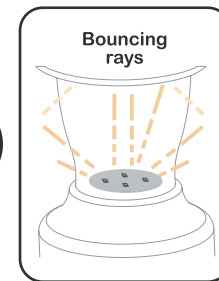

- Aero-grade aluminum

- Up to 40% higher efficiency & illuminating area
- 600-lumen 360° rays ≈ 1000-lumen bouncing rays