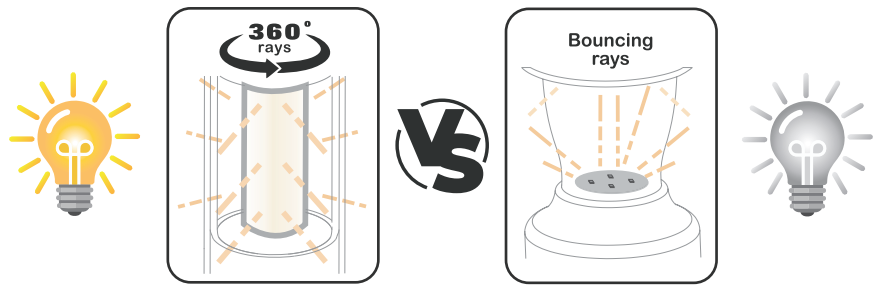

- **360° FROSTY GLOBE** dimming:
 - Hi
 - Low
 - Candle light

• USB port: 5V/1A IN

• Metal handle dipping coated

- Retro design metal shade
- iron cage

- IPX4
- 600 LM

- Up to 92% efficiency
- 600-lumen 360° rays ≈ 1000-lumen bouncing rays
- 40% bigger illuminating area