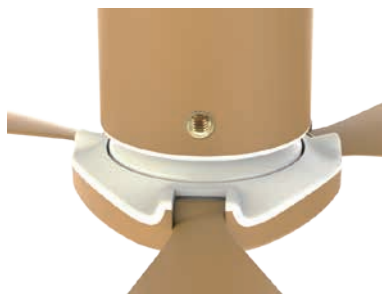

•For tripod stand