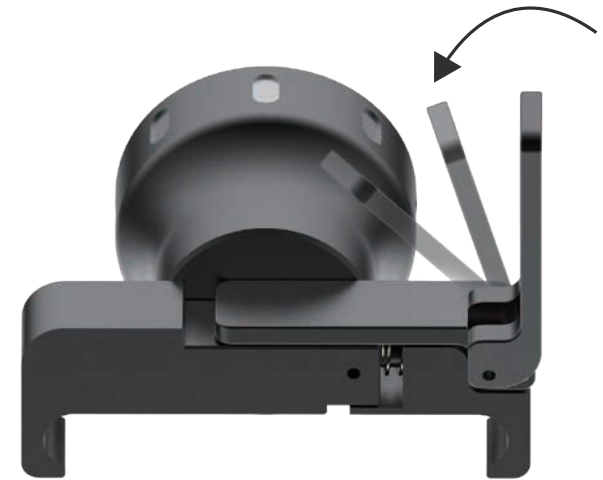

- Light Sensor
- Brake Sensor
- Vibration Sensor

- 3 modes dimming
 - Constant
 - Flash
 - Breath

IPX4

50 LM

- Quick-mount bracket & extra rubber band mounting rubber band

79

560

Bicycle Tail Light