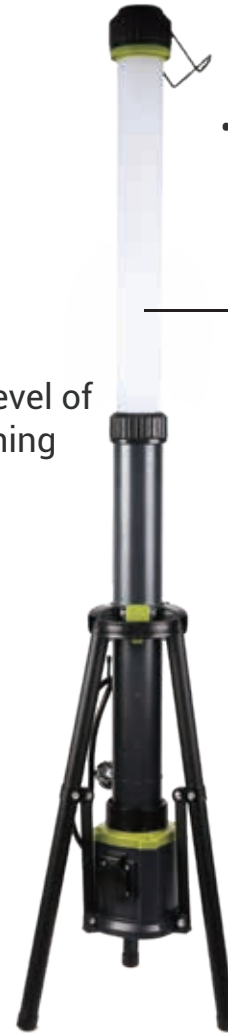

360° WORK LIGHT

Rechargeable & AC Plug-in
Tripod Stand Area Light series

100~240 V

40 W

4500 ~ 8000LM

IPX4

20 M

360° WORK LIGHT

AC IN

- Collapsible tripod for carry-on by a simple press-n-release

IPX4 rated

4500 LM

AC IN

- Adjustable 3 level of height positioning

IPX4 rated

4500 LM

- 360° non-spot spread light

WITH DIMMER
(#1866 ONLY)

- Dimmer switch adjustable from 0~100%

- Simplest stretch-out switch
- Built-in receptacle for daisy chain to up to 5 units

1865

AC PLUG-IN TRIPOD STAND AREA LIGHT