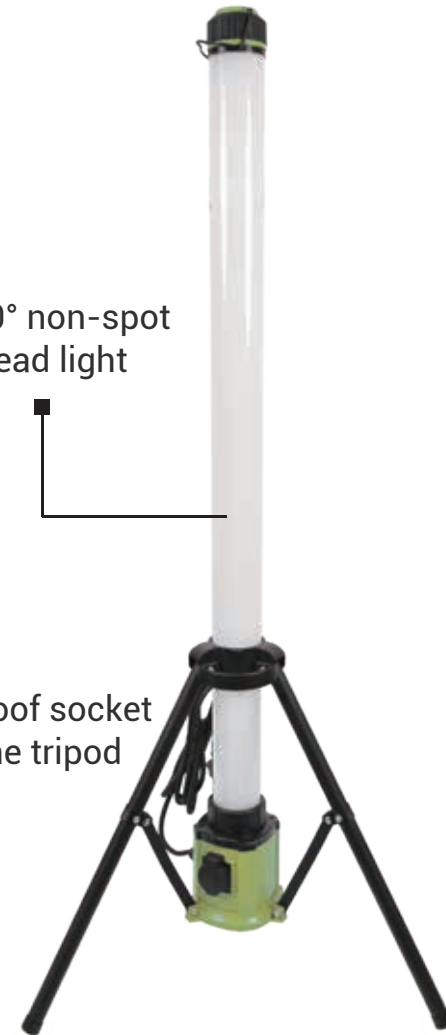

• Dimmer switch adjustable from 0~100%

360° WORK LIGHT

AC IN

- Collapsible tripod for carry-on by a simple press-n-release

- 3m rubber power cable H07RN-F 3G1.5 with safety plug

LUXGEN
The Light Instrumentalist

IP44 rated

8000 LM

- 360° non-spot spread light

- 1 shock-proof socket outlet on the tripod

- 296xSMD2835 LED surrounded by a poly carbonate protective column
- Simplest stretch-out switch
- Built-in receptacle for daisy chain to up to 5 units

1867

RECHARGEABLE TRIPOD STAND AREA LIGHT
WITH DIMMER

SPECIFICATIONS

ITEM	1867
FLUX LUMEN	3500 lm
RUN TIME (HI)	4 hrs
POWER RATE	30 W
VALID ILLUM DISTANCE	12 m (radius)
POWER SOURCE	Li-ion Battery
PRODUCT DIMENSION	133 × Dia. 87.6 cm
WEIGHT	1800 g
COLORS	Grey & Green

WL-T5001A

AC PLUG-IN TRIPOD STAND AREA LIGHT

SPECIFICATIONS

ITEM	WA-T5001A
FLUX LUMEN	8000 lm
POWER RATE	100 W
VALID ILLUM DISTANCE	12 m (radius)
COLOUR TEMPERATURE	4000K (neutral white)
POWER SOURCE	100~240V 50/60Hz plug-in
PRODUCT DIMENSION	146 × Dia. 87.6 cm
WEIGHT	3800 g
COLORS	Grey & Green or option