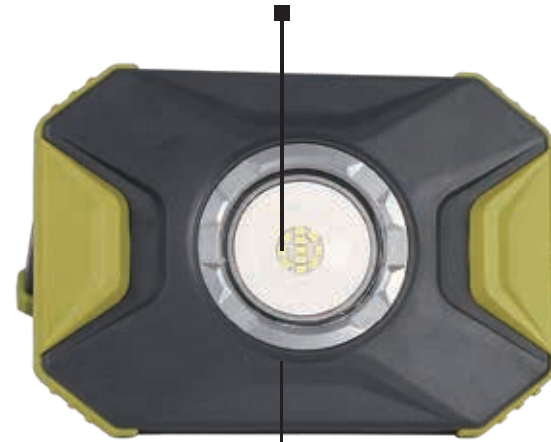

LUXGEN
The Light Instrumentalist

IPX4 rated

1400 LM

Li-ion

- 11-LED provides with 120° flood light