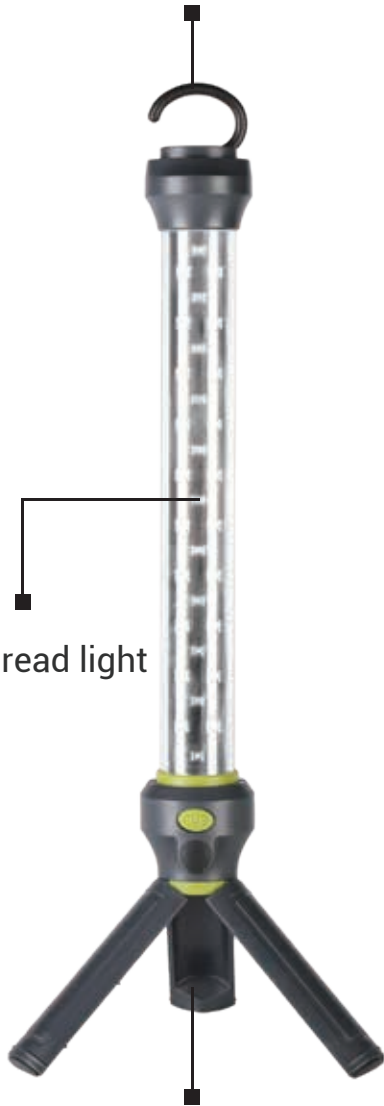

1200 LM

• Hi-efficiency SMD LEDs provides 1200 lumen flood light

• Co-molded rubber handle for firm grip

3111

AC PLUG-IN 500 LUMEN HANDHELD WORK LIGHT

SPECIFICATIONS

ITEM	3111
FLUX LUMEN	500 lm
POWER RATE	10 W
POWER SOURCE	100~230V/50/60Hz AC
PRODUCT DIMENSION	29.5 × 5.5 × 5.5 cm
WEIGHT	370 g
COLORS	Black with Green / Orange

3112

AC PLUG-IN 1200 LUMEN HANDHELD WORK LIGHT

SPECIFICATIONS

ITEM	3112
FLUX LUMEN	1200 lm
POWER RATE	20 W
POWER SOURCE	100~230V/50/60Hz AC
PRODUCT DIMENSION	46.5 × 5.5 × 5.5 cm
WEIGHT	788 g
COLORS	Black with Green / Orange

WORK LIGHT TRIPOD

- Retractable hanging hook

- 180° spread light

- Collapsible tripod re-assembled by magnet

IPX4 rated

1200 LM

- Red strobe light for emergency

- 1M-drop impact resistance