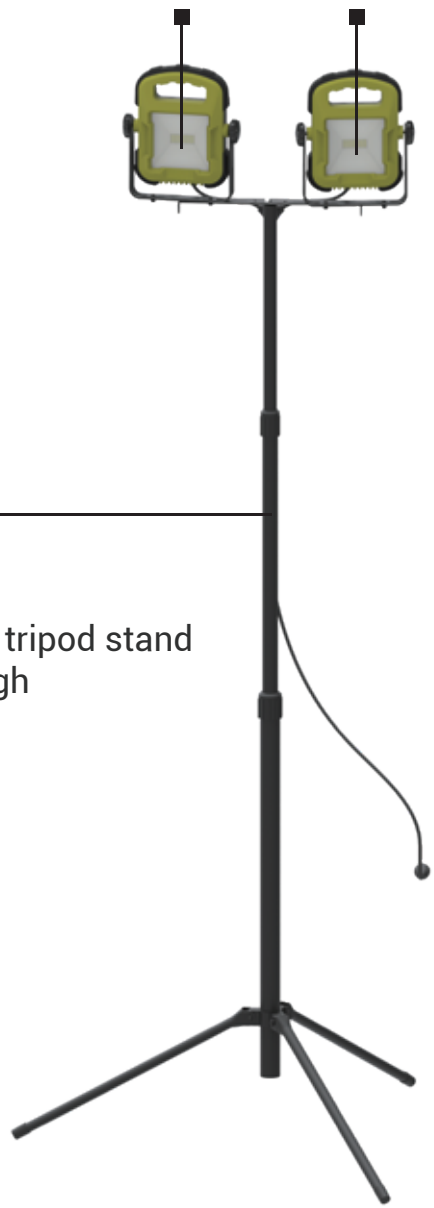

1865X

AC PLUG-IN RECHARGEABLE TRIPOD STAND AREA LIGHT
WITH DIMMER

SPECIFICATIONS

ITEM	1865X
FLUX LUMEN	4500 lm
POWER RATE	40 W
VALID ILLUM DISTANCE	12 m (radius)
POWER SOURCE	100~240V 50/60Hz plug-in
PRODUCT DIMENSION	Fold- down 75 × 15 × 15 cm Extended 128 × 87.6 × 87.6 cm
WEIGHT	1600 g
COLORS	Grey & Green

1865XR

RECHARGEABLE TRIPOD STAND AREA LIGHT
WITH DIMMER

SPECIFICATIONS

ITEM	1865XR
FLUX LUMEN	3500 lm
POWER RATE	30 W
VALID ILLUM DISTANCE	12 m (radius)
POWER SOURCE	Li-ion Battery
PRODUCT DIMENSION	Fold- down 75 × 15 × 15 cm Extended 128 × 87.6 × 87.6 cm
WEIGHT	1600 g
COLORS	Grey & Green

TPIPOD DUAL-HEAD

- Premium LEDs enables the most efficient light engine

- Retractable tripod stand lift to 2m high

IPX4 rated

6000 LM

- 90° tilting angle & swivelable light head

- Dual head with quick-mounting mechanism

- AC power receptacle integrated

TRIPOD DUAL-HEAD

1805

AC PLUG-IN 6000 LUMEN TWIN-HEAD
WORK LIGHT ON TRIPOD

SPECIFICATIONS

ITEM	1805
FLUX LUMEN	6000 lm
RATING POWER	40 W
POWER SOURCE	100~240V 50/60 Hz
PRODUCT DIMENSION	17.3 × 6.2 × 12.5 cm
WEIGHT	710 g
COLORS	Black & Green