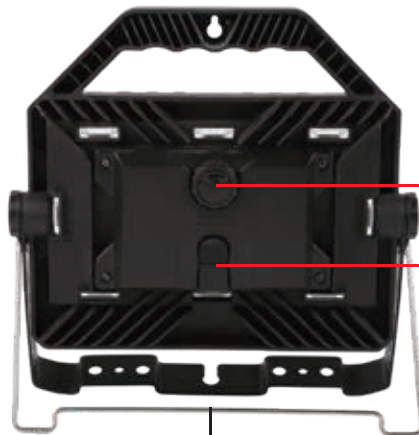

• Retractable metal stand

902

AC PLUG-IN 5000 LUMEN WORK LIGHT FLOOD LIGHT
OUTDOOR LIGHT TASK LIGHT

SPECIFICATIONS

ITEM	902
FLUX LUMEN	5000 lm
RATING POWER	40 W
LIGHT VIEWING ANGLE	60°
POWER SOURCE	220V/60Hz AC plug-in
PRODUCT DIMENSION	33 × 27 × 5 cm
WEIGHT	1120 g
COLORS	Black

WORK LIGHT PAD

Li-ion

- DOB driver
- Hi-efficiency optic lens

• 60° flood angle

- Robust & heat-conductive nylon housing
- Fold-over design in super thin storage profile

• Retractable metal stand

IPX6

1200 LM