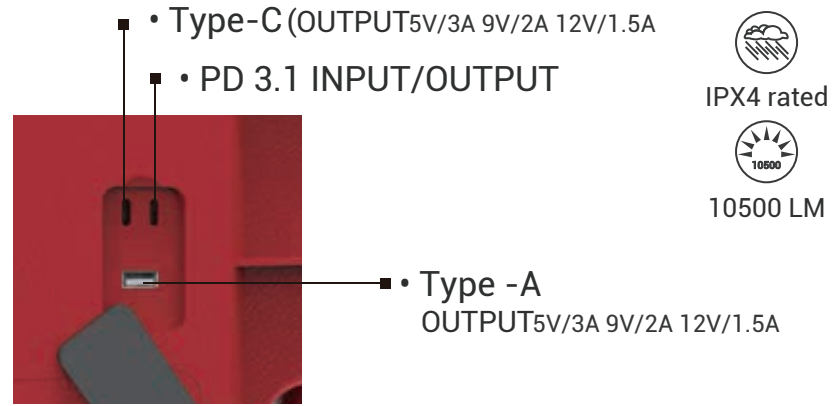

REMOTE AREA LIGHT

Li-ion