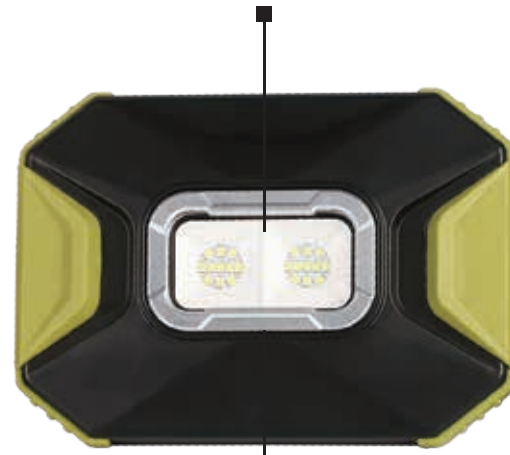

Li-ion

IPX4 rated

2000 LM

- Twin-head with 22 LEDs