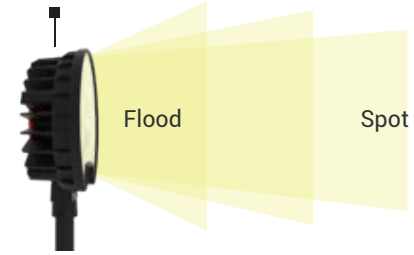

• Flood to spot adjustment