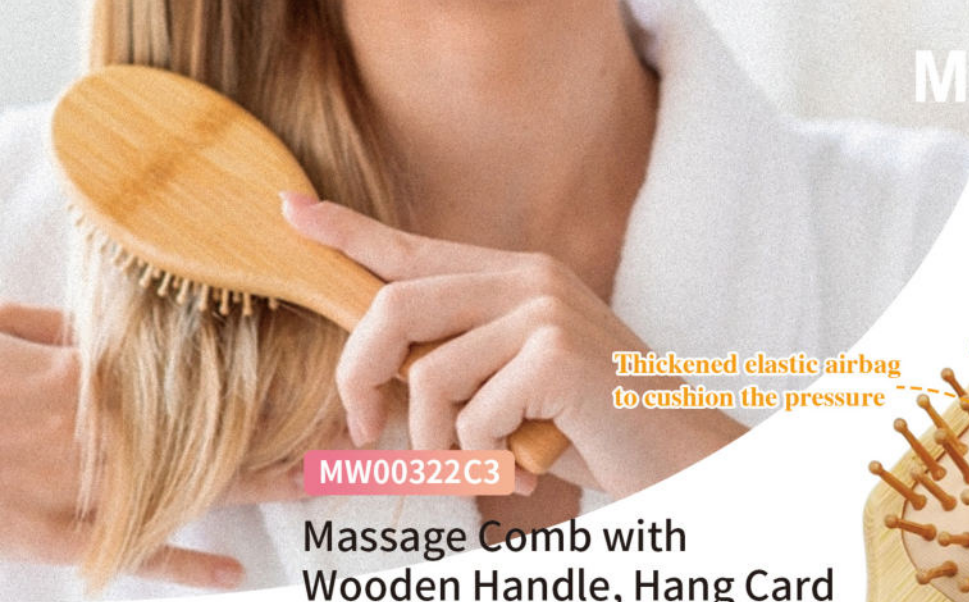

MM00390A8

SS Cuticle Nipper In Pvc Bag  
SIZE:10.5CM,40G

MM00390B3

SS Cuticle Nipper In Pvc Bag  
SIZE:10CM,39G

# MASSAGE COMB

MW00322C3

Massage Comb with  
Wooden Handle, Hang Card  
24.5\*8CM,88G

Thickened elastic airbag  
to cushion the pressure

Made of bamboo,  
with a warm texture

Natural bamboo material,  
not as cold as plastic combs