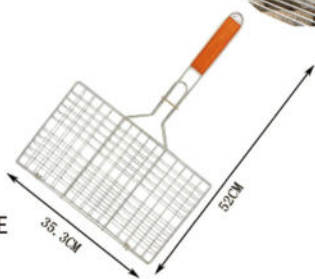

BBQ NET FLAT WOODEN HANDLE