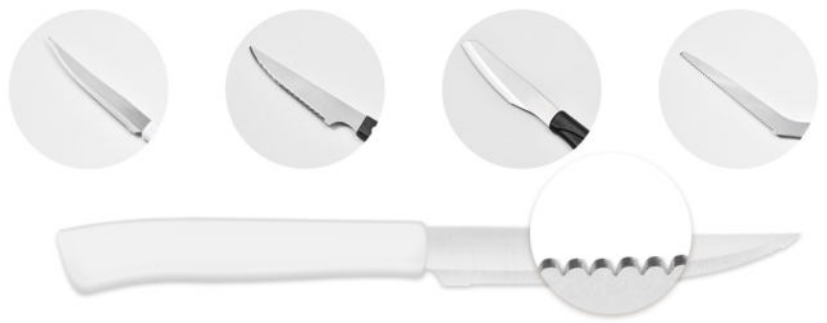

#### ABS Handle

ABS hard handle, rivet structure and ergonomic design for comfortable grip and hold.

#### Hadle Knives & Wooden Block

If you are looking for a good kitchen knives set that classic, simple and reasonably priced, this is, without a doubt, one of the best kitchen knives sets out there.

- This universal knife holder features rubberized feet that prevent skidding & shifting to ensure safe & hazard-free kitchen knife storage, even around kids or clumsy folks!

470+ STYLES OF STEAK KNIFE

Set of 6pcs 4.5" Pizza Knife With PP Handle,B/C  
 Dimentions: 22x2.2cm  
 T:0.8mm

**MK00274A9**

Steak & Dinner Knife Wooden  
 Wooden Handle:22x2cm  
 T:1.0mm

**MK00274C5**

2PCS STEAK KNIFE WOODEN HANDLE,D/B  
 Dimentions: 24.9x2.6CM  
 W:56G