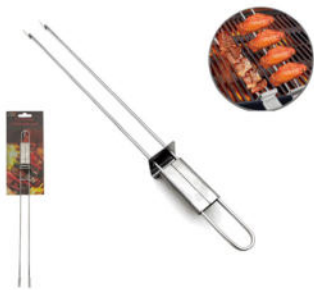

MB02130F

SS BBQ Skeswer with Pusher TC
SIZE: 33*3CM,1.9MM 66G