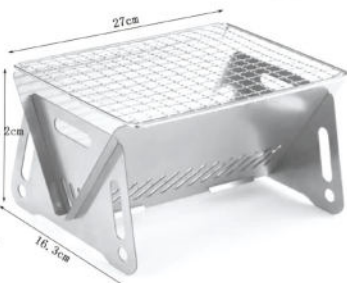

PORTABLE BBQ GRILL W/HAND HANGER BLACK COLOUR INSERT PAPER

SS Portable Folding BBQ Grill,Sack Dress

MB01004G1