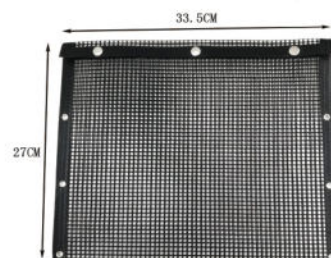

NON STICK BBQ Bag WITH LABEL PTFE Coated

MB02174C2