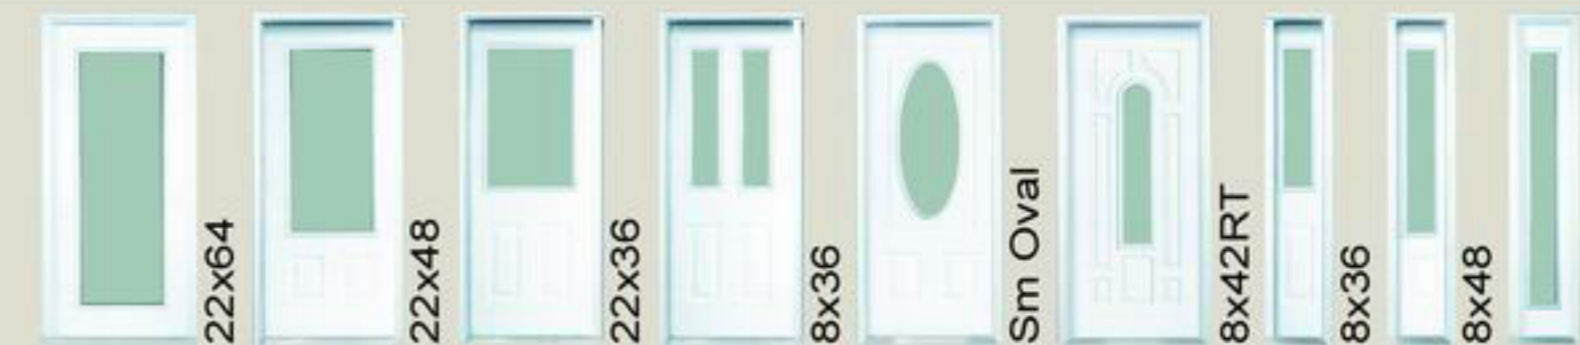

AVAILABLE SIZES