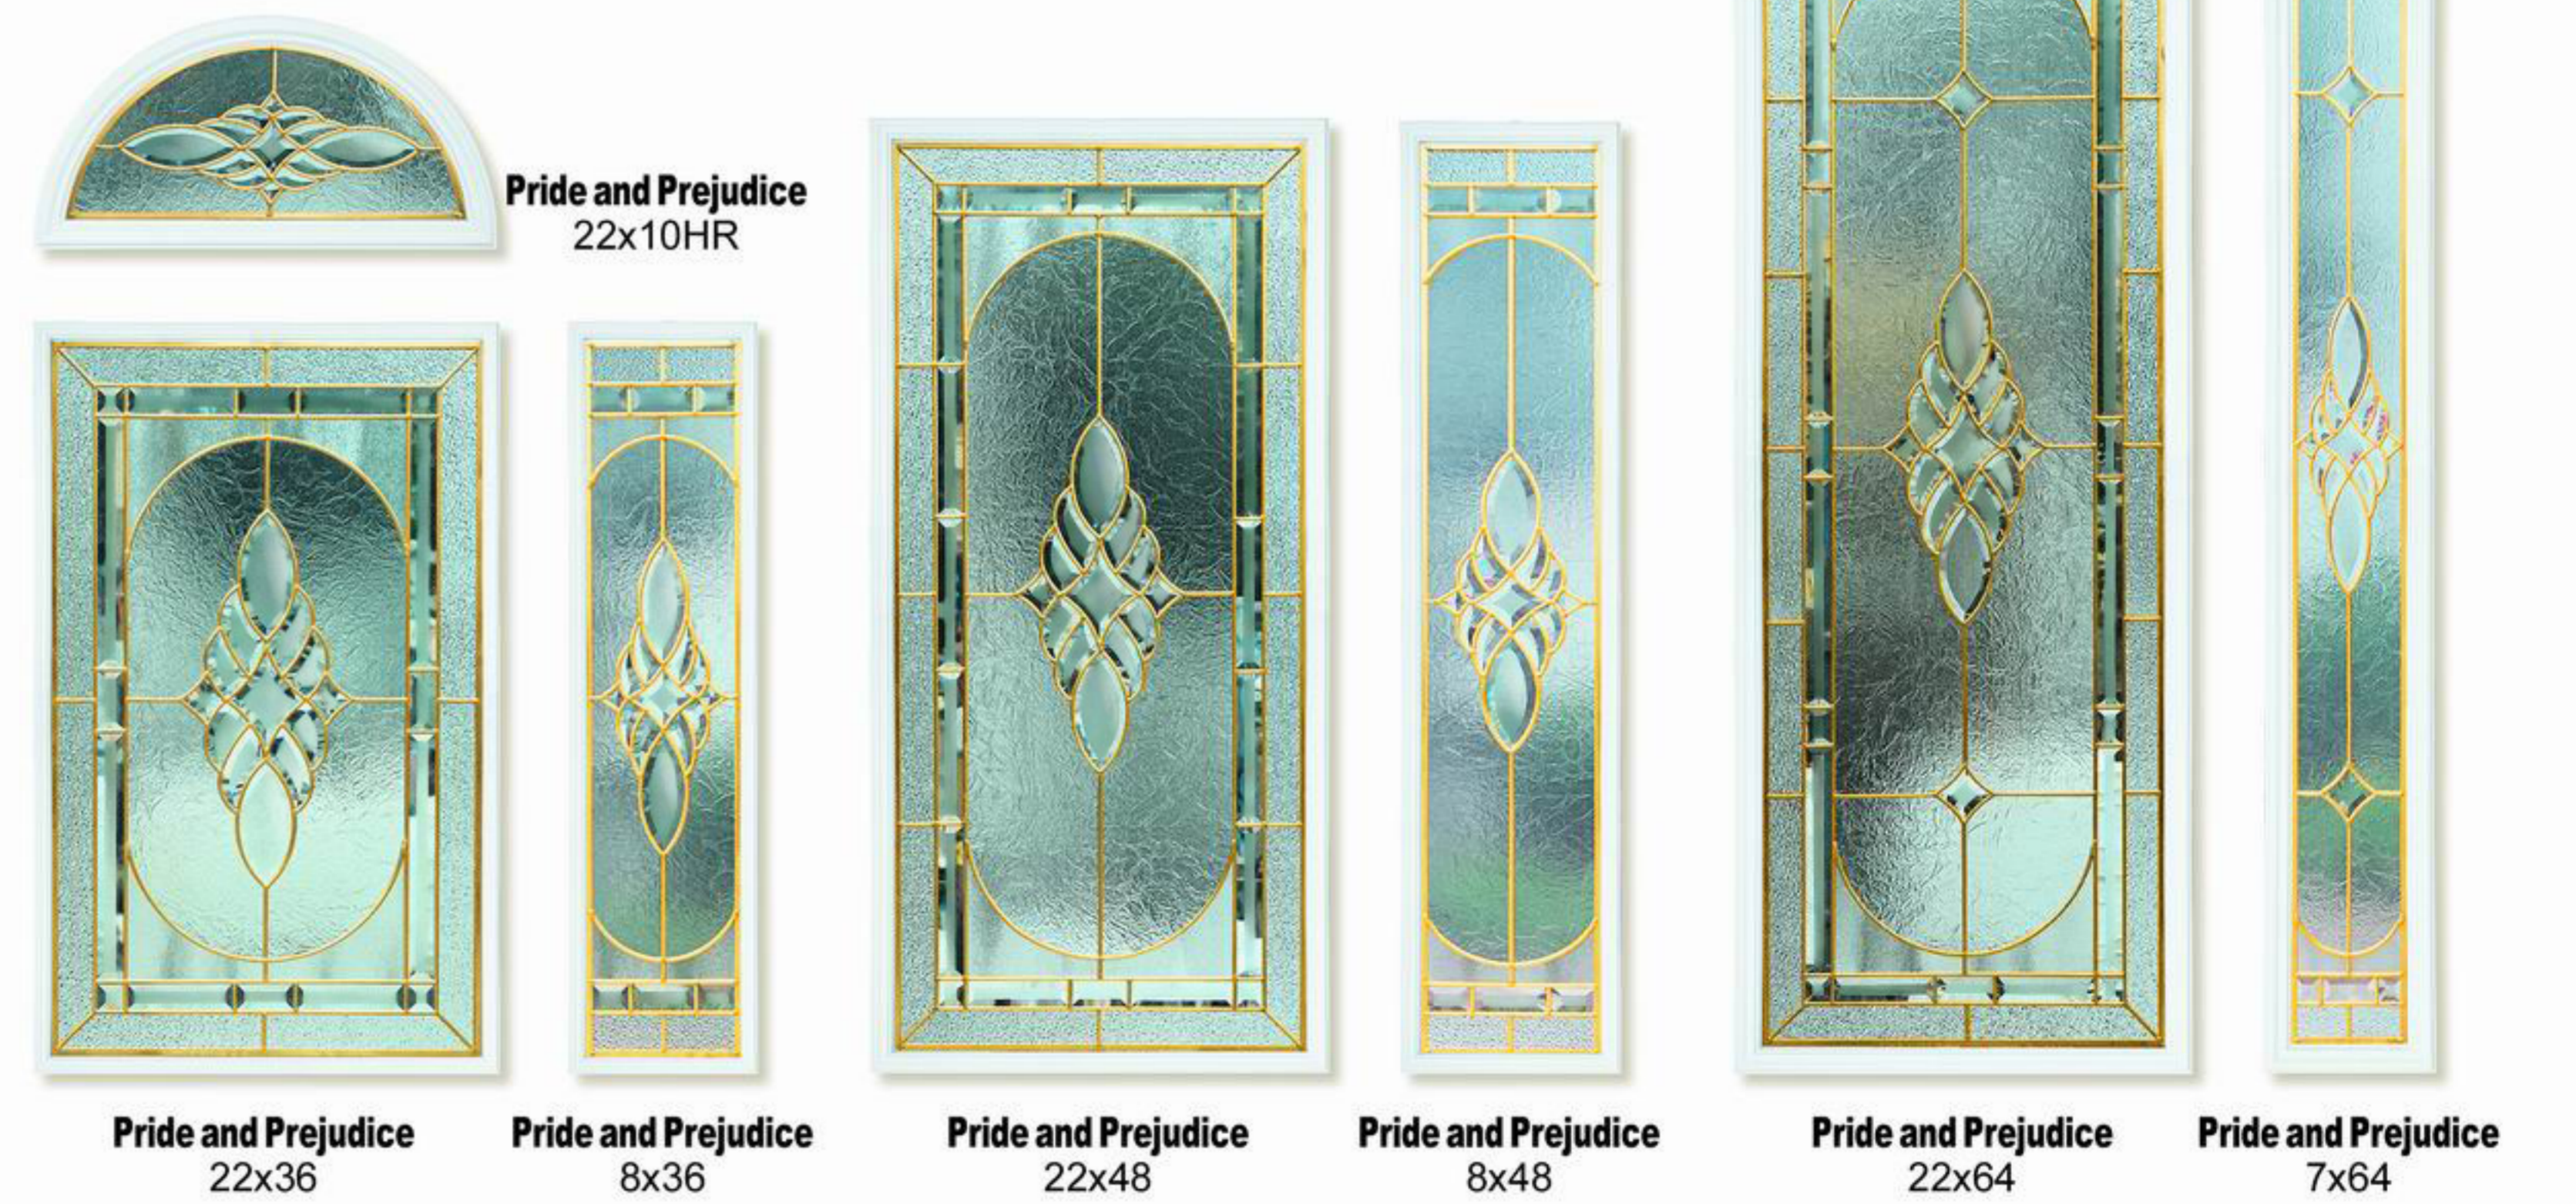

Pride and Prejudice