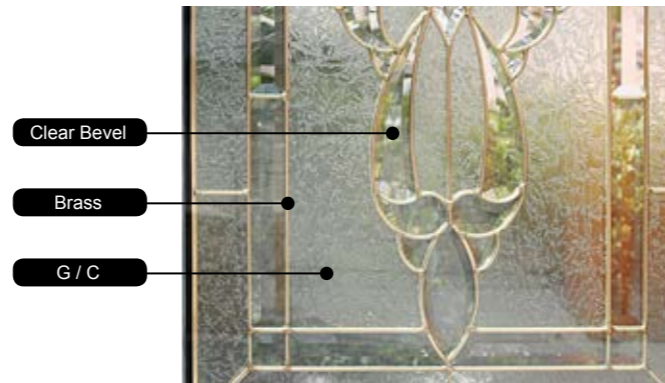

836

REGINA

Privacy Level

Camig finish Available
Patina / Zinc / Plated chrome / Brass

Low-E+Argon gas Available

2236RT

Halfmoon

DIAMOND