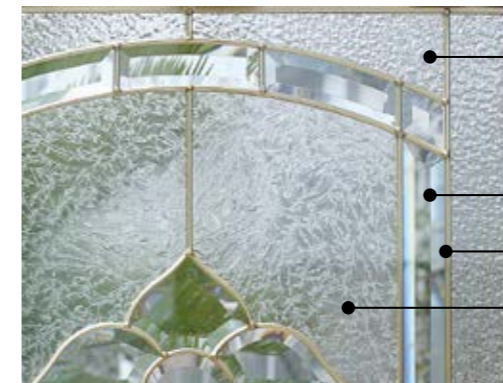

2236RT

3/4 OVAL

0608

Cathedral Halfmoon

Granite

Clear Bevel

Brass

G / C