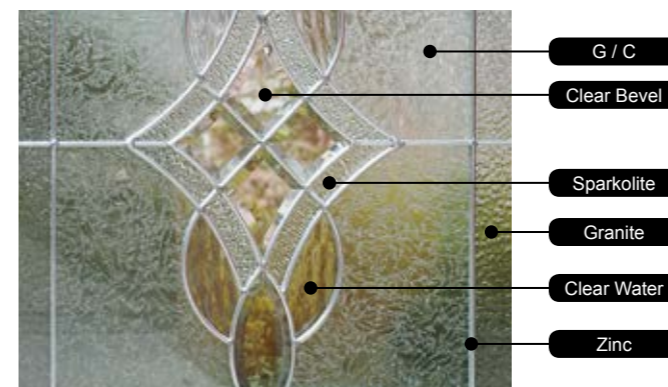

Privacy Level

Camig finish Available
Patina / Zinc / Plated chrome / Brass

Low-E+Argon gas Available

S004 Halfmoon

CIRCLE 2264

WINDSOR 2264

WINDSOR 2248

WI-24 2264