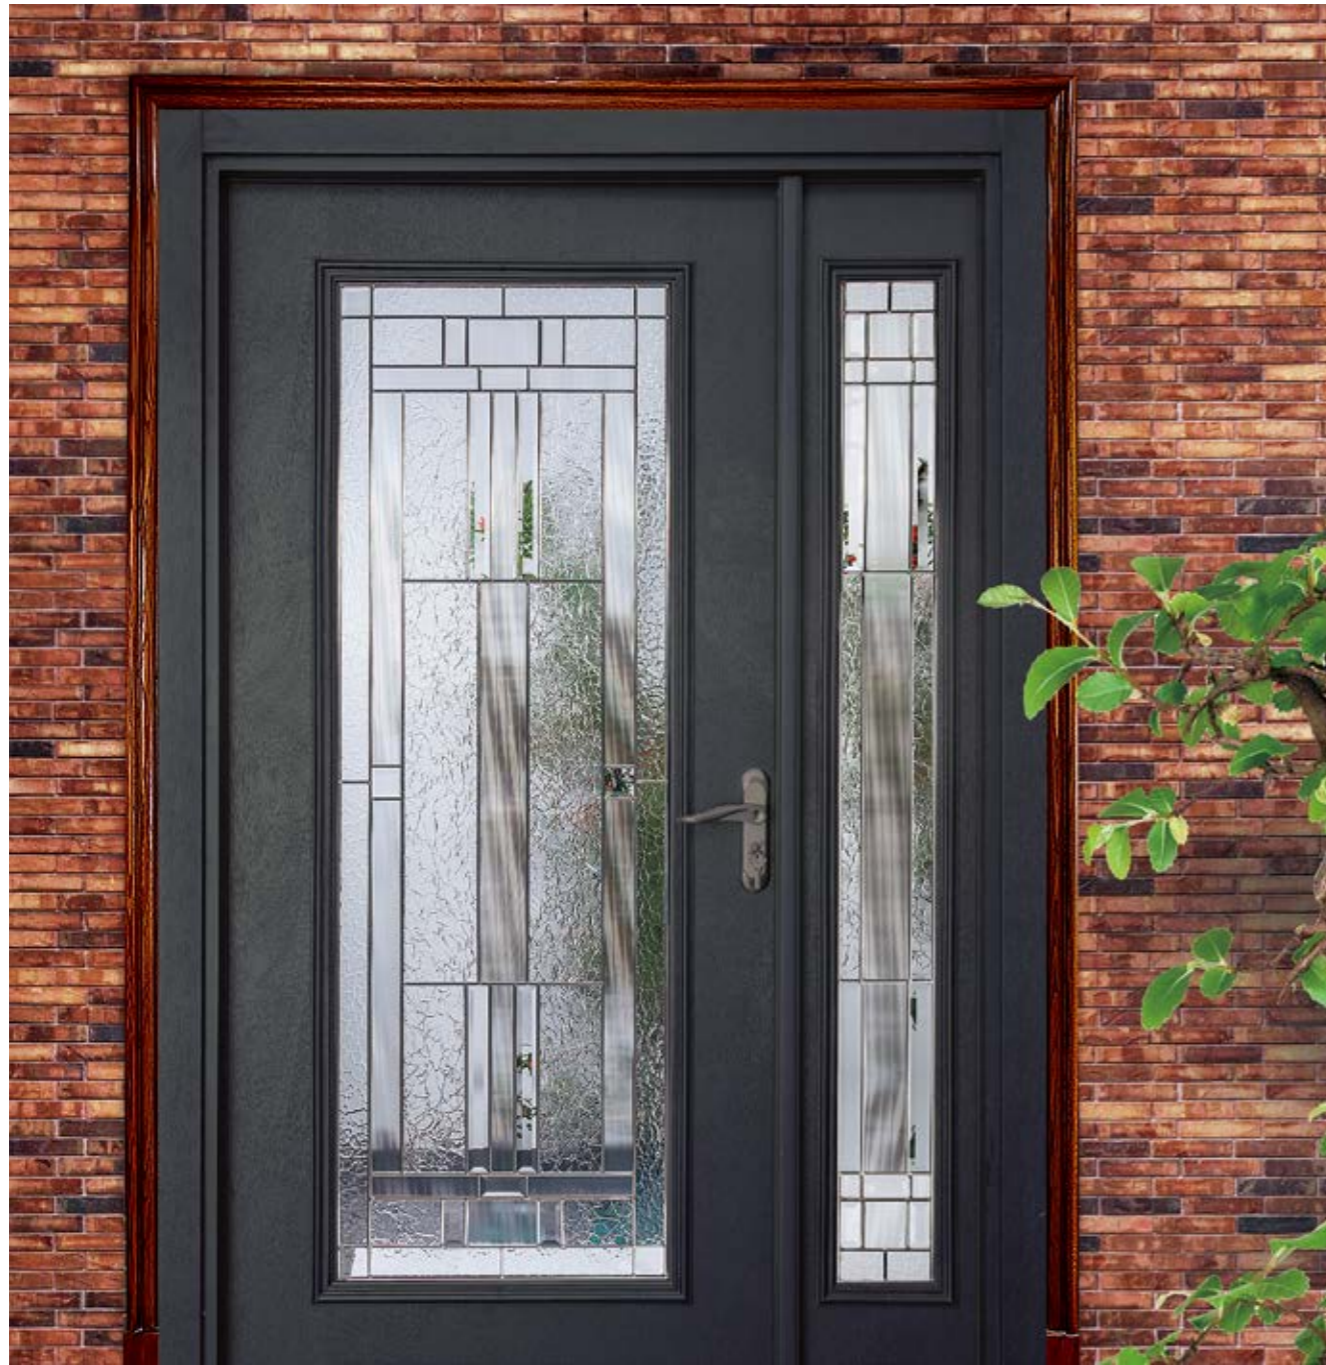

836 2236 836

3/4 oval 848

2248

- Krinkle
- Clear Bevel
- 1/8 Recd
- Oceanic
- Plated Chrome

SANTORINI

Privacy Level

Camig finish Avalible
Patina / Zinc / Plated chrome / Brass

Low-E+Argon gas Available