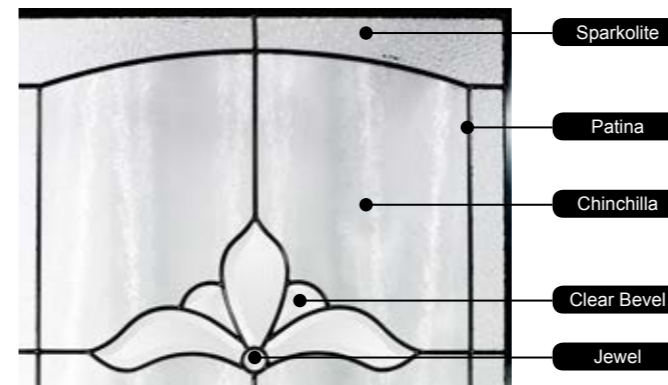

FRONTIER

Privacy Level

Camig finish Available
Patina / Zinc / Plated chrome / Brass

Low-E+Argon gas Available