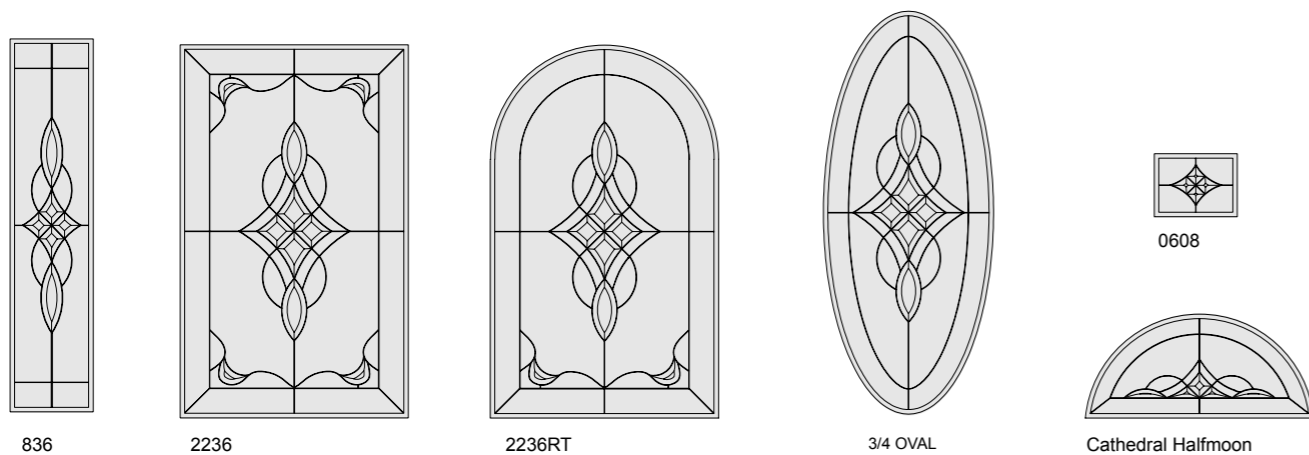

Privacy Level

Camig finish Available
Patina / Zinc / Plated chrome / Brass

Low-E+Argon gas Available

S004 Halfmoon

CIRCLE 2264

WINDSOR 2264

WINDSOR 2248

WI-24 2264