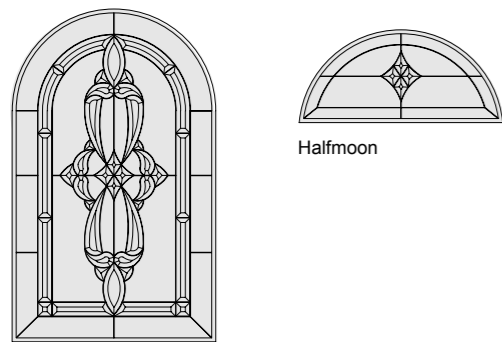

836

REGINA

Privacy Level

Camig finish Available
Patina / Zinc / Plated chrome / Brass

Low-E+Argon gas Available

2236RT

Halfmoon

DIAMOND