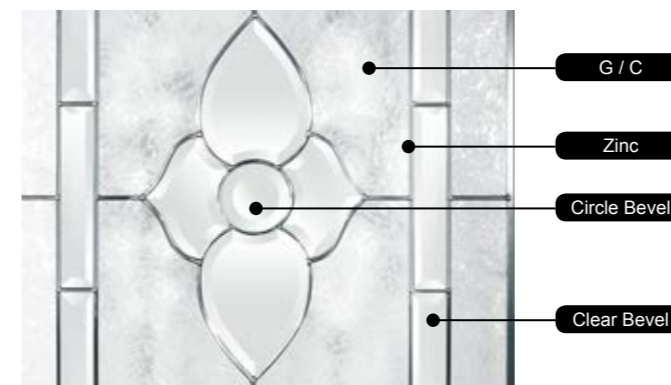

2210 halfmoon 2236 836

3/4 oval 2248 848

2248

CAPE FLOWER

Privacy Level
 ○ ○ ○ ○ ○ ● ○ ○ ○ ○

Camig finish Available
 Patina / Zinc / Plated chrome / Brass

Low-E+Argon gas Available

836 2236 836