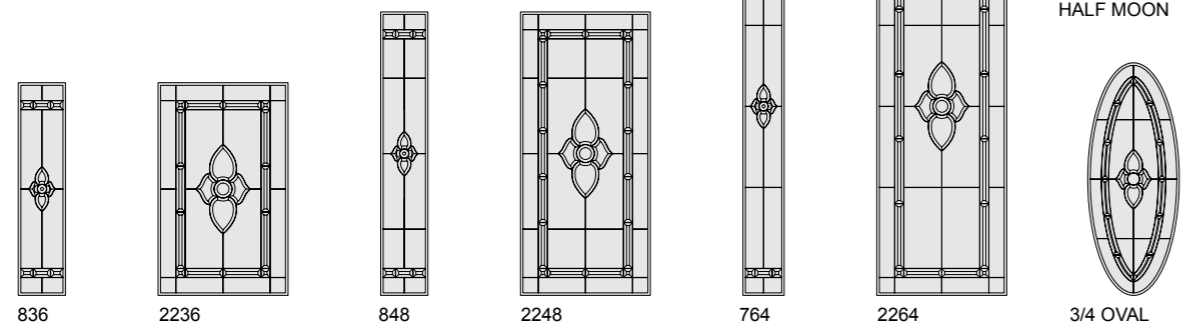

2210 halfmoon 2236 836

3/4 oval 2248 848

2248

CAPE FLOWER

Privacy Level
 ○ ○ ○ ○ ○ ● ○ ○ ○ ○

Camig finish Available
 Patina / Zinc / Plated chrome / Brass

Low-E+Argon gas Available

836 2236 836