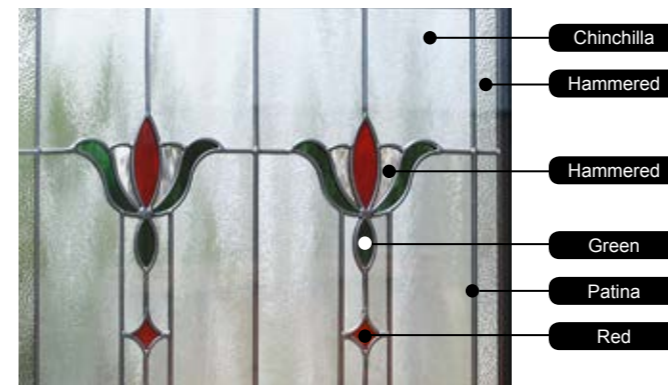

Camig finish Available
Patina / Zinc / Plated chrome / Brass

Low-E+Argon gas Available

FLEUR

Privacy Level

Camig finish Available
Patina / Zinc / Plated chrome / Brass

Low-E+Argon gas Available

0820RT

0820RT