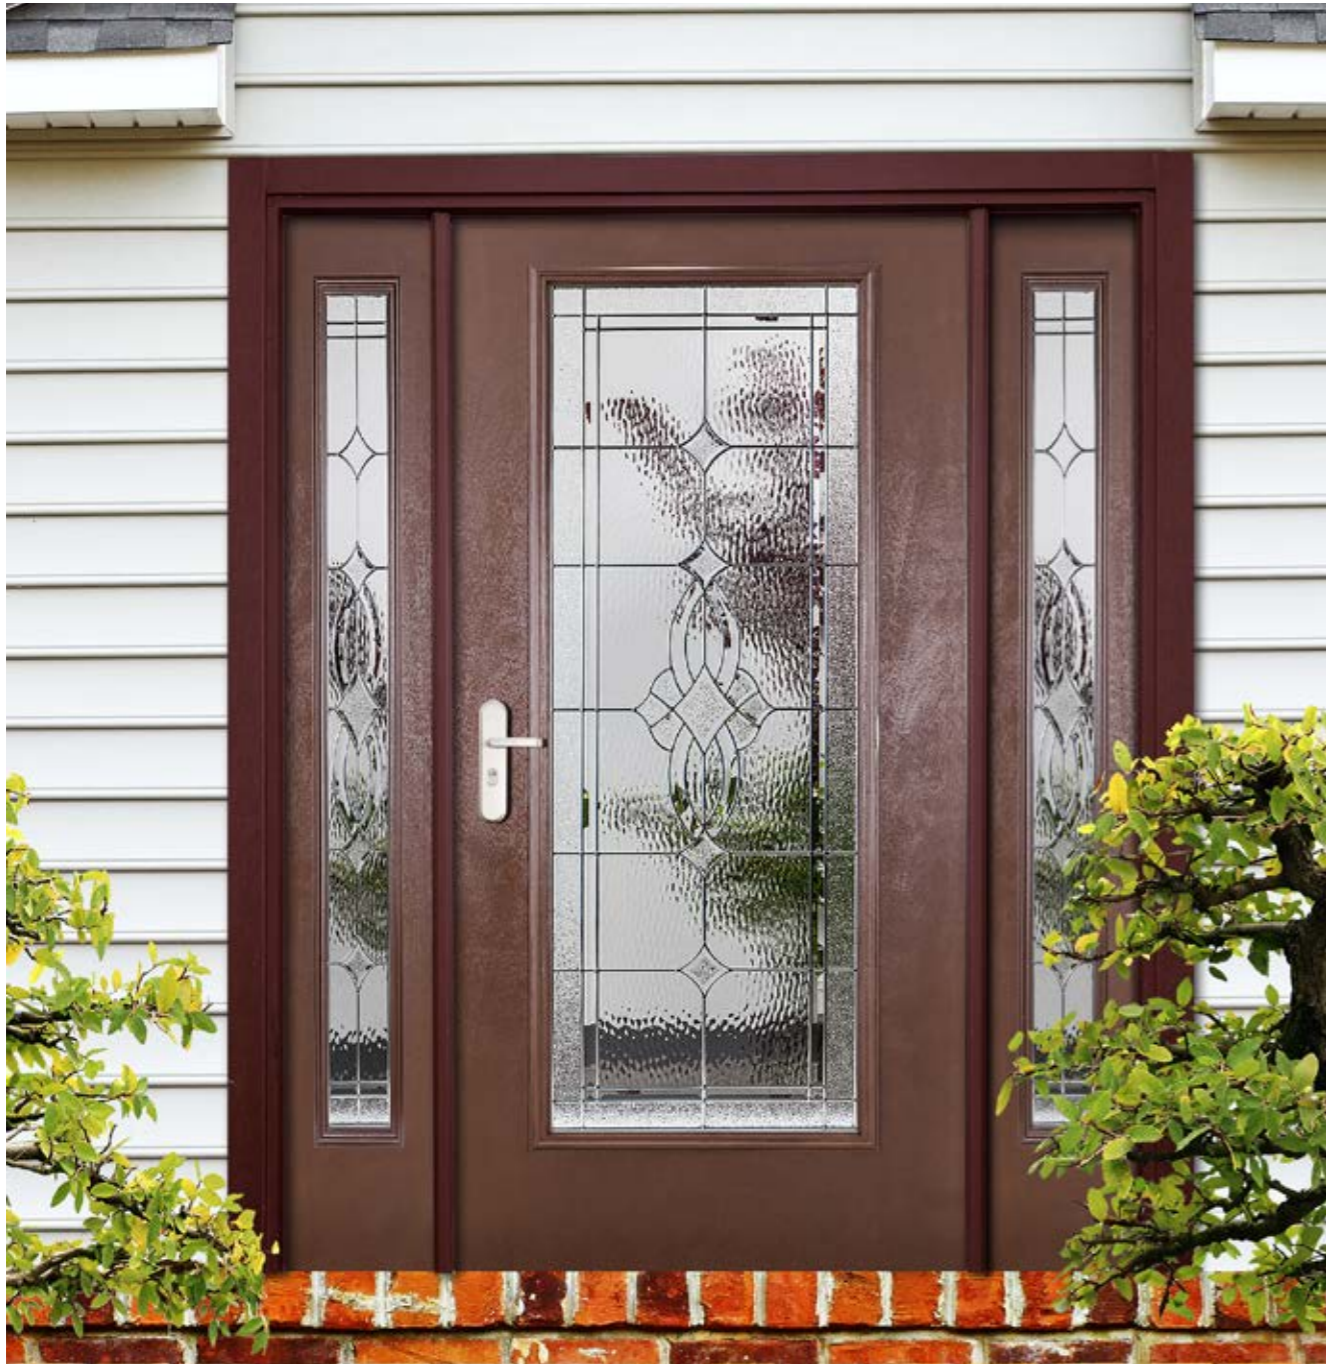

2236 836 2217

2248

FANGDA DOOR

2217 836 2236 848 2248 764 2264

CYPRUS

Privacy Level

Camig finish Available
Patina / Zinc / Plated chrome / Brass

Low-E+Argon gas Available