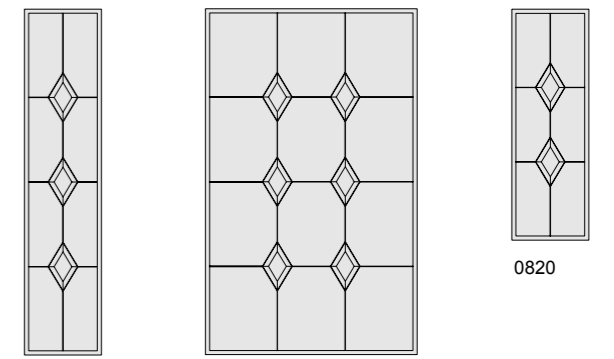

DIAMOND

Privacy Level

Camig finish Available
Patina / Zinc / Plated chrome / Brass

Low-E+Argon gas Available

836

2236