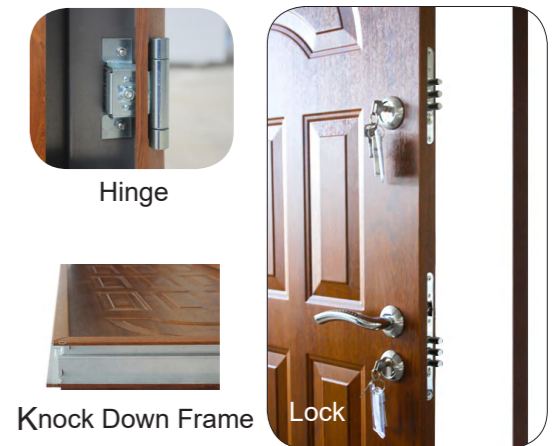

Door Skin Sectional Structure

15 YEAR

Finish Warranty

Europe Security door

FDS

series

Specification:

1. Steel Thickness: Door/Frame: 0.8mm/1.2mm
2. Lock: Main and Upper Lock
3. Hinge: Visible Hinge
4. Doorsill: Aluminum
5. Size: 2050×860/960×55mm
6. Note: It can be customized

Delivering maximum security doors with custom high end residential finishes.

Halfmoon Twin

3P Angle

10P Arch

Arch Sideview

French Door

Specification:

1. Size: 2050×860/960×45mm
2. Material: Steel Sheet+ PU+ Pine Wood
3. Material of Frame: PVC+LVL
4. Hardware: Hinges+ Lock System