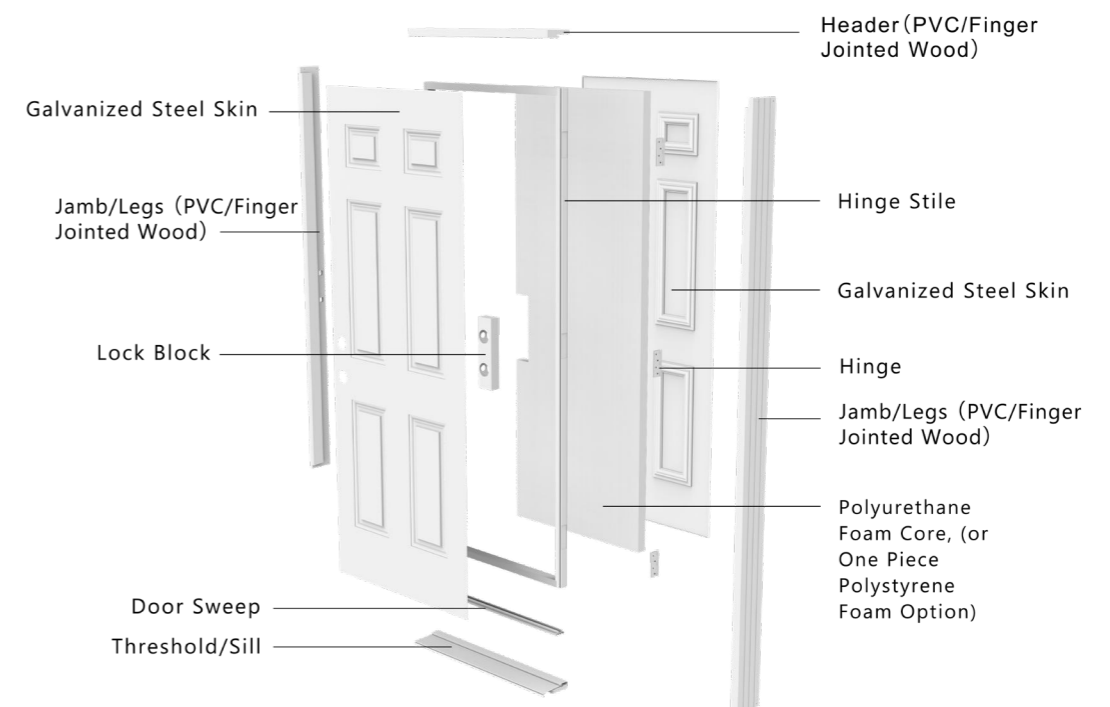

Factory pre-painted steel facings ensure a consistent and lasting finish every time.

Engineered Wood Lock Reinforcement

Engineered Construction

High Density Polyurethane Foam Insulation (or Optional One Piece Polystyrene Foam)

Finger-Jointed Wood Hinge Stile and Lock Stile

Hot Dipped Galvanized Steel Skin

6 Panel Exploded View

Header (PVC/Finger Jointed Wood)

Galvanized Steel Skin

Jamb/Legs (PVC/Finger Jointed Wood)

Lock Block

Door Sweep