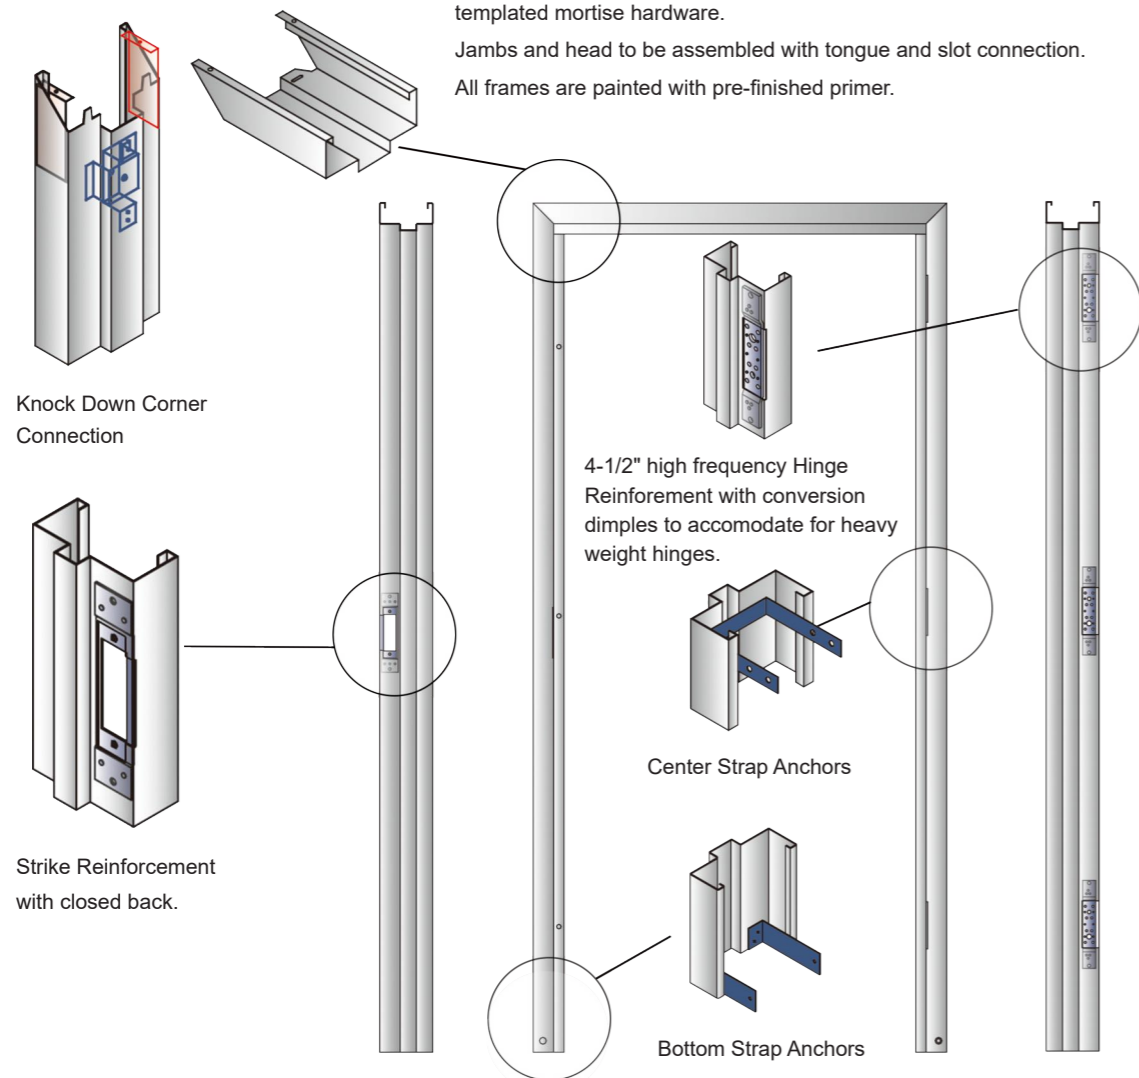

Knock-Down Frames Specifications

Standard KD frames are mortised, reinforced, drilled and tapped for templated mortise hardware.

Jamb and head to be assembled with tongue and slot connection.

All frames are painted with pre-finished primer.