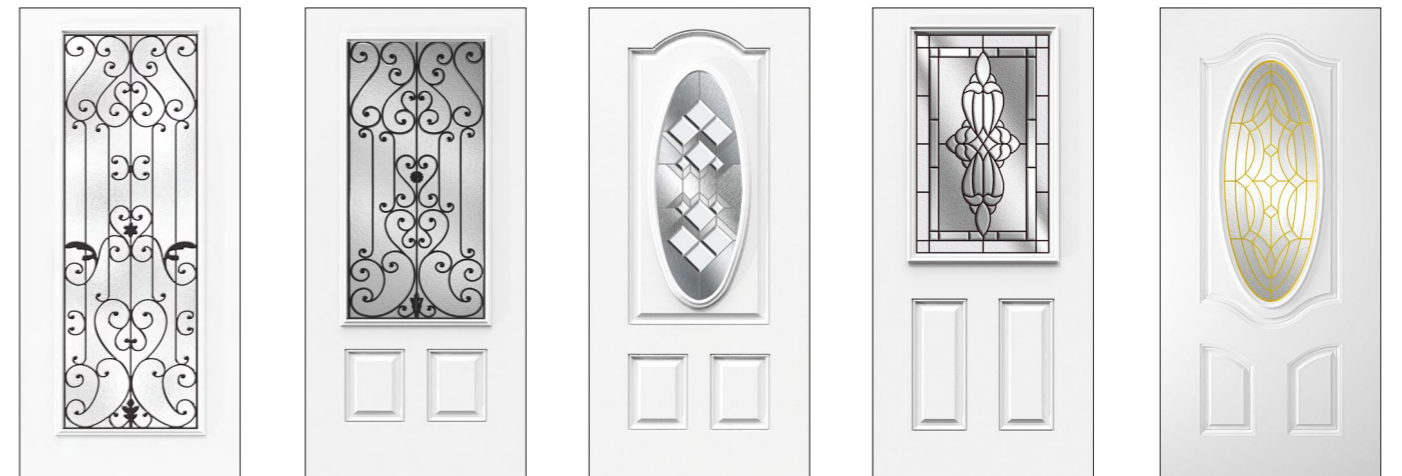

Decorative Steel Doors

FDS-06 22×64
Hestia, Kasumi
Wrought Iron

FDS-08 22×48
Jupiter, kasumi
Wrought Iron

FDS-08 SM Oval
Romeo & Juliet
Brass

FDS-02 22×36
Babara, Patina

FDS-05 SM Oval
War & Peace, Zinc