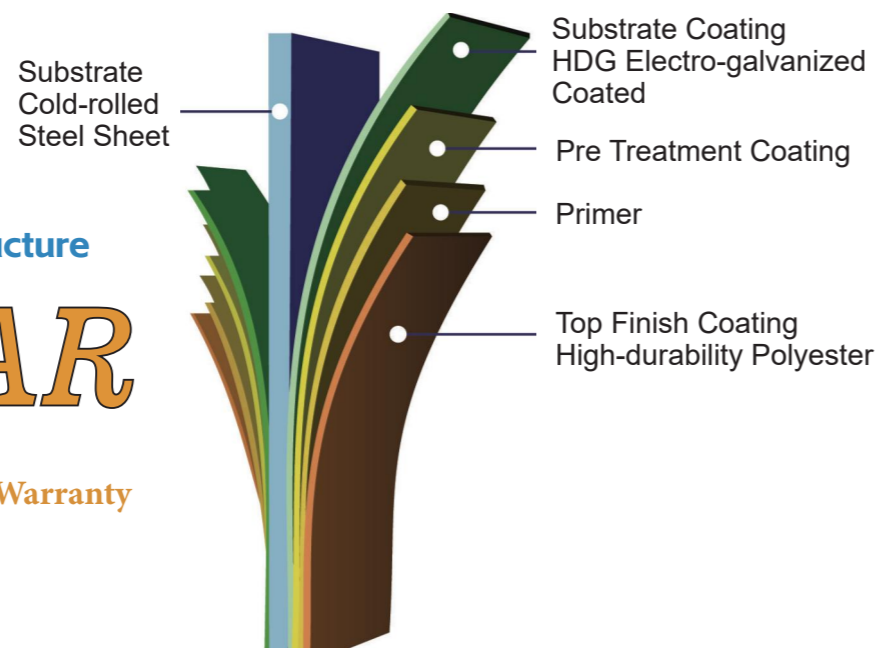

Door Skin Sectional Structure

15 YEAR

Finish Warranty