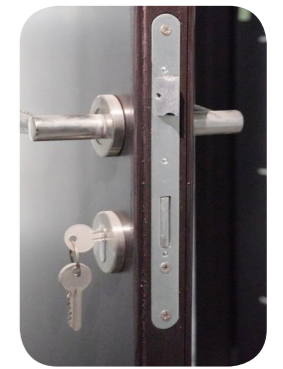

Delivering maximum security doors with custom high end residential finishes.

Halfmoon Twin

3P Angle

10P Arch

Arch Sideview

French Door

Specification:

1. Size: 2050×860/960×45mm
2. Material: Steel Sheet+ PU+ Pine Wood
3. Material of Frame: PVC+LVL
4. Hardware: Hinges+ Lock System

Israel Interior Door

3 V-Lines

Hinge

Lock Hole Side Frame

Frame

Sills

Specification:

- Steel Thickness
 Door/Frame: 0.5/1.2mm
 Door Size: 860/960×2050×45mm