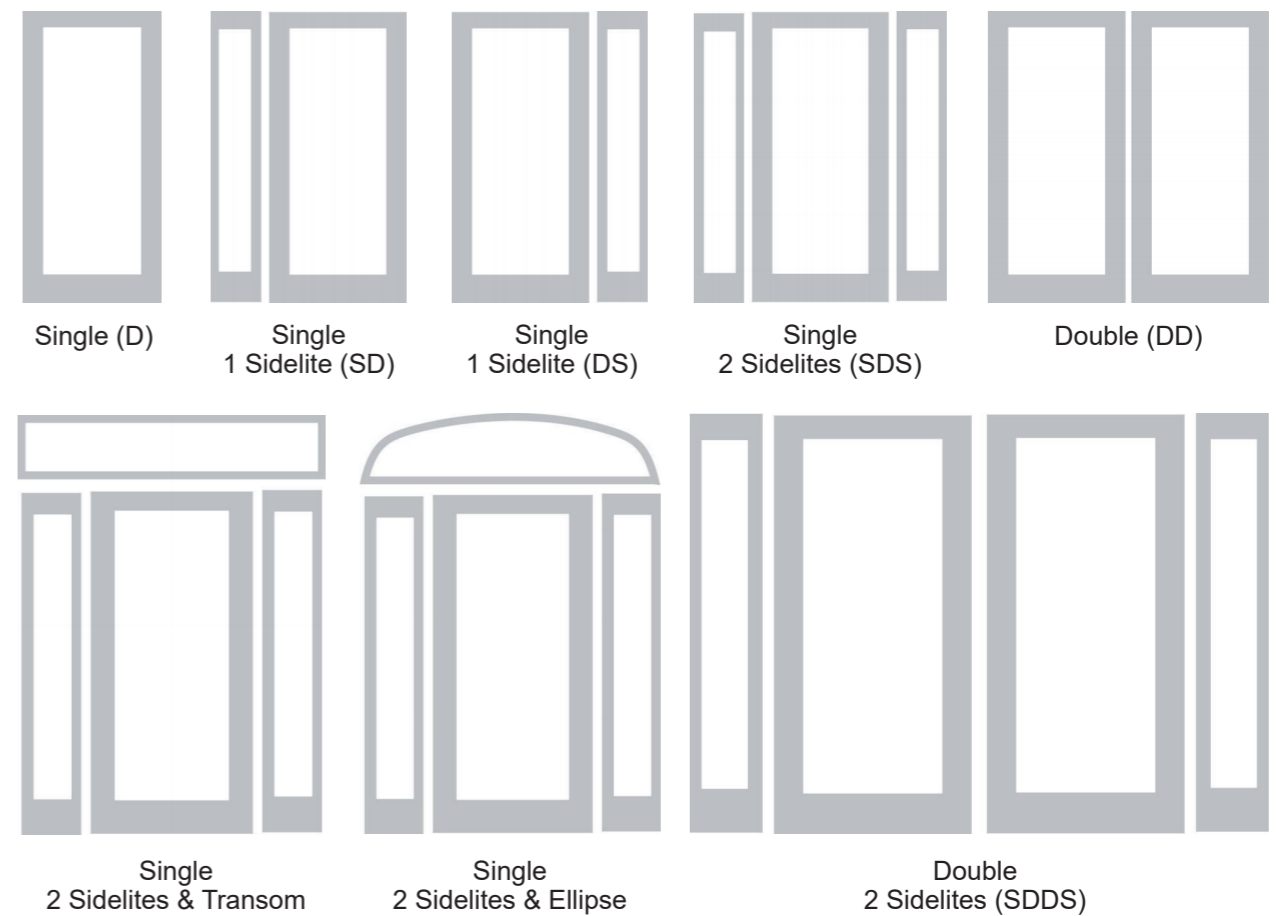

Choose the Configuration