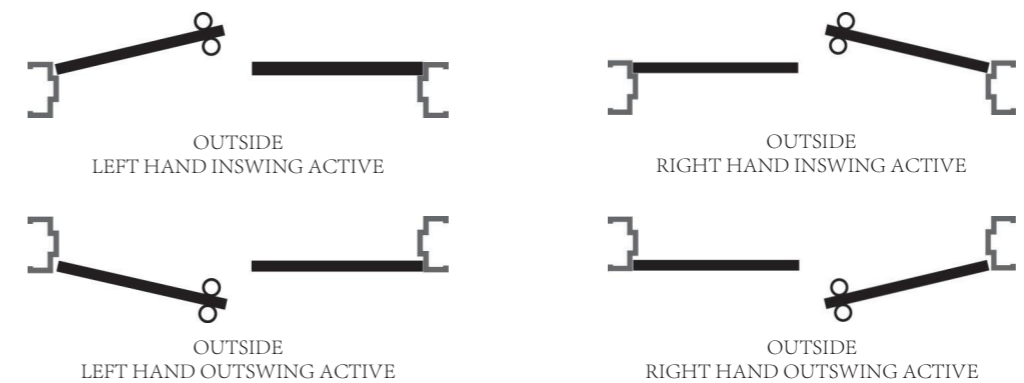

Pairs of Doors