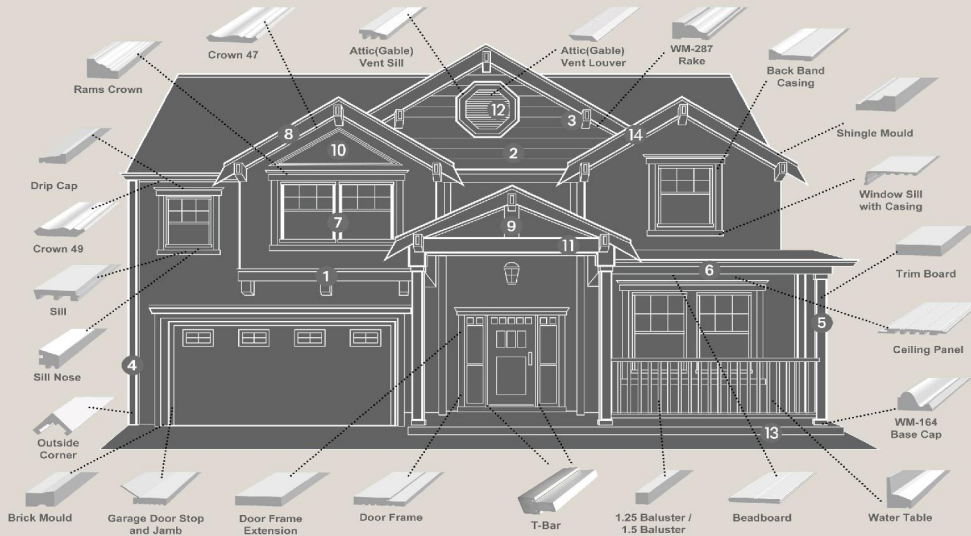

FANGDA DOOR

# Composite Door Component

Open Your Brand-new Life

# PVC

## Color:

FD White Blue White Tan