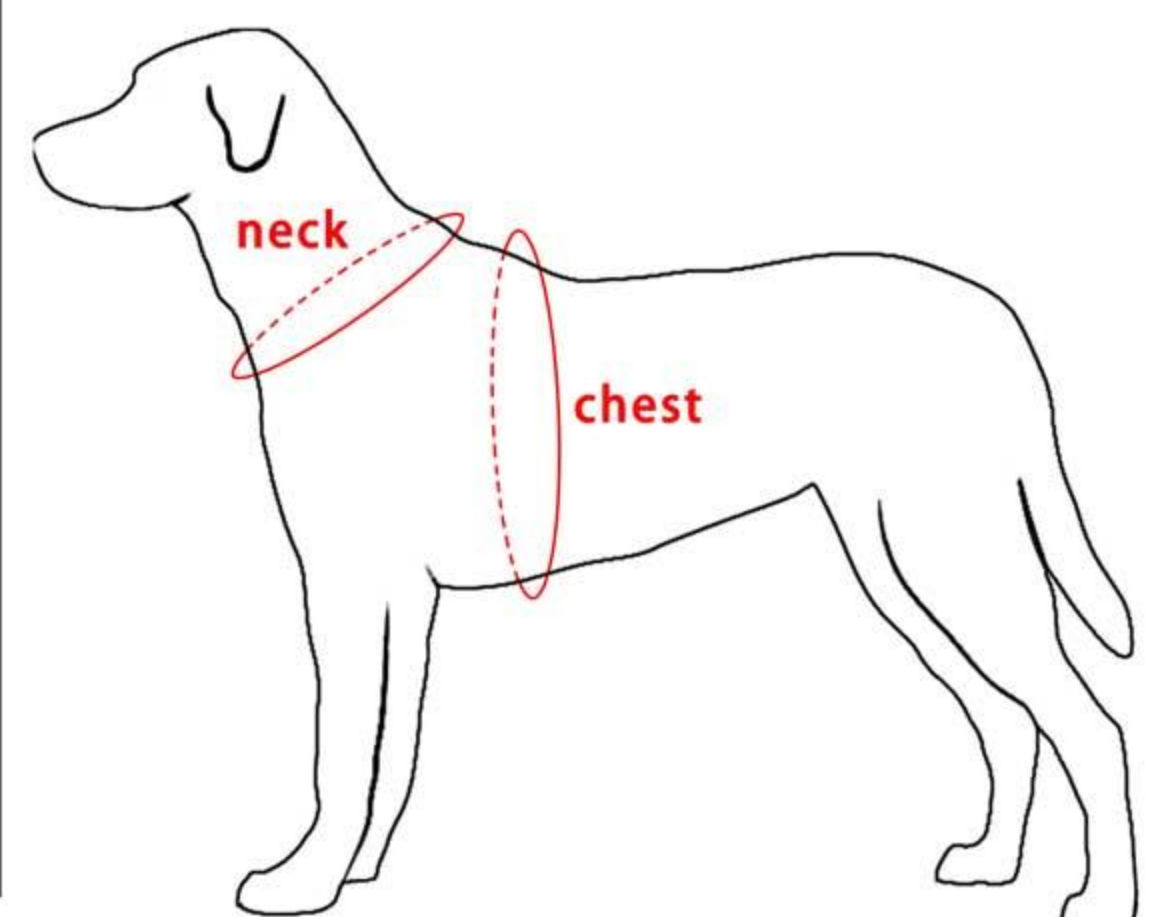

Product analysis:

- ① Scientific force dispersion structure, traction will not hurt the dog
- ② Front and rear dual traction design, adjustable traction methods according to different needs and habits
- ③ Four-point adjustable buckle, adjust to comfortable size, easier to wear
- ④ Water-repellent fabric material, more resistant to dirt and easier to clean

size	neck(cm/in)	chest(cm/in)	Unit price (USD$/pcs)
S	36-44cm/14-17in	43-56cm/17-22in	$8.30
M	44-50cm/17-20in	50-68cm/20-27in	$8.80
L	50-62cm/20-24in	66-86cm/26-34in	$9.80
XL	62-78cm/24-31in	82-108cm/32-43in	$11.00