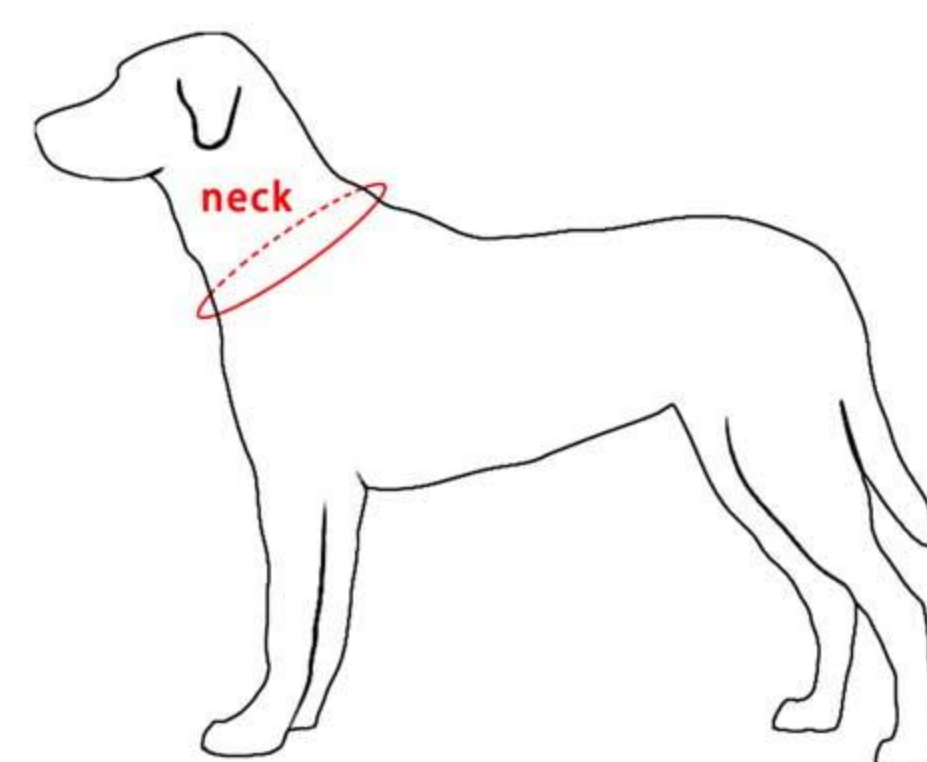

NEW

Vegetable Tanned Cowhide Dog Collar

Seven Different
Strap Pairings

Cowhide material

Strong hardware

DOG COLLAR

NO:8847-8859

Product analysis:

- ① First layer cowhide material, more durable
- ② Aluminum alloy D-type buckle can be connected with traction rope
- ③ 7 different color straps, more fashionable and beautiful

size	Width(cm/in)	Neck(cm/in)	Unit price (USD\$/pcs)
S	2.5 cm / 1 in	33-44cm/13-17in	\$7.80
M	2.5 cm / 1 in	45-55cm/17-21in	\$8.00
L	2.5 cm / 1 in	56-66cm/22-26in	\$8.30