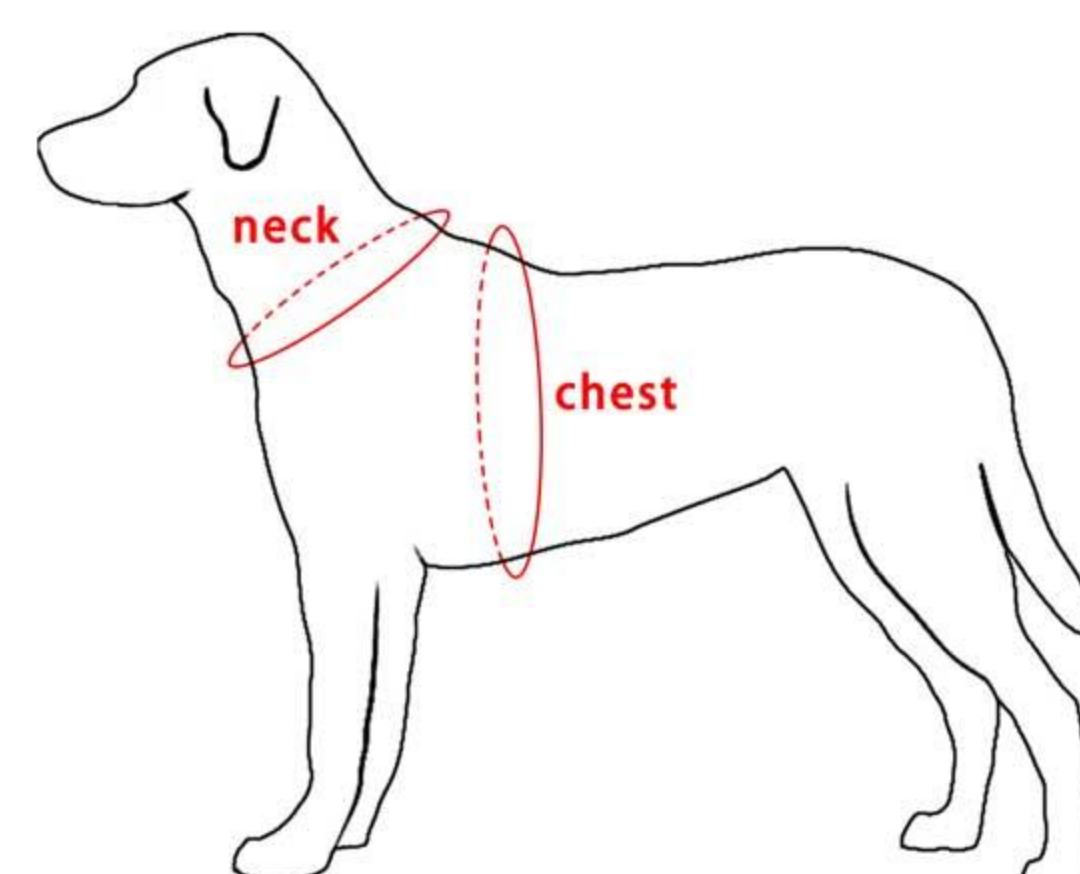

DOG HARNESS

Product analysis: NO:8841-8860

- ① Scientific dispersion structure design is more in line with the dog's body structure and more comfortable to wear.
- ② Zinc alloy D-shaped buckle, front and rear traction point design, more durable and difficult to break free
- ③ Carrying handle design to meet more traction needs
- ④ Four adjustment buckle design, fully fit the dog's back and neck

size	neck(cm/in)	chest(cm/in)	Unit price (USD$/pcs)
S	36-46cm/14-18in	55-65cm/21-25in	$12.00
M	45-55cm/17-21in	65-75cm/25-29in	$12.50
L	55-65cm/21-25in	75-85cm/29-33in	$13.00
XL	65-75cm/25-29in	85-105cm/33-41in	$14.00