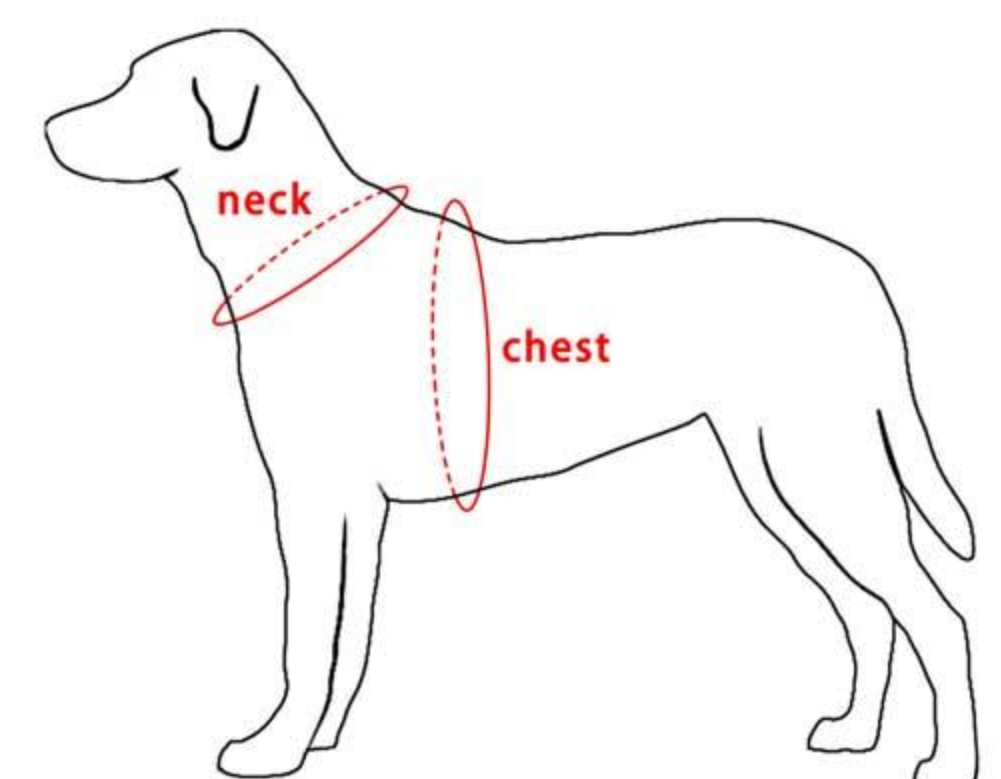

Product analysis: NO:8813

- ① Alloy buckle, strong and durable, not afraid of explosion
- ② Plug and unplug buckles for easy putting on and taking off
- ③ Work-shaped chest and back design distributes force evenly and protects dogs

size	neck(cm/in)	chest(cm/in)	Unit price (USD$/pcs)
S	32-50cm/13-20in	43-56cm/17-22in	$8.00
M	33-52cm/13-21in	56-69cm/22-27in	$8.50
L	40-57cm/16-23in	69-81cm/27-32in	$9.50
XL	45-78cm/18-31in	81-107cm/32-42in	$10.00