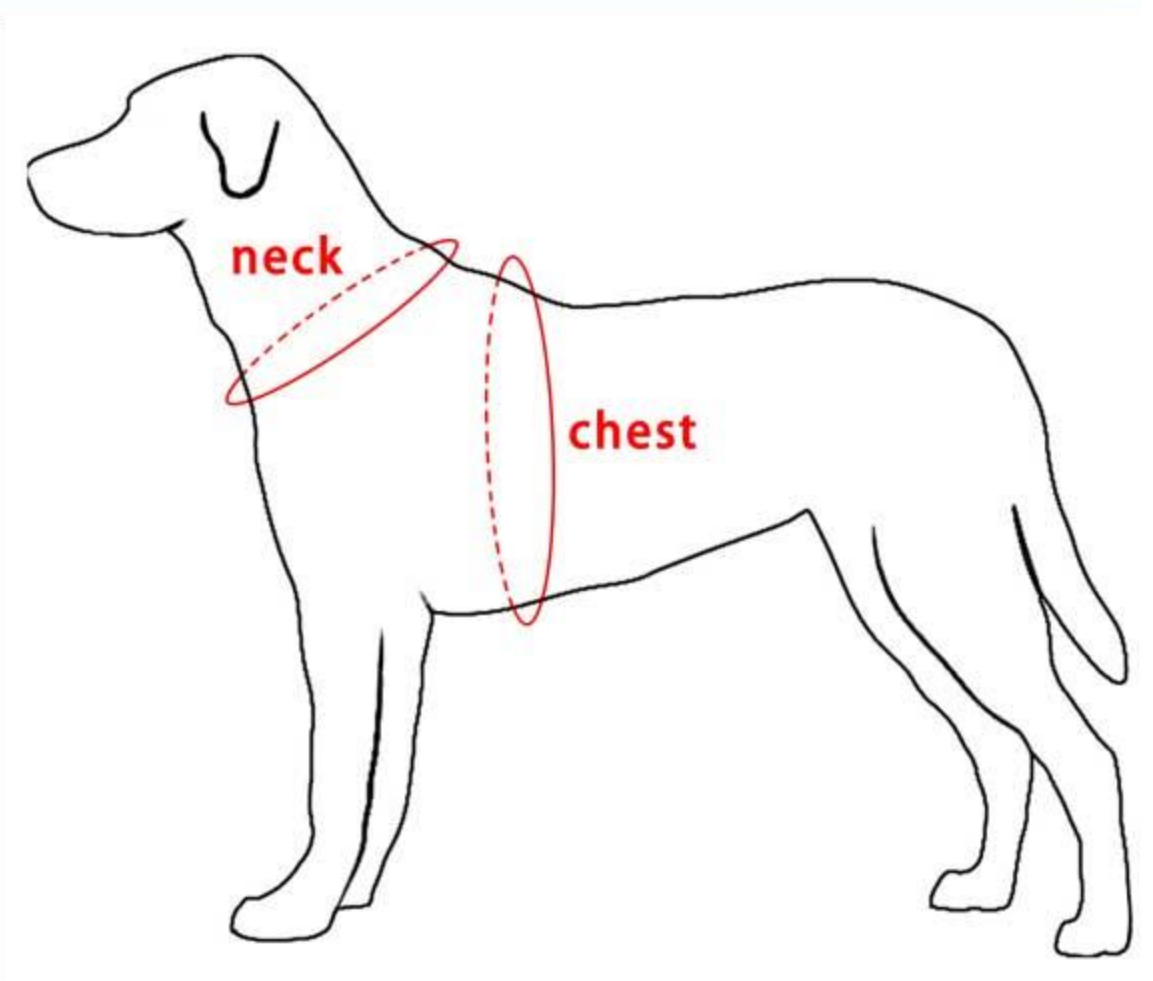

Product analysis: NO:8816

- ① Breathable lining material, soft and breathable, comfortable and not stuffy for dogs to wear.
- ② The design of the chest and back portable handles can better lead pets and prevent collisions.
- ③ Six Japanese-shaped buckles adjust the position so that the chest and back fit the dog's body better and are more comfortable.

size	neck(cm/in)	chest(cm/in)	Unit price (USD$/pcs)
S	32-50cm/13-20in	43-56cm/17-22in	$8.50
M	33-52cm/13-21in	56-69cm/22-27in	$8.70
L	40-57cm/16-23in	69-81cm/27-32in	$9.30
XL	45-78cm/18-31in	81-107cm/32-42in	$9.50