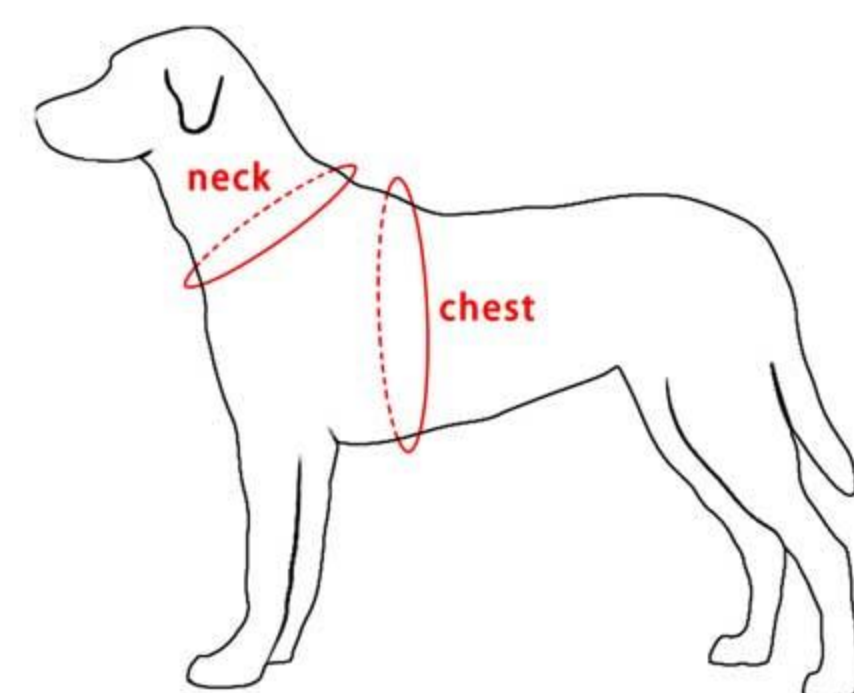

Product analysis: NO:8819

- ① Large storage space, you can bring more items when you go out
- ② The bag and chest are detachable and can be used daily and outdoors
- ③ Zinc alloy D-shaped buckle, more durable
- ④ Reflective panel design increases safety when traveling

size	neck(cm/in)	chest(cm/in)	volume (L)	Unit price (USD$/pcs)
S	43-53cm/17-21in	50-60cm/20-24in	5L	$24.00
M	55-60cm/22-24in	60-75cm/24-30in	9L	$25.00
L	60-68cm/24-27in	75-90cm/30-35in	12L	$27.50
XL	65-81cm/26-32in	85-102cm/33-40in	16L	$28.50