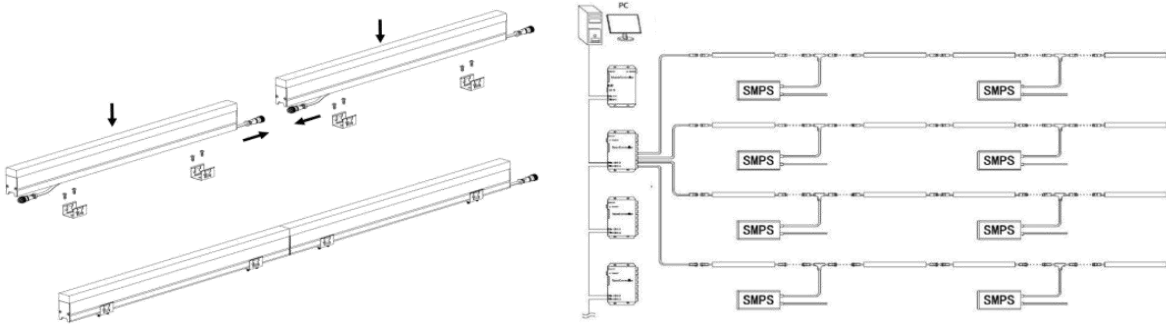

Installation Method

The power supply can handle up to **24 devices** on one route, depending on the power capacity of the supply.