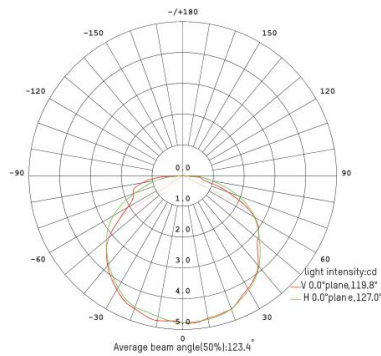

## Application

With high brightness and easy installation, SEEKWAY CL30B linear light suits **various outdoor economic lighting solutions**. Customization options include aluminum colors, adjustable lengths, and LED choices (RGB, RGBW, monochrome). It boasts UV resistance, VO flame retardancy, and excellent electrical safety **for stable outdoor use**. Structurally, it features a sliding fix for **easy installation** on various brackets and conceals cables for seamless integration. It enhances cityscapes by **outlining high-rises, elevated roads, bridges, and natural landscapes like parks and rivers**.

## Specification

Model	CL30B-48O1	CL30B-36/6D3	CL30B-48/6D4
LED type	2835	5054	5054
Input Voltage	DC 24V	DC 24V	DC 24V
Pixel Composing	/	6 LEDs /Pixel	6 LEDs /Pixel
LED Qty	48pcs	36pcs	48pcs
LED Color	Monochrome	RGB	RGBW
Control Mode	On/off	DMX512	DMX512
Power Consumption	15W/M	12W/M	15W/M
Grey Scale	65536		
Beam Angle	120°		
Size	W30*H30*L985MM		
Surface Color	Gray		
Cover	Lens		
Shell material	Aluminum alloy		
PCB material	FR-4		
Ingress Protection	IP65		
Operating Temp.	-20°C—60°C		
Service life	>80000h		

## Luminosity Distribution