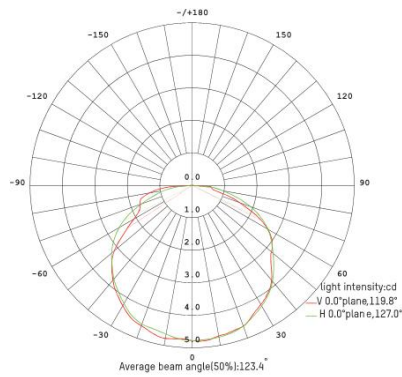

Luminosity Distribution