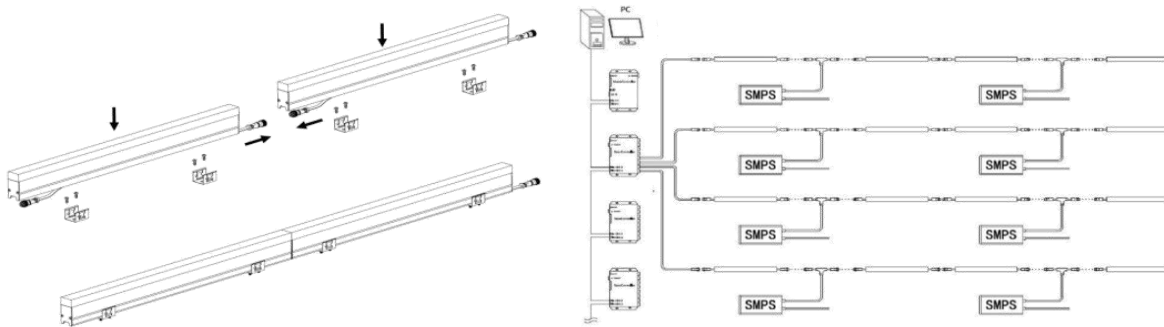

Application

with high brightness and easy installation, SEEKWAY CL30C linear light suits **various outdoor economic lighting solutions**. Customization options include aluminum colors, adjustable lengths, and LED choices (RGB, RGBW, monochrome). It boasts UV resistance, VO flame retardancy, and excellent electrical safety **for stable outdoor use**. Structurally, it features a sliding fix for **easy installation** on various brackets and conceals cables for seamless integration. It enhances cityscapes by **outlining high-rises, elevated roads, bridges, and natural landscapes like parks and rivers**.

Specification

Model	CL30C-4801	CL30C-36/6D3	CL30C-48/6D4
LED type	2835	5054	5054
Input Voltage	DC 24V	DC 24V	DC 24V
Pixel Composing	/	6 LEDs /Pixel	6 LEDs /Pixel
LED Qty	48pcs	36pcs	48pcs
LED Color	Monochrome	RGB	RGBW
Control Mode	On/off	DMX512	DMX512
Power Consumption	15W/M	12W/M	15W/M
Grey Scale	65536		
Beam Angle	120°		
Size	W30*H45*L985MM		
Surface Color	Transparent / Milky Acrylic		
Cover	White		
Shell material	Aluminum alloy		
PCB material	FR-4		
Ingress Protection	IP65		
Operating Temp.	-20°C — 60°C		
Service life	>80000h		

Luminosity Distribution

Installation Method

The power supply can handle up to **24 devices** on one route, depending on the power capacity of the supply.

Application Cases

All rights to interpret this product are reserved by SEEKWAY. We kindly request your understanding that no further notification will be given for product updates.