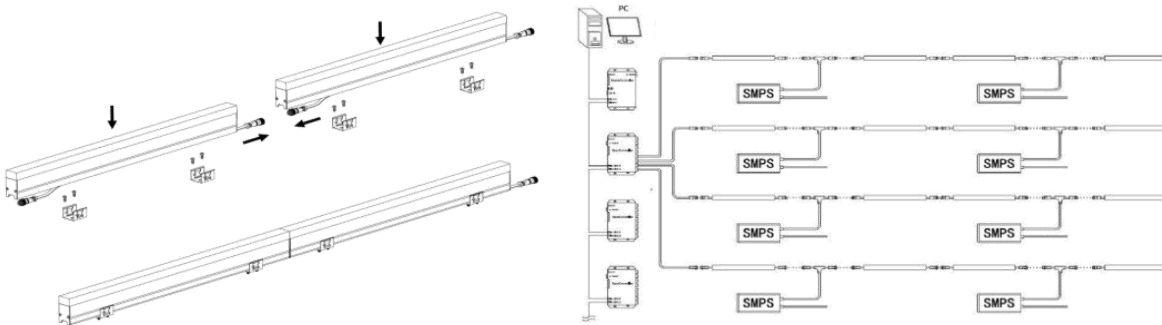

Application

with high brightness and easy installation, SEEKWAY CW36 wall washer suits **various outdoor economic lighting solutions**. Customization options include aluminum colors, adjustable lengths, and LED choices. It boasts UV resistance, VO flame retardancy, and excellent electrical safety **for stable outdoor use**. Structurally, it features a sliding fix for **easy installation** on various brackets and conceals cables for seamless integration. It enhances cityscapes by **outlining high-rises, elevated roads, bridges, and natural landscapes like parks and rivers**.

Specification

| Model | CW36-18 | CW36-24 |
|--------------------|------------------------|------------|
| LED type | Philips | Philips |
| Input Voltage | DC 24V | DC 24V |
| Pixel Composing | / | / |
| LED Qty | 18pcs | 24pcs |
| LED Color | Monochrome | Monochrome |
| Control Mode | On/off | On/off |
| Power Consumption | 18W | 24W |
| Grey Scale | 65536 | |
| Beam Angle | 120° | |
| Size | W36*H26*L995MM | |
| Surface Color | Gray | |
| Cover | Glass | |
| Shell material | Aluminum alloy + Glass | |
| PCB material | FR-4 | |
| Ingress Protection | IP67 | |
| Operating Temp. | -20°C—60°C | |
| Service life | >80000h | |

Luminosity Distribution

Installation Method

The power supply can handle up to **24 devices** on one route, depending on the power capacity of the supply.

Application Cases

All rights to interpret this product are reserved by SEEKWAY. We kindly request your understanding that no further notification will be given for product updates.