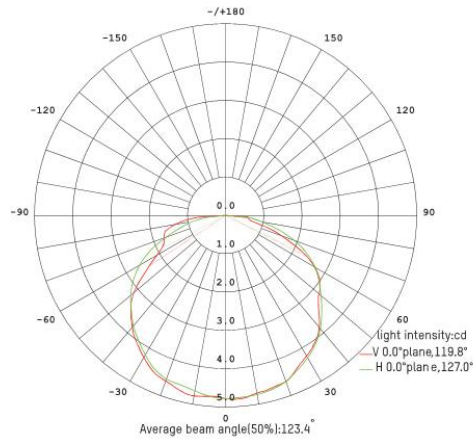

Luminosity Distribution