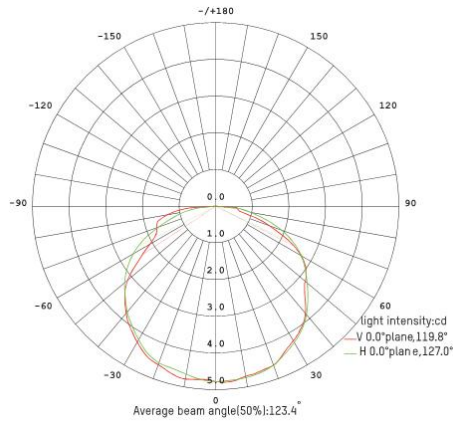

Luminosity Distribution