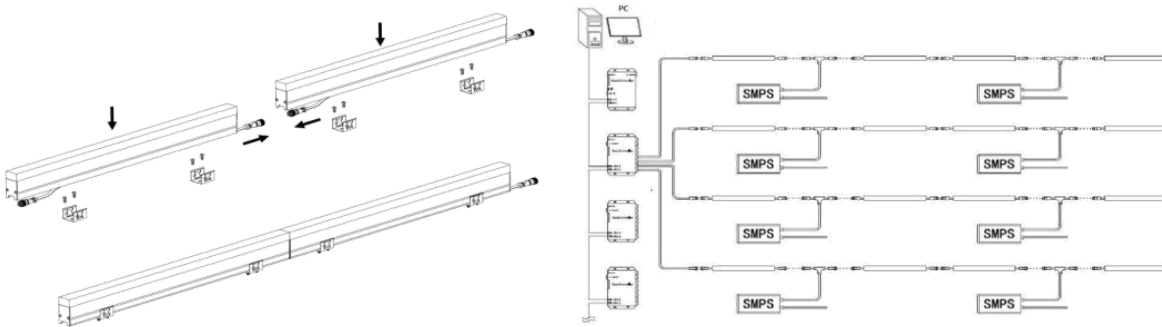

Application

With high brightness and easy installation, SEEKWAY CW43 wall washer suits **various outdoor economic lighting solutions**. Customization options include aluminum colors, adjustable lengths, and LED choices (RGB, RGBW, monochrome). It boasts UV resistance, VO flame retardancy, and excellent electrical safety **for stable outdoor use**. Structurally, it features a sliding fix for **easy installation** on various brackets and conceals cables for seamless integration. It enhances cityscapes by **outlining high-rises, elevated roads, bridges, and natural landscapes like parks and rivers**.

Specification

Model	CW43-18	CW43-24	CW43-36	CW43-48
LED type	Philips	Philips	Philips	Philips
Input Voltage	DC 24V	DC 24V	DC 24V	DC 24V
Pixel Composing	18 LEDs/Pixel	24 LEDs/Pixel	18 LEDs/Pixel	24 LEDs/Pixel
LED Qty	18pcs	24pcs	36pcs	48pcs
LED Color	Monochrome、 RGB、RGBW	Monochrome、 RGB、RGBW	Monochrome、 RGB、RGBW	Monochrome、 RGB、RGBW
Control Mode	On/off、DMX512	On/off、DMX512	On/off、DMX512	On/off、DMX512
Power Consumption	18W	24W	36W	48W
Grey Scale	65536			
Beam Angle	120°			
Size	W35*H35*L975MM			
Surface Color	Gray			
Cover	Glass			
Shell material	Aluminum alloy + Glass			
PCB material	FR-4			
Ingress Protection	IP67			
Operating Temp.	-20℃—60℃			
Service life	>80000h			

Luminosity Distribution

Installation Method

The power supply can handle up to **24 devices** on one route, depending on the power capacity of the supply.

Application Cases

All rights to interpret this product are reserved by SEEKWAY. We kindly request your understanding that no further notification will be given for product updates.