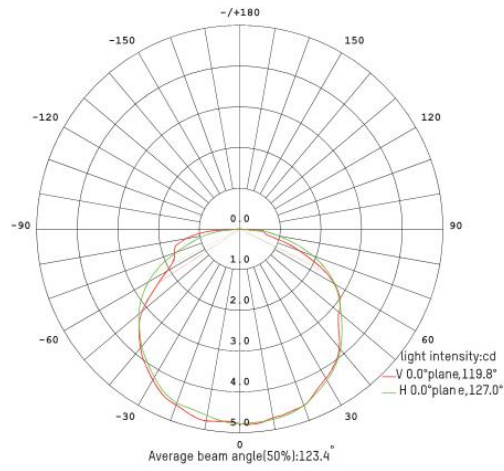

Luminosity Distribution