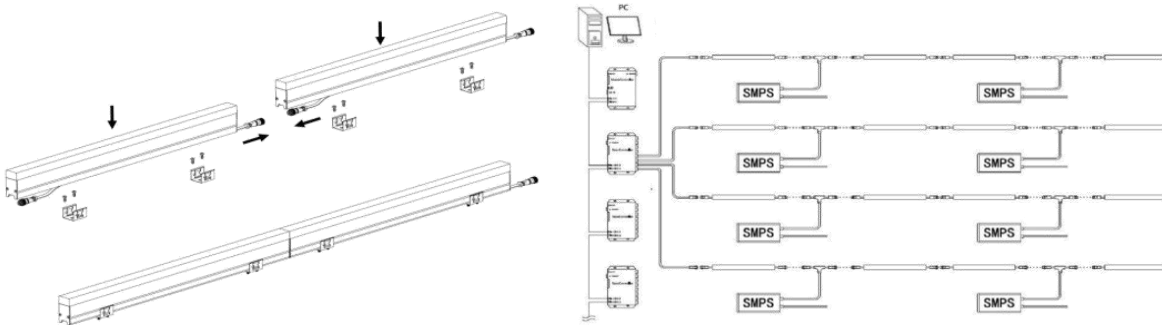

Application

With high brightness and easy installation, SEEKWAY CW62 wall washer suits **various outdoor economic lighting solutions**. Customization options include aluminum colors, adjustable lengths, and LED choices. It boasts UV resistance, VO flame retardancy, and excellent electrical safety **for stable outdoor use**. Structurally, it features a sliding fix for **easy installation** on various brackets and conceals cables for seamless integration. It enhances cityscapes by **outlining high-rises, elevated roads, bridges, and natural landscapes like parks and rivers**.

Specification

Model	CW62-4801
LED type	Philips
Input Voltage	DC 24V
Pixel Composing	/
LED Qty	48pcs
LED Color	Monochrome
Control Mode	On/off
Power Consumption	48W
Grey Scale	65536
Beam Angle	120°
Size	W62*H30*L990MM
Surface Color	Gray
Cover	Glass
Shell material	Aluminum alloy + Glass
PCB material	FR-4
Ingress Protection	IP67
Operating Temp.	-20°C — 60°C
Service life	>80000h

Luminosity Distribution

Installation Method

The power supply can handle up to **24 devices** on one route, depending on the power capacity of the supply.

Application Cases

All rights to interpret this product are reserved by SEEKWAY. We kindly request your understanding that no further notification will be given for product updates.