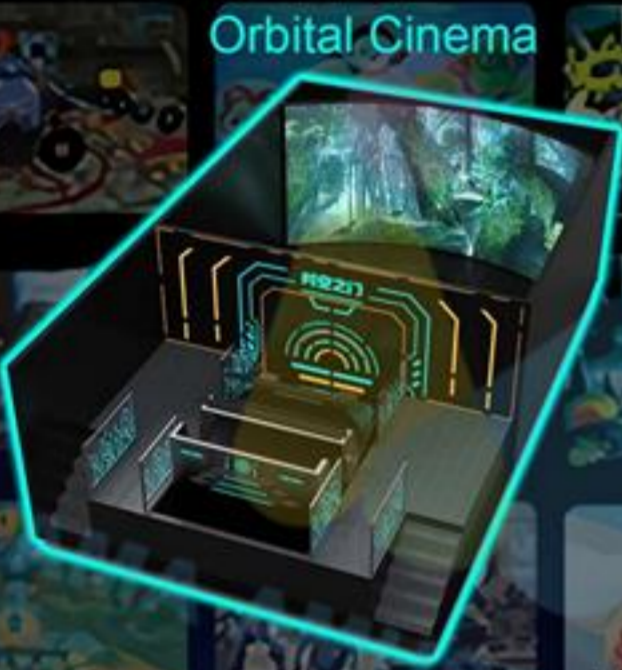

VR ENTIRE PLANNING ONE-STOP SERVICE

Source Manufacturer Complete Styles

Massive selection of original content continuously updated