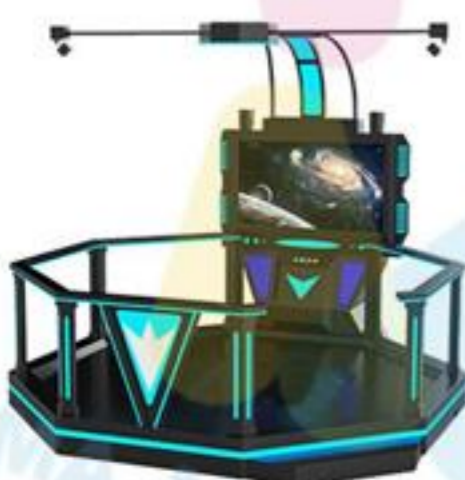

Octave space

Model NO.:AM-V029
Size:L245*W250*H237 CM
Power:800W
Weight:250KG
Player:1
Packina Size:2.55*2.60*2.47 M

Material: Metal + Acrylic