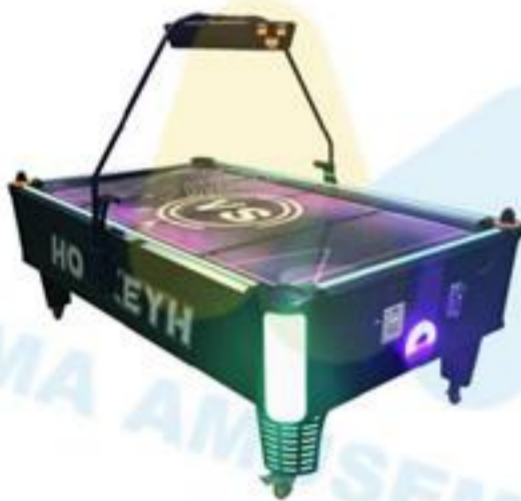

VS Hockey

Model NO.:AM-AIR12
Size:L225*W136*H165CM
Power:200W
Weight:150KG
Player:2
Packing Size:2.30*1.32*1.50 M

Hot popular