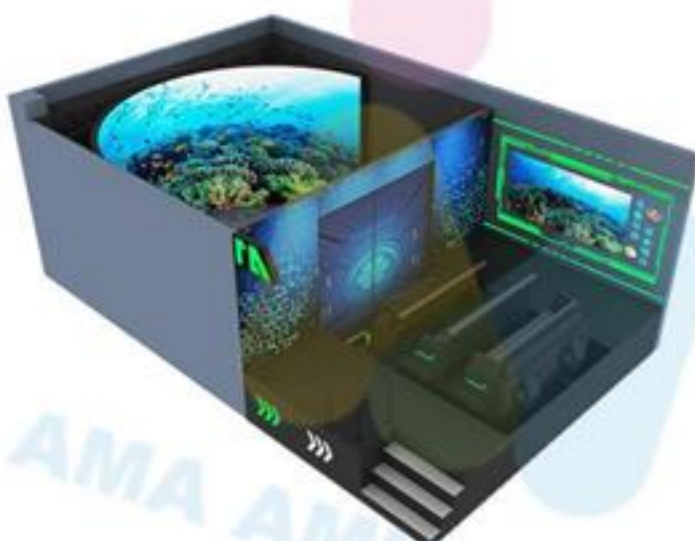

Hot popular  
 Material:Acrylic+hardware

**ORBITAL CINEMA**

Model NO.:AM-V046  
 Size:L1200\*W800\*H450 CM  
 Power:35KW  
 Advantage:100 +Games  
 Player:10  
 Certificate:CE ROHS

Hot popular

**Weightless Space**