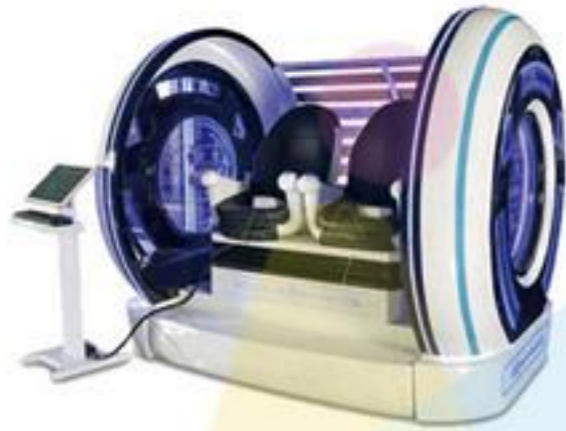

VR cans

Model NO.:AM-V007
Size:L240*W220*H200CM
Power:2500W
Weight:350KG
Player:2
Packing Size:2.50*2.30*2.10 M

Monitor:19 inches
Area:5.28m²