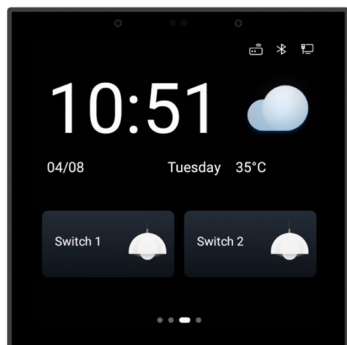

IH-MCSR-VP001

WallEX Lite 4-inch Smart Voice Panel

Description

WallEX Lite is a 4 inch smart home central control panel with an Android 10 operating system, enabling ALL-IN-ONE centralized control and coordinated automation of smart home devices. Featuring multilingual voice commands and AI-driven interaction, it delivers an advanced smart living experience.

Feature

- 4 inch LCD touch screen
- Android 10 operating system with high-powered Quad-core chip
- Built-in ZigBee3.0 smart home gateway
- 2 built-in MIC for voice interaction
- 2-gang switch built-in for direct connected circuits
- Various sensors to monitor spatial conditions in real time

Basic Parameters

Screen Type	Capacitive touchscreen
LCD Screen	4 inch LCD screen, resolution 480*480
Screen Brightness	300 cd / m ²
Touch Screen	Multi-touch capacitive screen
Audio Output	Built-in speaker 8Ω / 1W
Microphones	2 Mic
Power Supply	100 ~ 240 VAC (L and N)
Maximum Power Consumption	6W
Installation	Wall flush mounting, 3"*3" electrical back box (depth ≥50mm)
Product Size	86x86x36mm
Material	PC
Certification	CE