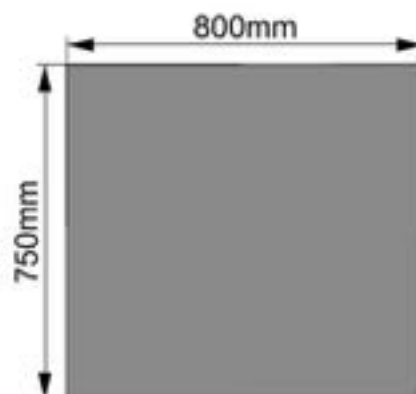

Solar Inverter Cover

Model:MC5-1007030

Dimension:100x70x30cm

Weight:5.5kg

Packing:80pcs/pallet

Top view

Front view

Right view

Solar Inverter Cover

Model:MC5-758030

Dimension:75x80x30cm

Weight:5.2kg

Packing:80pcs/pallet

Top view

Front view

Right view

Solar Inverter Cover

Model:MC5-858030

Dimension:85x80x30cm

Weight:5.5kg

Packing:80pcs/pallet

Top view

Front view

Right view

Solar Inverter Cover

Model:MC5-7510030

Dimension:75x100x30cm

Weight:6kg

Packing:80pcs/pallet

Top view

Front view

Right view