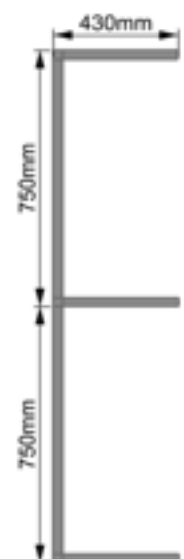

Weight:8.9kg

Packing:40pcs/pallet

Top view

Front view

Right view

Solar Battery Cover

Model:MC5-15010043

Dimension:150x100x43cm

Weight:10.1kg

Packing:40pcs/pallet

Top view

Front view

Right view

Solar Battery Cover

Model:MC5-17010043

Dimension:170x100x43cm

Weight:11kg

Packing:40pcs/pallet

Top view

Front view

Right view

Solar Battery Cover

Model:MC5-20010043

Dimension:200x100x43cm

Weight:12.2kg

Packing:40pcs/pallet

Top view

Front view

Right view

Solar Battery Cover

Model:MC5-22010043

Dimension:220x100x43cm