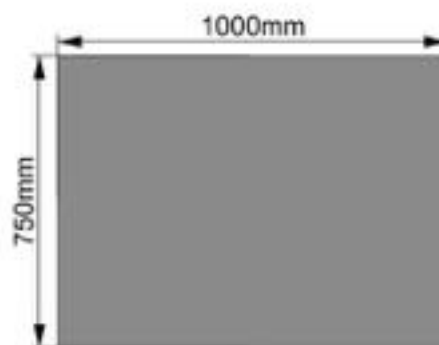

Solar Inverter Cover

Model:MC5-758030

Dimension:75x80x30cm

Weight:5.2kg

Packing:80pcs/pallet

Top view

Front view

Right view

Solar Inverter Cover

Model:MC5-858030

Dimension:85x80x30cm

Weight:5.5kg

Packing:80pcs/pallet

Top view

Front view

Right view

Solar Inverter Cover

Model:MC5-7510030

Dimension:75x100x30cm

Weight:6kg

Packing:80pcs/pallet

Top view

Front view

Right view

Solar Inverter Cover

Model:MC5-8510030

Dimension:85x100x30cm

Weight:6.5kg

Packing:80pcs/pallet

Top view

Front view

Right view