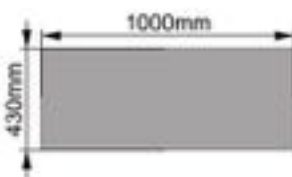

Solar Battery Cover

Model:MC5-22010043

Dimension:220x100x43cm

Weight:13.1kg

Packing:40pcs/pallet

Top view