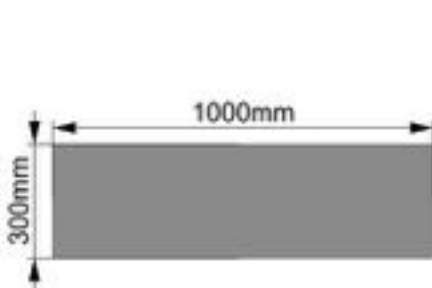

Solar Inverter Cover

Model:MC5-858030

Dimension:85x80x30cm

Weight:5.5kg

Packing:80pcs/pallet

Top view

Front view

Right view

Solar Inverter Cover

Model:MC5-7510030

Dimension:75x100x30cm

Weight:6kg

Packing:80pcs/pallet

Top view

Front view

Right view

Solar Inverter Cover

Model:MC5-8510030

Dimension:85x100x30cm

Weight:6.5kg

Packing:80pcs/pallet

Top view

Front view

Right view

Solar Battery Cover

Model:MC5-10010033

Dimension:100x100x33cm

Weight:7.3kg

Packing:40pcs/pallet

Solar Battery Cover

Model:MC5-12510033

Dimension:125x100x33cm