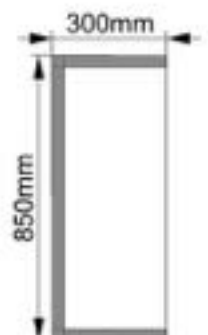

Solar Inverter Cover

Model:MC5-7510030

Dimension:75x100x30cm

Weight:6kg

Packing:80pcs/pallet

Top view

Front view

Right view

Solar Inverter Cover

Model:MC5-8510030

Dimension:85x100x30cm

Weight:6.5kg

Packing:80pcs/pallet

Top view

Front view

Right view

Solar Battery Cover

Model:MC5-10010033

Dimension:100x100x33cm

Weight:7.3kg

Packing:40pcs/pallet

Solar Battery Cover

Model:MC5-12510033

Dimension:125x100x33cm

Weight:8.3kg

Packing:40pcs/pallet

Top view

Front view

Right view

Solar Battery Cover

Model:MC5-10010043

Dimension:100x100x43cm