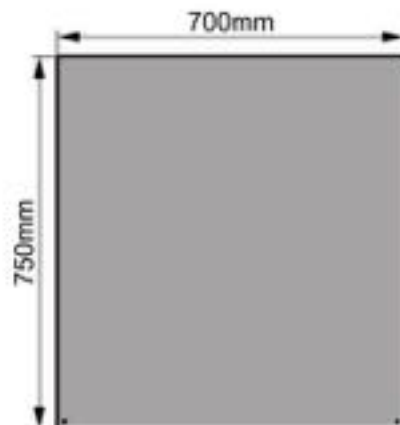

Solar Inverter Cover

Model:MC5-757030

Dimension:75x70x30cm

Weight:4.8kg

Packing:80pcs/pallet

Top view

Front view

Right view

Solar Inverter Cover

Model:MC5-857030

Dimension:85x70x30cm

Weight:5.1kg

Packing:80pcs/pallet

Top view

Front view

Right view

Solar Inverter Cover

Model:MC5-1007030

Dimension:100x70x30cm

Weight:5.5kg

Packing:80pcs/pallet

Top view

Front view

Right view

Solar Inverter Cover

Model:MC5-758030

Dimension:75x80x30cm

Weight:5.2kg

Packing:80pcs/pallet

Top view

Front view

Right view