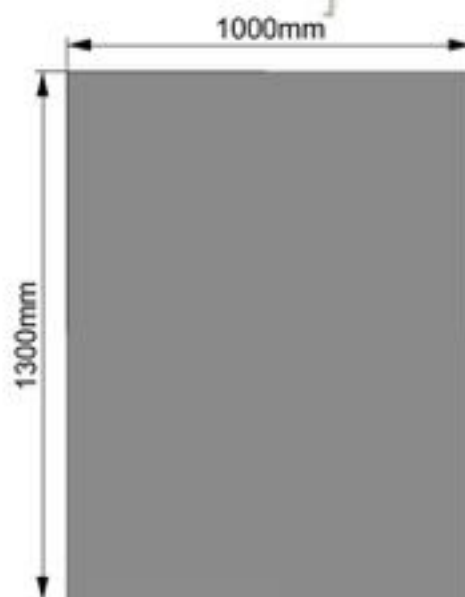

Weight:8.3kg

Packing:40pcs/pallet

Top view

Front view

Right view

Solar Battery Cover

Model:MC5-10010043

Dimension:100x100x43cm

Weight:7.7kg

Packing:40pcs/pallet

Top view

Front view

Right view

Solar Battery Cover

Model:MC5-11510043

Dimension:115x100x43cm

Weight:8.3kg

Packing:40pcs/pallet

Top view

Front view

Right view

Solar Battery Cover

Model:MC5-13010043

Dimension:130x100x43cm

Weight:8.9kg

Packing:40pcs/pallet

Top view

Front view

Right view

Solar Battery Cover

Model:MC5-15010043

Dimension:150x100x43cm