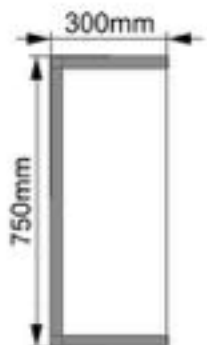

Solar Inverter Cover

Model:MC5-858030

Dimension:85x80x30cm

Weight:5.5kg

Packing:80pcs/pallet

Top view

Front view

Right view

Solar Inverter Cover

Model:MC5-7510030

Dimension:75x100x30cm

Weight:6kg

Packing:80pcs/pallet

Top view

Front view

Right view

Solar Inverter Cover

Model:MC5-8510030

Dimension:85x100x30cm

Weight:6.5kg

Packing:80pcs/pallet

Top view

Front view

Right view

Solar Battery Cover

Model:MC5-10010033

Dimension:100x100x33cm

Weight:7.3kg

Packing:40pcs/pallet

Solar Battery Cover

Model:MC5-12510033

Dimension:125x100x33cm