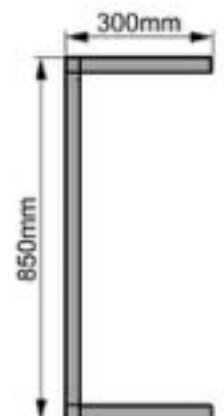

Solar Inverter Cover

Model:MC5-757030

Dimension:75x70x30cm

Weight:4.8kg

Packing:80pcs/pallet

Top view

Front view

Right view

Solar Inverter Cover

Model:MC5-857030

Dimension:85x70x30cm

Weight:5.1kg

Packing:80pcs/pallet

Top view

Front view

Right view

Solar Inverter Cover

Model:MC5-1007030

Dimension:100x70x30cm

Weight:5.5kg

Packing:80pcs/pallet

Top view

Front view

Right view

Solar Inverter Cover

Model:MC5-758030

Dimension:75x80x30cm

Weight:5.2kg

Packing:80pcs/pallet

Top view

Front view

Right view