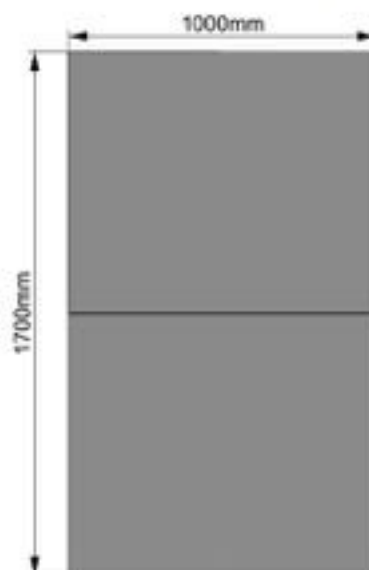

Weight:8.9kg

Packing:40pcs/pallet

Top view

Front view

Right view

Solar Battery Cover

Model:MC5-15010043

Dimension:150x100x43cm

Weight:10.1kg

Packing:40pcs/pallet

Top view

Front view

Right view

Solar Battery Cover

Model:MC5-17010043

Dimension:170x100x43cm

Weight:11kg

Packing:40pcs/pallet

Top view

Front view

Right view

Solar Battery Cover

Model:MC5-20010043

Dimension:200x100x43cm