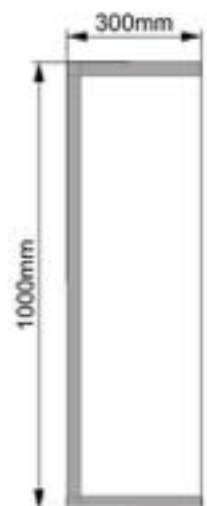

Solar Inverter Cover

Model:MC5-757030

Dimension:75x70x30cm

Weight:4.8kg

Packing:80pcs/pallet

Top view

Front view

Right view

Solar Inverter Cover

Model:MC5-857030

Dimension:85x70x30cm

Weight:5.1kg

Packing:80pcs/pallet

Top view

Front view

Right view

Solar Inverter Cover

Model:MC5-1007030

Dimension:100x70x30cm

Weight:5.5kg

Packing:80pcs/pallet

Top view

Front view

Right view

Solar Inverter Cover

Model:MC5-758030

Dimension:75x80x30cm

Weight:5.2kg

Packing:80pcs/pallet

Top view

Front view

Right view