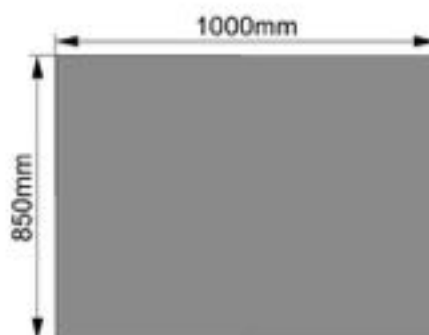

Solar Inverter Cover

Model:MC5-7510030

Dimension:75x100x30cm

Weight:6kg

Packing:80pcs/pallet

Top view

Front view

Right view

Solar Inverter Cover

Model:MC5-8510030

Dimension:85x100x30cm

Weight:6.5kg

Packing:80pcs/pallet

Top view

Front view

Right view

Solar Battery Cover

Model:MC5-10010033

Dimension:100x100x33cm

Weight:7.3kg

Packing:40pcs/pallet

Solar Battery Cover

Model:MC5-12510033

Dimension:125x100x33cm