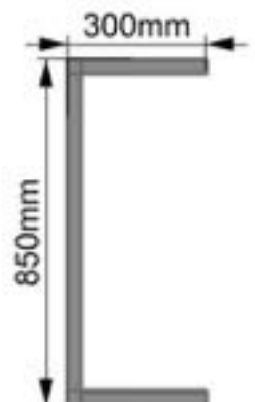

Solar Inverter Cover

Model:MC5-758030

Dimension:75x80x30cm

Weight:5.2kg

Packing:80pcs/pallet

Top view

Front view

Right view

Solar Inverter Cover

Model:MC5-858030

Dimension:85x80x30cm

Weight:5.5kg

Packing:80pcs/pallet

Top view

Front view

Right view

Solar Inverter Cover

Model:MC5-7510030

Dimension:75x100x30cm

Weight:6kg

Packing:80pcs/pallet

Top view

Front view

Right view

Solar Inverter Cover

Model:MC5-8510030

Dimension:85x100x30cm

Weight:6.5kg

Packing:80pcs/pallet

Top view

Front view

Right view