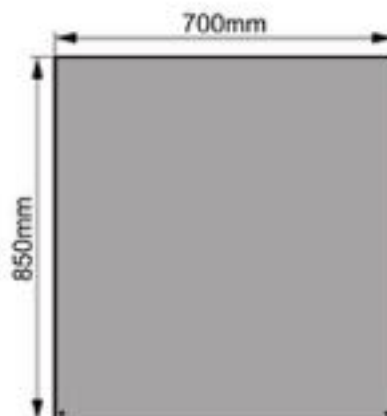

Solar Inverter Cover

Model:MC5-757030

Dimension:75x70x30cm

Weight:4.8kg

Packing:80pcs/pallet

Top view

Front view

Right view

Solar Inverter Cover

Model:MC5-857030

Dimension:85x70x30cm

Weight:5.1kg

Packing:80pcs/pallet

Top view

Front view

Right view

Solar Inverter Cover

Model:MC5-1007030

Dimension:100x70x30cm

Weight:5.5kg

Packing:80pcs/pallet

Top view

Front view

Right view

Solar Inverter Cover

Model:MC5-758030

Dimension:75x80x30cm

Weight:5.2kg

Packing:80pcs/pallet

Top view

Front view

Right view