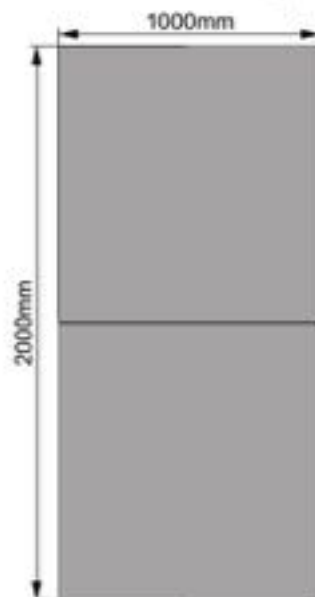

Weight:8.9kg

Packing:40pcs/pallet

Top view

Front view

Right view

Solar Battery Cover

Model:MC5-15010043

Dimension:150x100x43cm

Weight:10.1kg

Packing:40pcs/pallet

Top view

Front view

Right view

Solar Battery Cover

Model:MC5-17010043

Dimension:170x100x43cm

Weight:11kg

Packing:40pcs/pallet

Top view

Front view

Right view

Solar Battery Cover

Model:MC5-20010043

Dimension:200x100x43cm

Weight:12.2kg

Packing:40pcs/pallet

Top view

Front view

Right view

Solar Battery Cover

Model:MC5-22010043

Dimension:220x100x43cm