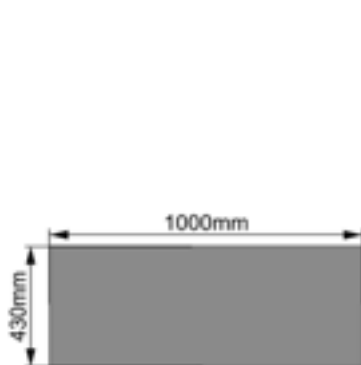

Weight:8.3kg

Packing:40pcs/pallet

Top view

Front view

Right view

Solar Battery Cover

Model:MC5-13010043

Dimension:130x100x43cm

Weight:8.9kg

Packing:40pcs/pallet

Top view

Front view

Right view

Solar Battery Cover

Model:MC5-15010043

Dimension:150x100x43cm

Weight:10.1kg

Packing:40pcs/pallet

Top view

Front view

Right view

Solar Battery Cover

Model:MC5-17010043

Dimension:170x100x43cm

Weight:11kg

Packing:40pcs/pallet

Top view

Front view

Right view

Solar Battery Cover

Model:MC5-20010043

Dimension:200x100x43cm