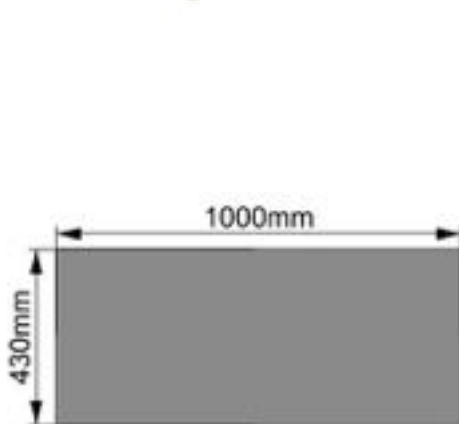

Weight:8.3kg

Packing:40pcs/pallet

Top view

Front view

Right view

Solar Battery Cover

Model:MC5-10010043

Dimension:100x100x43cm

Weight:7.7kg

Packing:40pcs/pallet

Top view

Front view

Right view

Solar Battery Cover

Model:MC5-11510043

Dimension:115x100x43cm

Weight:8.3kg

Packing:40pcs/pallet

Top view

Front view

Right view

Solar Battery Cover

Model:MC5-13010043

Dimension:130x100x43cm

Weight:8.9kg

Packing:40pcs/pallet

Top view

Front view

Right view

Solar Battery Cover

Model:MC5-15010043

Dimension:150x100x43cm