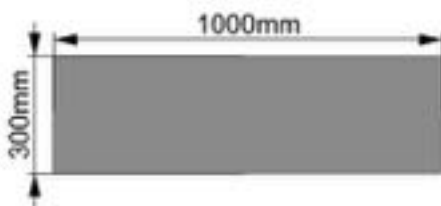

Solar Inverter Cover

Model:MC5-758030

Dimension:75x80x30cm

Weight:5.2kg

Packing:80pcs/pallet

Top view

Front view

Right view

Solar Inverter Cover

Model:MC5-858030

Dimension:85x80x30cm

Weight:5.5kg

Packing:80pcs/pallet

Top view

Front view

Right view

Solar Inverter Cover

Model:MC5-7510030

Dimension:75x100x30cm

Weight:6kg

Packing:80pcs/pallet

Top view

Front view

Right view

Solar Inverter Cover

Model:MC5-8510030

Dimension:85x100x30cm

Weight:6.5kg

Packing:80pcs/pallet

Top view

Front view

Right view