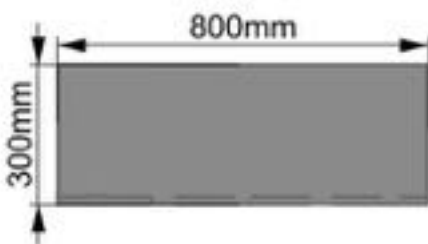

Solar Inverter Cover

Model:MC5-1007030

Dimension:100x70x30cm

Weight:5.5kg

Packing:80pcs/pallet

Top view

Front view

Right view

Solar Inverter Cover

Model:MC5-758030

Dimension:75x80x30cm

Weight:5.2kg

Packing:80pcs/pallet

Top view

Front view

Right view

Solar Inverter Cover

Model:MC5-858030

Dimension:85x80x30cm

Weight:5.5kg

Packing:80pcs/pallet

Top view

Front view

Right view

Solar Inverter Cover

Model:MC5-7510030

Dimension:75x100x30cm

Weight:6kg

Packing:80pcs/pallet

Top view

Front view

Right view