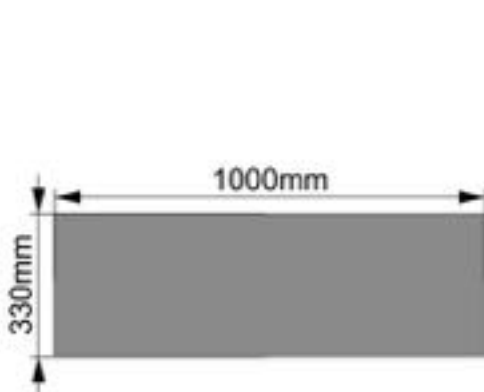

Solar Inverter Cover

Model:MC5-7510030

Dimension:75x100x30cm

Weight:6kg

Packing:80pcs/pallet

Top view

Front view

Right view

Solar Inverter Cover

Model:MC5-8510030

Dimension:85x100x30cm

Weight:6.5kg

Packing:80pcs/pallet

Top view

Front view

Right view

Solar Battery Cover

Model:MC5-10010033

Dimension:100x100x33cm

Weight:7.3kg

Packing:40pcs/pallet

Solar Battery Cover

Model:MC5-12510033

Dimension:125x100x33cm

Weight:8.3kg

Packing:40pcs/pallet

Top view

Front view

Right view

Solar Battery Cover

Model:MC5-10010043

Dimension:100x100x43cm