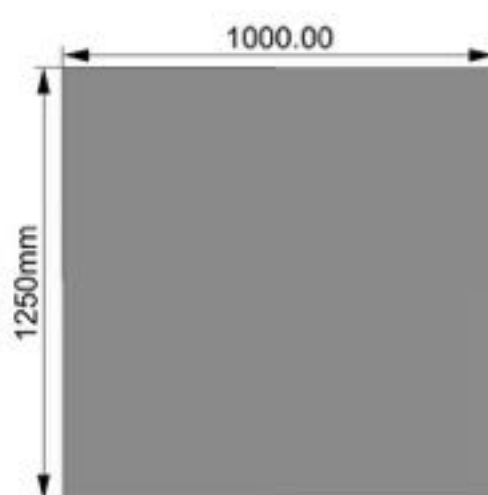

Solar Inverter Cover

Model:MC5-7510030

Dimension:75x100x30cm

Weight:6kg

Packing:80pcs/pallet

Top view

Front view

Right view

Solar Inverter Cover

Model:MC5-8510030

Dimension:85x100x30cm

Weight:6.5kg

Packing:80pcs/pallet

Top view

Front view

Right view

Solar Battery Cover

Model:MC5-10010033

Dimension:100x100x33cm

Weight:7.3kg

Packing:40pcs/pallet

Solar Battery Cover

Model:MC5-12510033

Dimension:125x100x33cm

Weight:8.3kg

Packing:40pcs/pallet

Top view

Front view

Right view

Solar Battery Cover

Model:MC5-10010043

Dimension:100x100x43cm