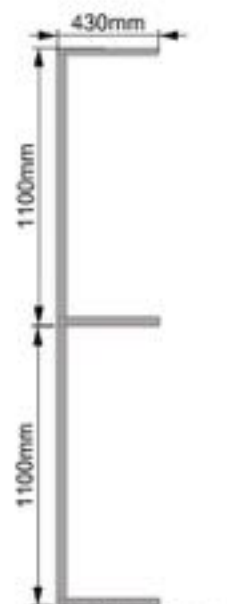

Weight:10.1kg

Packing:40pcs/pallet

Top view

Front view

Right view

Solar Battery Cover

Model:MC5-17010043

Dimension:170x100x43cm

Weight:11kg

Packing:40pcs/pallet

Top view

Front view

Right view

Solar Battery Cover

Model:MC5-20010043

Dimension:200x100x43cm

Weight:12.2kg

Packing:40pcs/pallet

Top view

Front view

Right view

Solar Battery Cover

Model:MC5-22010043

Dimension:220x100x43cm

Weight:13.1kg

Packing:40pcs/pallet

Top view

Front view

Right view