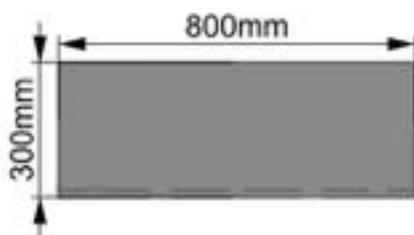

Solar Inverter Cover

Model:MC5-857030

Dimension:85x70x30cm

Weight:5.1kg

Packing:80pcs/pallet

Top view

Front view

Right view

Solar Inverter Cover

Model:MC5-1007030

Dimension:100x70x30cm

Weight:5.5kg

Packing:80pcs/pallet

Top view

Front view

Right view

Solar Inverter Cover

Model:MC5-758030

Dimension:75x80x30cm

Weight:5.2kg

Packing:80pcs/pallet

Top view

Front view

Right view

Solar Inverter Cover

Model:MC5-858030

Dimension:85x80x30cm

Weight:5.5kg

Packing:80pcs/pallet

Top view

Front view

Right view