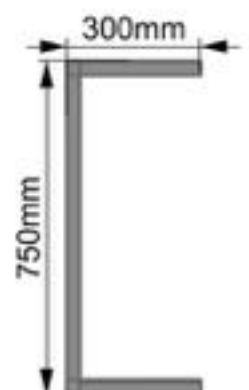

Solar Inverter Cover

Model:MC5-1007030

Dimension:100x70x30cm

Weight:5.5kg

Packing:80pcs/pallet

Top view

Front view

Right view

Solar Inverter Cover

Model:MC5-758030

Dimension:75x80x30cm

Weight:5.2kg

Packing:80pcs/pallet

Top view

Front view

Right view

Solar Inverter Cover

Model:MC5-858030

Dimension:85x80x30cm

Weight:5.5kg

Packing:80pcs/pallet

Top view

Front view

Right view

Solar Inverter Cover

Model:MC5-7510030

Dimension:75x100x30cm

Weight:6kg

Packing:80pcs/pallet

Top view

Front view

Right view