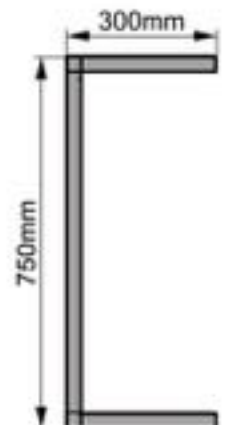

Solar Inverter Cover

Model:MC5-757030

Dimension:75x70x30cm

Weight:4.8kg

Packing:80pcs/pallet

Top view

Front view

Right view

Solar Inverter Cover

Model:MC5-857030

Dimension:85x70x30cm

Weight:5.1kg

Packing:80pcs/pallet

Top view

Front view

Right view

Solar Inverter Cover

Model:MC5-1007030

Dimension:100x70x30cm

Weight:5.5kg

Packing:80pcs/pallet

Top view

Front view

Right view

Solar Inverter Cover

Model:MC5-758030

Dimension:75x80x30cm

Weight:5.2kg

Packing:80pcs/pallet

Top view

Front view

Right view