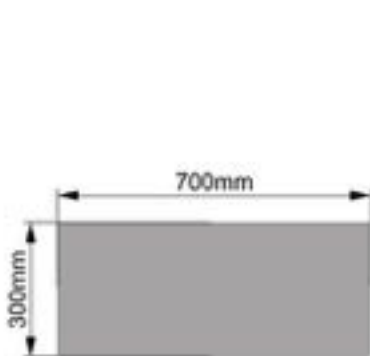

Solar Inverter Cover

Model:MC5-857030

Dimension:85x70x30cm

Weight:5.1kg

Packing:80pcs/pallet

Top view

Front view

Right view

Solar Inverter Cover

Model:MC5-1007030

Dimension:100x70x30cm

Weight:5.5kg

Packing:80pcs/pallet

Top view

Front view

Right view

Solar Inverter Cover

Model:MC5-758030

Dimension:75x80x30cm

Weight:5.2kg

Packing:80pcs/pallet

Top view

Front view

Right view

Solar Inverter Cover

Model:MC5-858030

Dimension:85x80x30cm

Weight:5.5kg

Packing:80pcs/pallet

Top view

Front view

Right view