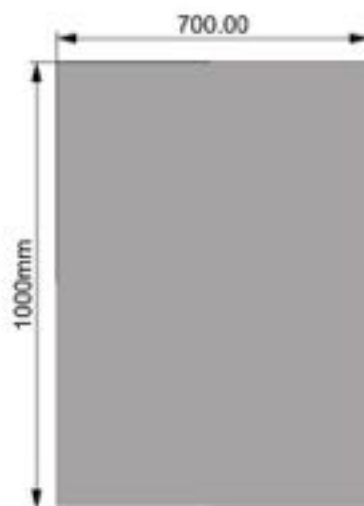

Solar Inverter Cover

Model:MC5-757030

Dimension:75x70x30cm

Weight:4.8kg

Packing:80pcs/pallet

Top view

Front view

Right view

Solar Inverter Cover

Model:MC5-857030

Dimension:85x70x30cm

Weight:5.1kg

Packing:80pcs/pallet

Top view

Front view

Right view

Solar Inverter Cover

Model:MC5-1007030

Dimension:100x70x30cm

Weight:5.5kg

Packing:80pcs/pallet

Top view

Front view

Right view

Solar Inverter Cover

Model:MC5-758030

Dimension:75x80x30cm

Weight:5.2kg

Packing:80pcs/pallet

Top view

Front view

Right view