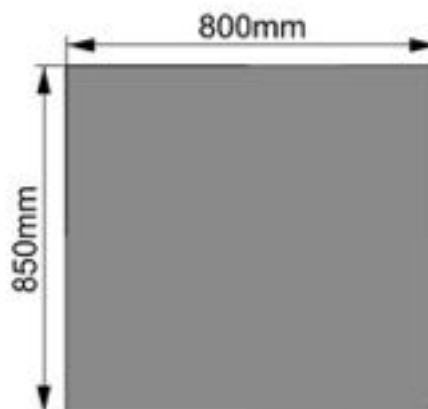

Solar Inverter Cover

Model:MC5-758030

Dimension:75x80x30cm

Weight:5.2kg

Packing:80pcs/pallet

Top view

Front view

Right view

Solar Inverter Cover

Model:MC5-858030

Dimension:85x80x30cm

Weight:5.5kg

Packing:80pcs/pallet

Top view

Front view

Right view

Solar Inverter Cover

Model:MC5-7510030

Dimension:75x100x30cm

Weight:6kg

Packing:80pcs/pallet

Top view

Front view

Right view

Solar Inverter Cover

Model:MC5-8510030

Dimension:85x100x30cm

Weight:6.5kg

Packing:80pcs/pallet

Top view

Front view

Right view