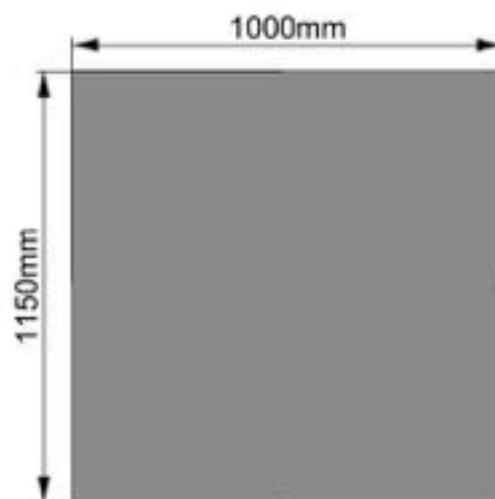

Weight:8.3kg

Packing:40pcs/pallet

Top view

Front view

Right view

Solar Battery Cover

Model:MC5-10010043

Dimension:100x100x43cm

Weight:7.7kg

Packing:40pcs/pallet

Top view

Front view

Right view

Solar Battery Cover

Model:MC5-11510043

Dimension:115x100x43cm

Weight:8.3kg

Packing:40pcs/pallet

Top view

Front view

Right view

Solar Battery Cover

Model:MC5-13010043

Dimension:130x100x43cm

Weight:8.9kg

Packing:40pcs/pallet

Top view

Front view

Right view

Solar Battery Cover

Model:MC5-15010043

Dimension:150x100x43cm