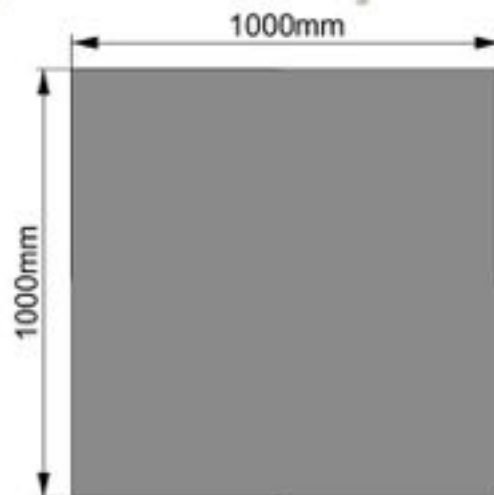

Solar Inverter Cover

Model:MC5-8510030

Dimension:85x100x30cm

Weight:6.5kg

Packing:80pcs/pallet

Top view

Front view

Right view

Solar Battery Cover

Model:MC5-10010033

Dimension:100x100x33cm

Weight:7.3kg

Packing:40pcs/pallet

Solar Battery Cover

Model:MC5-12510033

Dimension:125x100x33cm

Weight:8.3kg

Packing:40pcs/pallet

Top view

Front view

Right view

Solar Battery Cover

Model:MC5-10010043

Dimension:100x100x43cm

Weight:7.7kg

Packing:40pcs/pallet

Top view

Front view

Right view

Solar Battery Cover

Model:MC5-11510043

Dimension:115x100x43cm