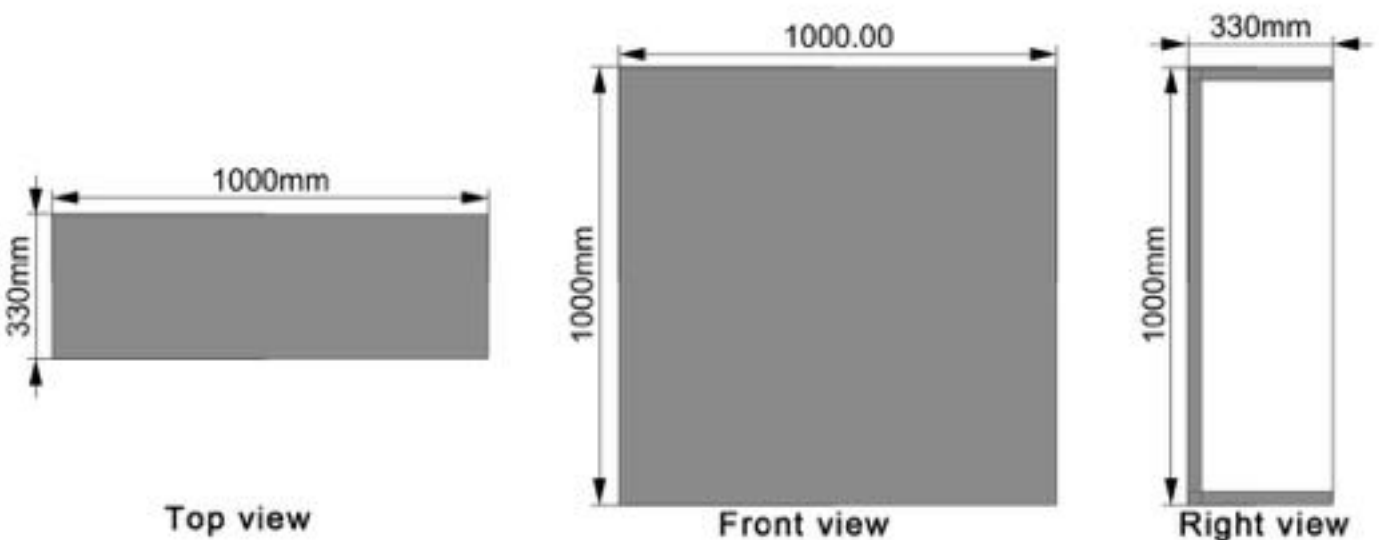

Solar Inverter Cover

Model:MC5-7510030

Dimension:75x100x30cm

Weight:6kg

Packing:80pcs/pallet

Top view

Front view

Right view

Solar Inverter Cover

Model:MC5-8510030

Dimension:85x100x30cm

Weight:6.5kg

Packing:80pcs/pallet

Top view

Front view

Right view

Solar Battery Cover

Model:MC5-10010033

Dimension:100x100x33cm

Weight:7.3kg

Packing:40pcs/pallet

Solar Battery Cover

Model:MC5-12510033

Dimension:125x100x33cm

Weight:8.3kg

Packing:40pcs/pallet

Top view

Front view

Right view

Solar Battery Cover

Model:MC5-10010043

Dimension:100x100x43cm