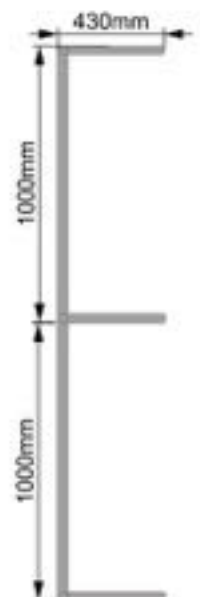

Weight:10.1kg

Packing:40pcs/pallet

Top view

Front view

Right view

Solar Battery Cover

Model:MC5-17010043

Dimension:170x100x43cm

Weight:11kg

Packing:40pcs/pallet

Top view

Front view

Right view

Solar Battery Cover

Model:MC5-20010043

Dimension:200x100x43cm

Weight:12.2kg

Packing:40pcs/pallet

Top view

Front view

Right view

Solar Battery Cover

Model:MC5-22010043

Dimension:220x100x43cm

Weight:13.1kg

Packing:40pcs/pallet

Top view

Front view

Right view