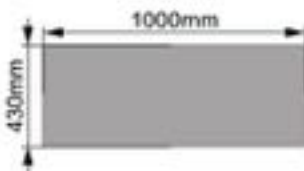

Weight:10.1kg

Packing:40pcs/pallet

Top view

Front view

Right view

Solar Battery Cover

Model:MC5-17010043

Dimension:170x100x43cm

Weight:11kg

Packing:40pcs/pallet

Top view

Front view

Right view

Solar Battery Cover

Model:MC5-20010043

Dimension:200x100x43cm

Weight:12.2kg

Packing:40pcs/pallet

Top view

Front view

Right view

Solar Battery Cover

Model:MC5-22010043

Dimension:220x100x43cm