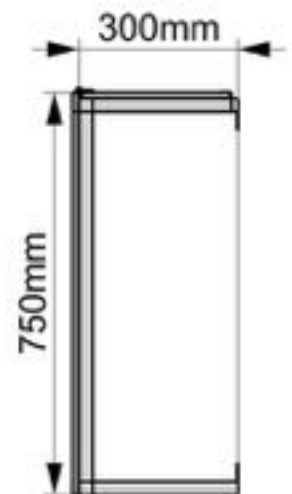

Solar Inverter Cover

Model:MC6-757030

Dimension:75x70x30cm

Weight:2.4kg

Packing:80pcs/pallet

Top view

Front view

Right view

Solar Inverter Cover

Model:MC6-857030

Dimension:85x70x30cm

Weight:2.55kg

Packing:80pcs/pallet

Top view

Front view

Right view

Solar Inverter Cover

Model:MC6-1007030

Dimension:100x70x30cm

Weight:2.75kg

Packing:80pcs/pallet

Top view

Front view

Right view

Solar Inverter Cover

Model:MC6-758030

Dimension:75x80x30cm

Weight:2.6kg

Packing:80pcs/pallet

Top view

Front view

Right view