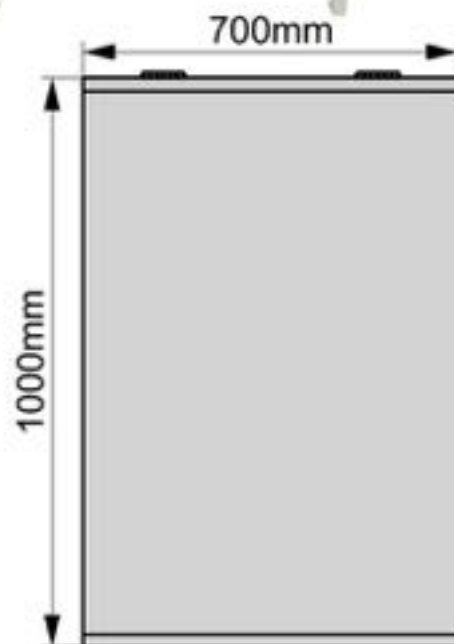

Solar Inverter Cover

Model:MC6-757030

Dimension:75x70x30cm

Weight:2.4kg

Packing:80pcs/pallet

Top view

Front view

Right view

Solar Inverter Cover

Model:MC6-857030

Dimension:85x70x30cm

Weight:2.55kg

Packing:80pcs/pallet

Top view

Front view

Right view

Solar Inverter Cover

Model:MC6-1007030

Dimension:100x70x30cm

Weight:2.75kg

Packing:80pcs/pallet

Top view

Front view

Right view

Solar Inverter Cover

Model:MC6-758030

Dimension:75x80x30cm

Weight:2.6kg

Packing:80pcs/pallet

Top view

Front view

Right view