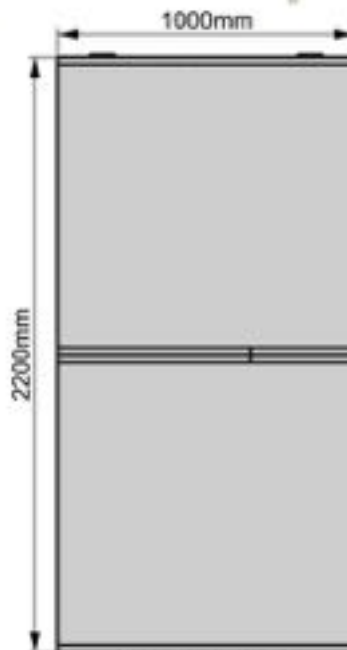

Front view

Right view

Solar Battery Cover

Model:MC6-17010043

Dimension:170x100x43cm

Weight:5.5kg

Packing:40pcs/pallet

Top view

Front view

Right view

Solar Battery Cover

Model:MC6-20010043

Dimension:200x100x43cm

Weight:6.1kg

Packing:40pcs/pallet

Top view

Front view

Right view

Solar Battery Cover

Model:MC6-22010043

Dimension:220x100x43cm

Weight:6.55kg

Packing:40pcs/pallet

Top view

Front view

Right view