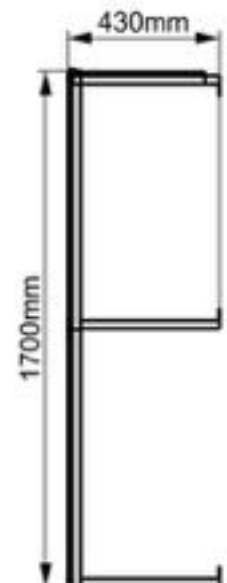

Weight:4.45kg

Packing:40pcs/pallet

Solar Battery Cover

Model:MC6-15010043

Dimension:150x100x43cm

Weight:5.05kg

Packing:40pcs/pallet

Top view

Front view

Right view

Solar Battery Cover

Model:MC6-17010043

Dimension:170x100x43cm

Weight:5.5kg

Packing:40pcs/pallet

Top view

Front view

Right view

Solar Battery Cover

Model:MC6-20010043

Dimension:200x100x43cm

Weight:6.1kg

Packing:40pcs/pallet

Top view

Front view

Right view

Solar Battery Cover

Model:MC6-22010043

Dimension:220x100x43cm

Weight:6.55kg

Packing:40pcs/pallet

Top view