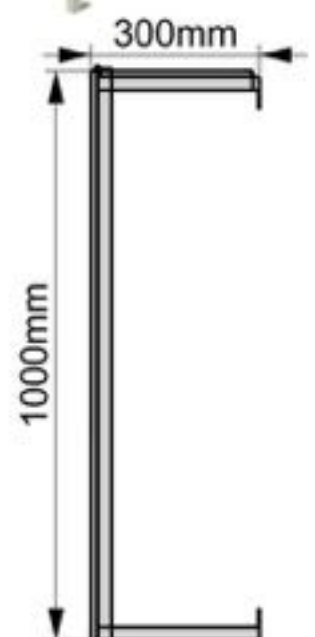

Solar Inverter Cover

Model:MC6-757030

Dimension:75x70x30cm

Weight:2.4kg

Packing:80pcs/pallet

Top view

Front view

Right view

Solar Inverter Cover

Model:MC6-857030

Dimension:85x70x30cm

Weight:2.55kg

Packing:80pcs/pallet

Top view

Front view

Right view

Solar Inverter Cover

Model:MC6-1007030

Dimension:100x70x30cm

Weight:2.75kg

Packing:80pcs/pallet

Top view

Front view

Right view

Solar Inverter Cover

Model:MC6-758030

Dimension:75x80x30cm

Weight:2.6kg

Packing:80pcs/pallet

Top view

Front view

Right view