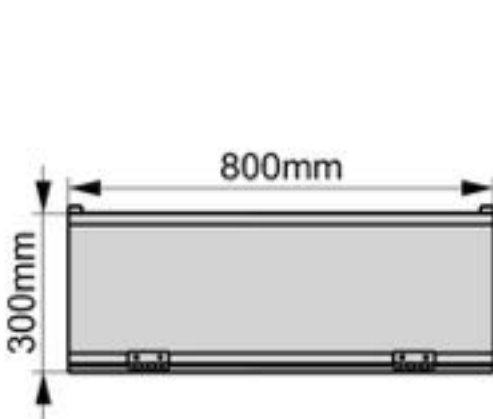

Solar Inverter Cover

Model:MC6-1007030

Dimension:100x70x30cm

Weight:2.75kg

Packing:80pcs/pallet

Top view

Front view

Right view

Solar Inverter Cover

Model:MC6-758030

Dimension:75x80x30cm

Weight:2.6kg

Packing:80pcs/pallet

Top view

Front view

Right view

Solar Inverter Cover

Model:MC6-858030

Dimension:85x80x30cm

Weight:2.75kg

Packing:80pcs/pallet

Top view

Front view

Right view

Solar Inverter Cover

Model:MC6-7510030

Dimension:75x100x30cm

Weight:3kg

Packing:80pcs/pallet

Top view

Front view

Right view