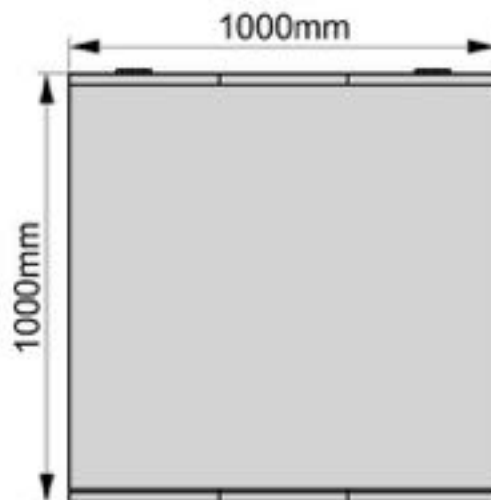

Solar Inverter Cover

Model:MC6-8510030

Dimension:85x100x30cm

Weight:3.25kg

Packing:80pcs/pallet

Solar Battery Cover

Model:MC6-10010033

Dimension:100x100x33cm

Weight:3.65kg

Packing:40pcs/pallet

Top view

Front view

Right view

Solar Battery Cover

Model:MC6-12510033

Dimension:125x100x33cm

Weight:4.15kg

Packing:40pcs/pallet

Top view

Front view

Right view

Solar Battery Cover

Model:MC6-10010043

Dimension:100x100x43cm

Weight:3.85kg

Packing:40pcs/pallet

Top view

Front view

Right view

Solar Battery Cover

Model:MC6-11510043

Dimension:115x100x43cm