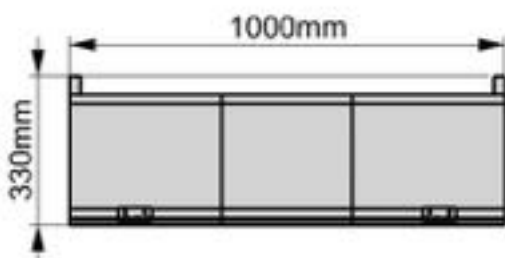

Solar Inverter Cover

Model:MC6-7510030

Dimension:75x100x30cm

Weight:3kg

Packing:80pcs/pallet

Top view

Front view

Right view

Solar Inverter Cover

Model:MC6-8510030

Dimension:85x100x30cm

Weight:3.25kg

Packing:80pcs/pallet

Solar Battery Cover

Model:MC6-10010033

Dimension:100x100x33cm

Weight:3.65kg

Packing:40pcs/pallet

Top view

Front view

Right view

Solar Battery Cover

Model:MC6-12510033

Dimension:125x100x33cm

Weight:4.15kg

Packing:40pcs/pallet

Top view

Front view

Right view

Solar Battery Cover

Model:MC6-10010043

Dimension:100x100x43cm