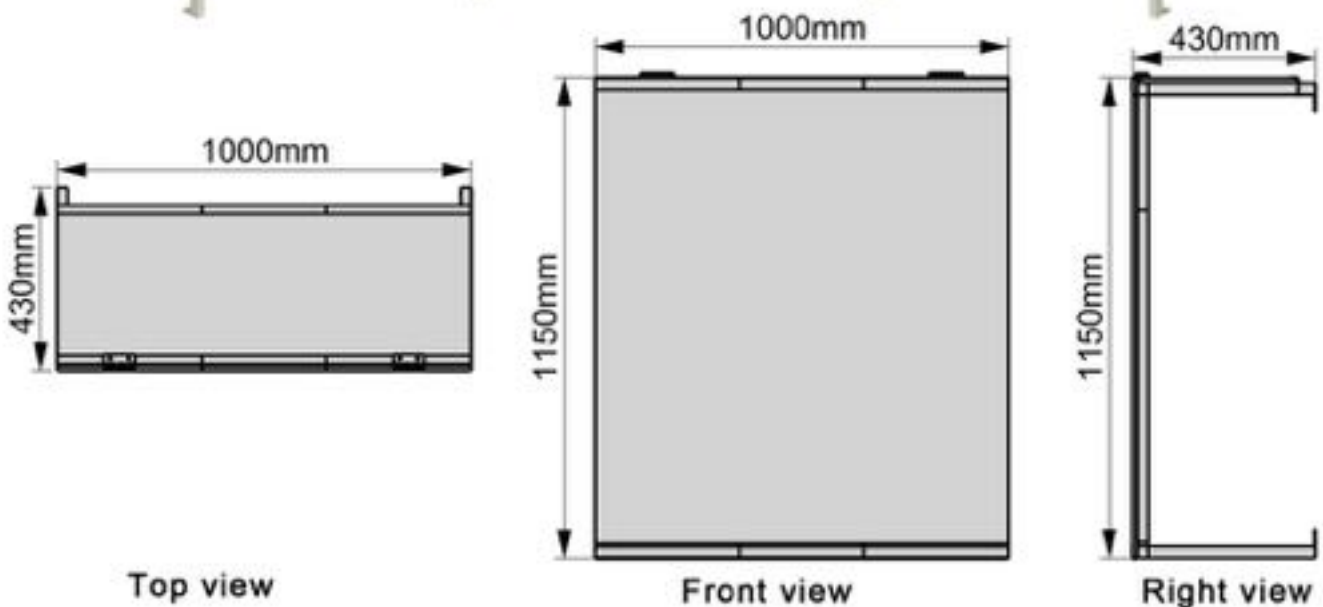

Solar Inverter Cover

Model:MC6-7510030

Dimension:75x100x30cm

Weight:3kg

Packing:80pcs/pallet

Top view

Front view

Right view

Weight:4.15kg

Packing:40pcs/pallet

Top view

Front view

Right view

Solar Battery Cover

Model:MC6-10010043

Dimension:100x100x43cm

Weight:3.85kg

Packing:40pcs/pallet

Top view

Front view

Right view

Solar Battery Cover

Model:MC6-11510043

Dimension:115x100x43cm

Weight:4.15kg

Packing:40pcs/pallet

Top view

Front view

Right view

Solar Battery Cover

Model:MC6-13010043

Dimension:130x100x43cm