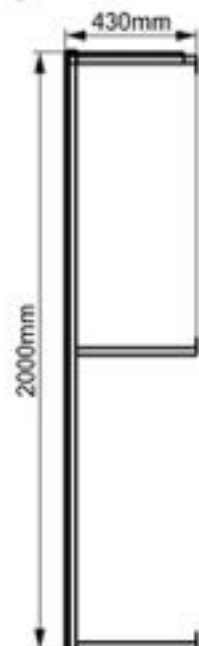

Front view

Right view

Solar Battery Cover

Model:MC6-17010043

Dimension:170x100x43cm

Weight:5.5kg

Packing:40pcs/pallet

Top view

Front view

Right view

Solar Battery Cover

Model:MC6-20010043

Dimension:200x100x43cm

Weight:6.1kg

Packing:40pcs/pallet

Top view

Front view

Right view

Solar Battery Cover

Model:MC6-22010043

Dimension:220x100x43cm

Weight:6.55kg

Packing:40pcs/pallet

Top view

Front view

Right view