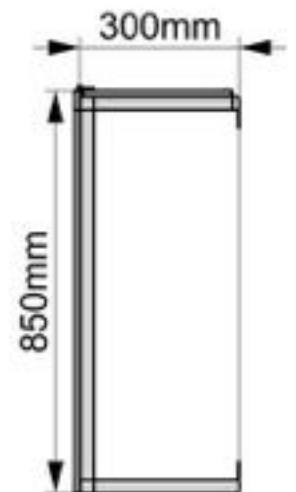

Solar Inverter Cover

Model:MC6-757030

Dimension:75x70x30cm

Weight:2.4kg

Packing:80pcs/pallet

Top view

Front view

Right view

Solar Inverter Cover

Model:MC6-857030

Dimension:85x70x30cm

Weight:2.55kg

Packing:80pcs/pallet

Top view

Front view

Right view

Solar Inverter Cover

Model:MC6-1007030

Dimension:100x70x30cm

Weight:2.75kg

Packing:80pcs/pallet

Top view

Front view

Right view

Solar Inverter Cover

Model:MC6-758030

Dimension:75x80x30cm

Weight:2.6kg

Packing:80pcs/pallet

Top view

Front view

Right view