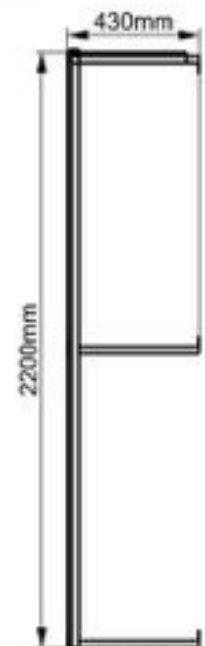

Front view

Right view

Solar Battery Cover

Model:MC6-17010043

Dimension:170x100x43cm

Weight:5.5kg

Packing:40pcs/pallet

Top view

Front view

Right view

Solar Battery Cover

Model:MC6-20010043

Dimension:200x100x43cm

Weight:6.1kg

Packing:40pcs/pallet

Top view

Front view

Right view

Solar Battery Cover

Model:MC6-22010043

Dimension:220x100x43cm

Weight:6.55kg

Packing:40pcs/pallet

Top view

Front view

Right view