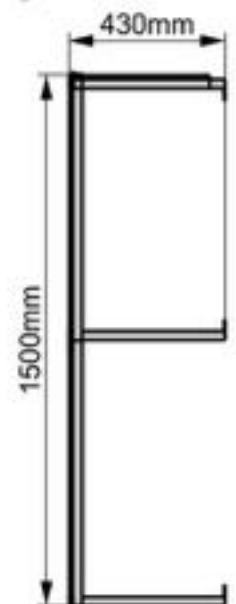

Weight:4.15kg

Packing:40pcs/pallet

Top view

Front view

Right view

Solar Battery Cover

Model:MC6-13010043

Dimension:130x100x43cm

Weight:4.45kg

Packing:40pcs/pallet

Solar Battery Cover

Model:MC6-15010043

Dimension:150x100x43cm

Weight:5.05kg

Packing:40pcs/pallet

Top view

Front view

Right view

Solar Battery Cover

Model:MC6-17010043

Dimension:170x100x43cm

Weight:5.5kg

Packing:40pcs/pallet

Top view

Front view

Right view

Solar Battery Cover

Model:MC6-20010043

Dimension:200x100x43cm

Weight:6.1kg

Packing:40pcs/pallet

Top view