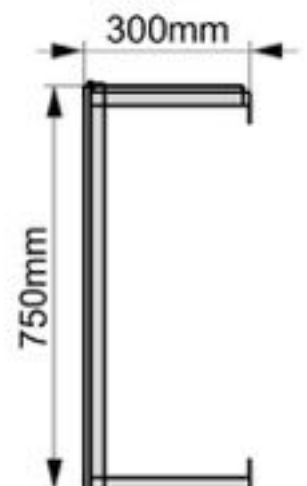

Solar Inverter Cover

Model:MC6-1007030

Dimension:100x70x30cm

Weight:2.75kg

Packing:80pcs/pallet

Top view

Front view

Right view

Solar Inverter Cover

Model:MC6-758030

Dimension:75x80x30cm

Weight:2.6kg

Packing:80pcs/pallet

Top view

Front view

Right view

Solar Inverter Cover

Model:MC6-858030

Dimension:85x80x30cm

Weight:2.75kg

Packing:80pcs/pallet

Top view

Front view

Right view

Solar Inverter Cover

Model:MC6-7510030

Dimension:75x100x30cm

Weight:3kg

Packing:80pcs/pallet

Top view

Front view

Right view