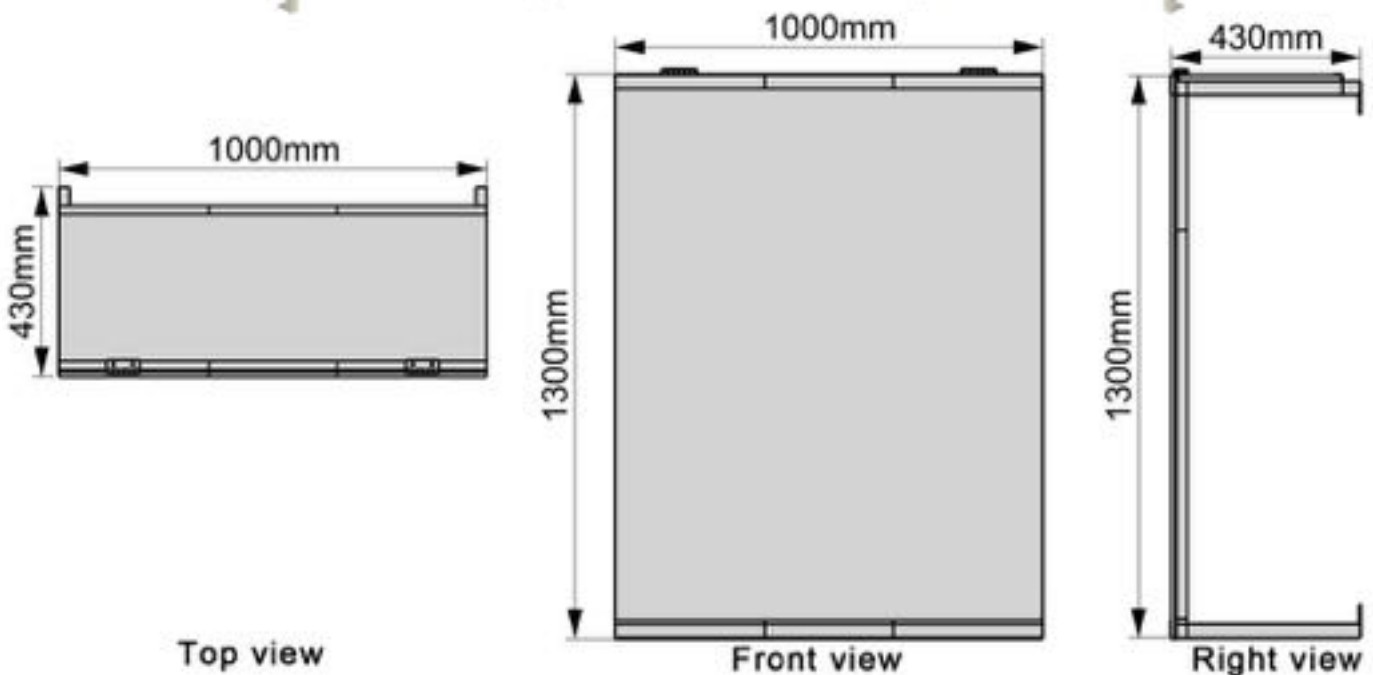

Weight:4.15kg

Packing:40pcs/pallet

Top view

Front view

Right view

Solar Battery Cover

Model:MC6-13010043

Dimension:130x100x43cm

Weight:4.45kg

Packing:40pcs/pallet

Solar Battery Cover

Model:MC6-15010043

Dimension:150x100x43cm

Weight:5.05kg

Packing:40pcs/pallet

Top view

Front view

Right view

Solar Battery Cover

Model:MC6-17010043

Dimension:170x100x43cm

Weight:5.5kg

Packing:40pcs/pallet

Top view

Front view

Right view

Solar Battery Cover

Model:MC6-20010043

Dimension:200x100x43cm

Weight:6.1kg

Packing:40pcs/pallet

Top view