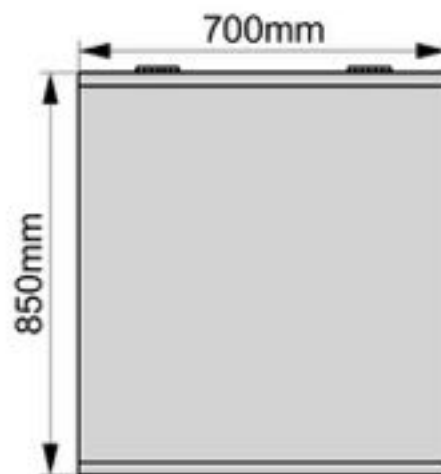

Solar Inverter Cover

Model:MC6-757030

Dimension:75x70x30cm

Weight:2.4kg

Packing:80pcs/pallet

Top view

Front view

Right view

Solar Inverter Cover

Model:MC6-857030

Dimension:85x70x30cm

Weight:2.55kg

Packing:80pcs/pallet

Top view

Front view

Right view

Solar Inverter Cover

Model:MC6-1007030

Dimension:100x70x30cm

Weight:2.75kg

Packing:80pcs/pallet

Top view

Front view

Right view

Solar Inverter Cover

Model:MC6-758030

Dimension:75x80x30cm

Weight:2.6kg

Packing:80pcs/pallet

Top view

Front view

Right view