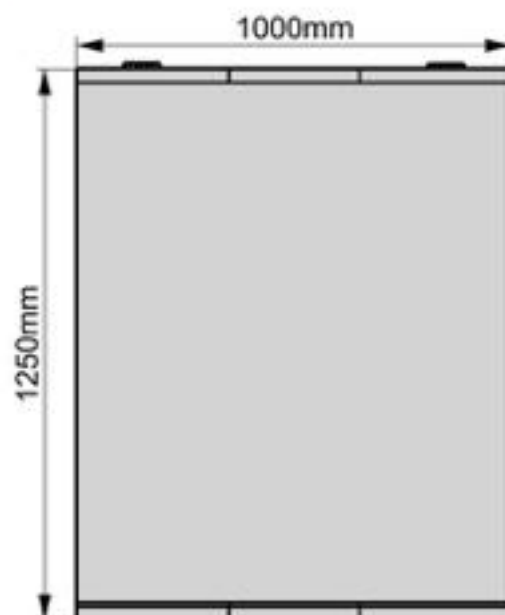

Solar Inverter Cover

Model:MC6-7510030

Dimension:75x100x30cm

Weight:3kg

Packing:80pcs/pallet

Top view

Front view

Right view

Solar Inverter Cover

Model:MC6-8510030

Dimension:85x100x30cm

Weight:3.25kg

Packing:80pcs/pallet

Solar Battery Cover

Model:MC6-10010033

Dimension:100x100x33cm

Weight:3.65kg

Packing:40pcs/pallet

Top view

Front view

Right view

Solar Battery Cover

Model:MC6-12510033

Dimension:125x100x33cm

Weight:4.15kg

Packing:40pcs/pallet

Top view

Front view

Right view

Solar Battery Cover

Model:MC6-10010043

Dimension:100x100x43cm