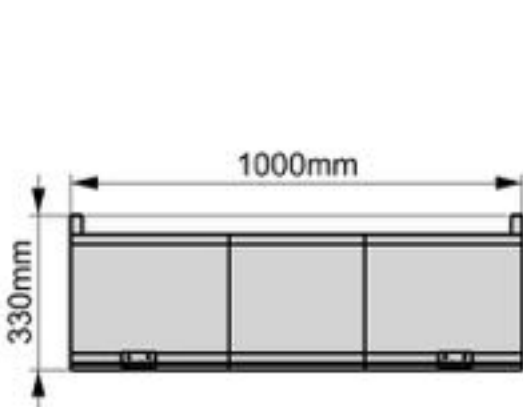

Solar Inverter Cover

Model:MC6-7510030

Dimension:75x100x30cm

Weight:3kg

Packing:80pcs/pallet

Top view

Front view

Right view

Solar Inverter Cover

Model:MC6-8510030

Dimension:85x100x30cm

Weight:3.25kg

Packing:80pcs/pallet

Solar Battery Cover

Model:MC6-10010033

Dimension:100x100x33cm

Weight:3.65kg

Packing:40pcs/pallet

Top view

Front view

Right view

Solar Battery Cover

Model:MC6-12510033

Dimension:125x100x33cm

Weight:4.15kg

Packing:40pcs/pallet

Top view

Front view

Right view

Solar Battery Cover

Model:MC6-10010043

Dimension:100x100x43cm