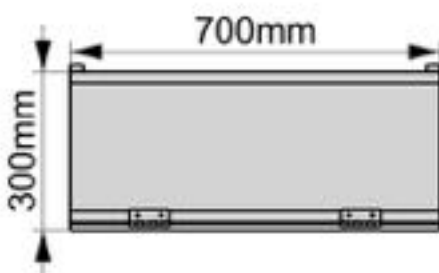

Solar Inverter Cover

Model:MC6-757030

Dimension:75x70x30cm

Weight:2.4kg

Packing:80pcs/pallet

Top view

Front view

Right view

Solar Inverter Cover

Model:MC6-857030

Dimension:85x70x30cm

Weight:2.55kg

Packing:80pcs/pallet

Top view

Front view

Right view

Solar Inverter Cover

Model:MC6-1007030

Dimension:100x70x30cm

Weight:2.75kg

Packing:80pcs/pallet

Top view

Front view

Right view

Solar Inverter Cover

Model:MC6-758030

Dimension:75x80x30cm

Weight:2.6kg

Packing:80pcs/pallet

Top view

Front view

Right view