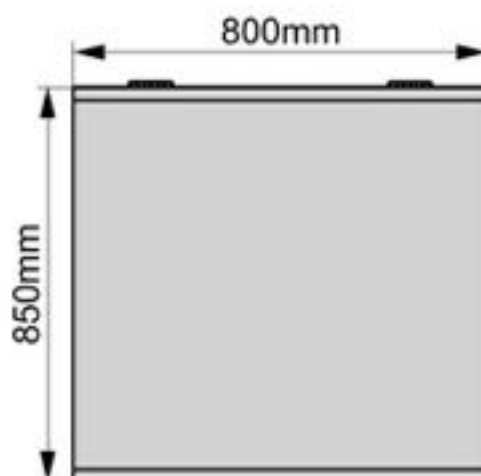

Solar Inverter Cover

Model:MC6-758030

Dimension:75x80x30cm

Weight:2.6kg

Packing:80pcs/pallet

Top view

Front view

Right view

Solar Inverter Cover

Model:MC6-858030

Dimension:85x80x30cm

Weight:2.75kg

Packing:80pcs/pallet

Top view

Front view

Right view

Solar Inverter Cover

Model:MC6-7510030

Dimension:75x100x30cm

Weight:3kg

Packing:80pcs/pallet

Top view

Front view

Right view

Solar Inverter Cover

Model:MC6-8510030

Dimension:85x100x30cm

Weight:3.25kg

Packing:80pcs/pallet

Solar Battery Cover

Model:MC6-10010033

Dimension:100x100x33cm