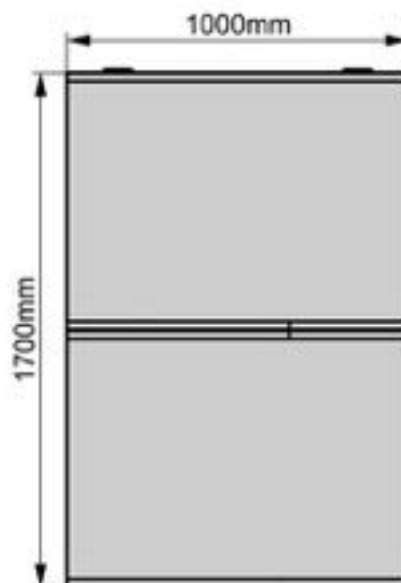

Weight:4.45kg

Packing:40pcs/pallet

Solar Battery Cover

Model:MC6-15010043

Dimension:150x100x43cm

Weight:5.05kg

Packing:40pcs/pallet

Top view

Front view

Right view

Solar Battery Cover

Model:MC6-17010043

Dimension:170x100x43cm

Weight:5.5kg

Packing:40pcs/pallet

Top view

Front view

Right view

Solar Battery Cover

Model:MC6-20010043

Dimension:200x100x43cm

Weight:6.1kg

Packing:40pcs/pallet

Top view

Front view

Right view

Solar Battery Cover

Model:MC6-22010043

Dimension:220x100x43cm

Weight:6.55kg

Packing:40pcs/pallet

Top view