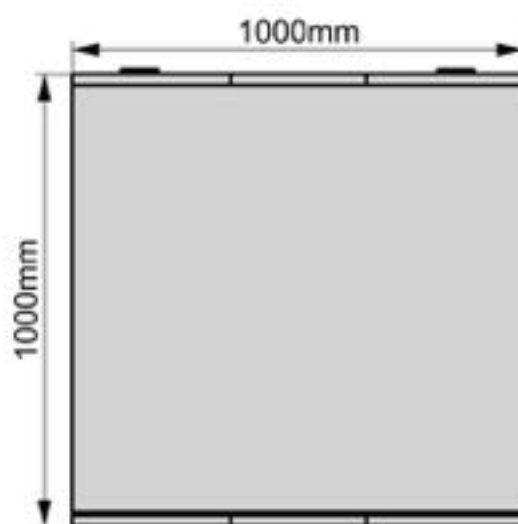

Solar Inverter Cover

Model:MC6-758030

Dimension:75x80x30cm

Weight:2.6kg

Packing:80pcs/pallet

Top view

Front view

Right view

Solar Inverter Cover

Model:MC6-7510030

Dimension:75x100x30cm

Weight:3kg

Packing:80pcs/pallet

Top view

Front view

Right view

Solar Inverter Cover

Model:MC6-8510030

Dimension:85x100x30cm

Weight:3.25kg

Packing:80pcs/pallet

Solar Battery Cover

Model:MC6-10010033

Dimension:100x100x33cm

Weight:3.65kg

Packing:40pcs/pallet

Top view

Front view

Right view

Solar Battery Cover

Model:MC6-12510033

Dimension:125x100x33cm