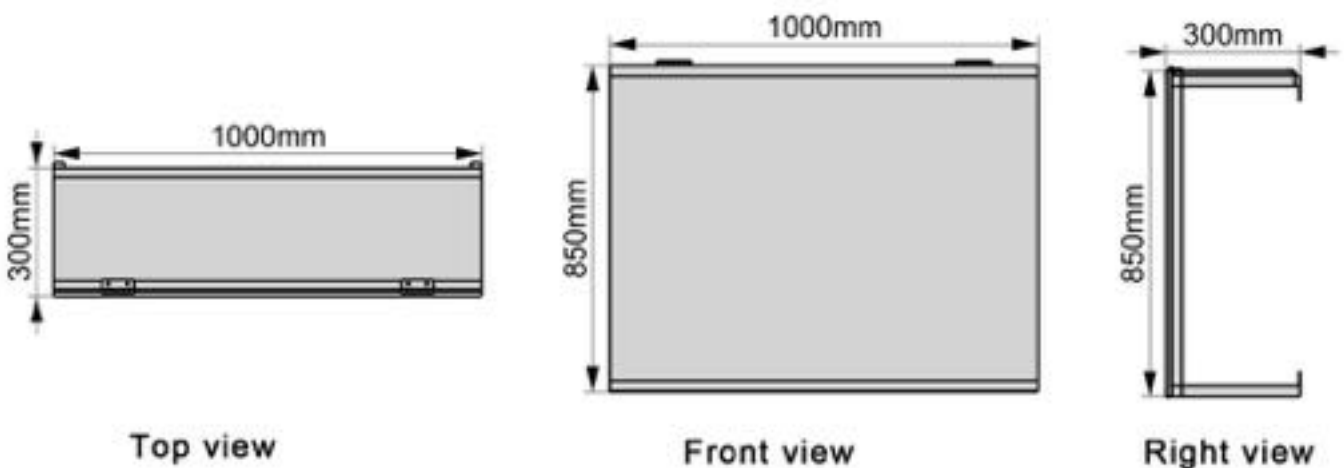

Solar Inverter Cover

Model:MC6-858030

Dimension:85x80x30cm

Weight:2.75kg

Packing:80pcs/pallet

Top view

Front view

Right view

Solar Inverter Cover

Model:MC6-7510030

Dimension:75x100x30cm

Weight:3kg

Packing:80pcs/pallet

Top view

Front view

Right view

Solar Inverter Cover

Model:MC6-8510030

Dimension:85x100x30cm

Weight:3.25kg

Packing:80pcs/pallet

Solar Battery Cover

Model:MC6-10010033

Dimension:100x100x33cm

Weight:3.65kg

Packing:40pcs/pallet

Top view

Front view

Right view

Solar Battery Cover

Model:MC6-12510033

Dimension:125x100x33cm