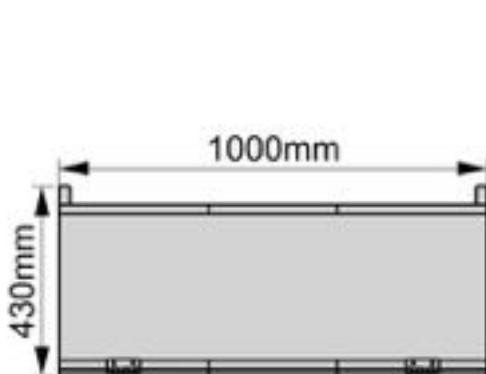

Solar Inverter Cover

Model:MC6-8510030

Dimension:85x100x30cm

Weight:3.25kg

Packing:80pcs/pallet

Solar Battery Cover

Model:MC6-10010033

Dimension:100x100x33cm

Weight:3.65kg

Packing:40pcs/pallet

Top view

Front view

Right view

Solar Battery Cover

Model:MC6-12510033

Dimension:125x100x33cm

Weight:4.15kg

Packing:40pcs/pallet

Top view

Front view

Right view

Solar Battery Cover

Model:MC6-10010043

Dimension:100x100x43cm

Weight:3.85kg

Packing:40pcs/pallet

Top view

Front view

Right view

Solar Battery Cover

Model:MC6-11510043

Dimension:115x100x43cm