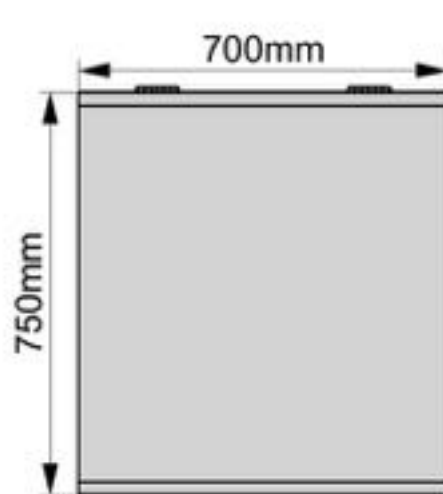

Solar Inverter Cover

Model:MC6-757030

Dimension:75x70x30cm

Weight:2.4kg

Packing:80pcs/pallet

Top view

Front view

Right view

Solar Inverter Cover

Model:MC6-857030

Dimension:85x70x30cm

Weight:2.55kg

Packing:80pcs/pallet

Top view

Front view

Right view

Solar Inverter Cover

Model:MC6-1007030

Dimension:100x70x30cm

Weight:2.75kg

Packing:80pcs/pallet

Top view

Front view

Right view

Solar Inverter Cover

Model:MC6-758030

Dimension:75x80x30cm

Weight:2.6kg

Packing:80pcs/pallet

Top view

Front view

Right view