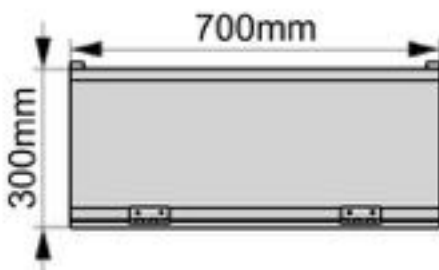

Solar Inverter Cover

Model:MC6-757030

Dimension:75x70x30cm

Weight:2.4kg

Packing:80pcs/pallet

Top view

Front view

Right view

Solar Inverter Cover

Model:MC6-857030

Dimension:85x70x30cm

Weight:2.55kg

Packing:80pcs/pallet

Top view

Front view

Right view

Solar Inverter Cover

Model:MC6-1007030

Dimension:100x70x30cm

Weight:2.75kg

Packing:80pcs/pallet

Top view

Front view

Right view

Solar Inverter Cover

Model:MC6-758030

Dimension:75x80x30cm

Weight:2.6kg

Packing:80pcs/pallet

Top view

Front view

Right view