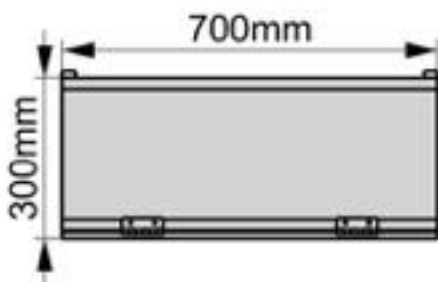

Solar Inverter Cover

Model:MC6-857030

Dimension:85x70x30cm

Weight:2.55kg

Packing:80pcs/pallet

Top view

Front view

Right view

Solar Inverter Cover

Model:MC6-1007030

Dimension:100x70x30cm

Weight:2.75kg

Packing:80pcs/pallet

Top view

Front view

Right view

Solar Inverter Cover

Model:MC6-758030

Dimension:75x80x30cm

Weight:2.6kg

Packing:80pcs/pallet

Top view

Front view

Right view

Solar Inverter Cover

Model:MC6-858030

Dimension:85x80x30cm

Weight:2.75kg

Packing:80pcs/pallet

Top view

Front view

Right view