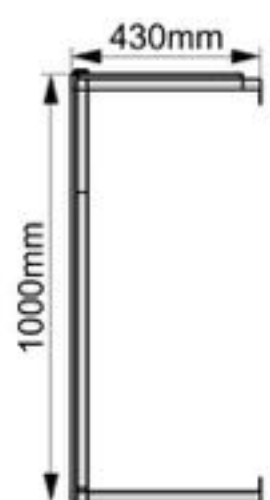

Weight:3.65kg

Packing:40pcs/pallet

Top view

Front view

Right view

Solar Battery Cover

Model:MC6-12510033

Dimension:125x100x33cm

Weight:4.15kg

Packing:40pcs/pallet

Top view

Front view

Right view

Solar Battery Cover

Model:MC6-10010043

Dimension:100x100x43cm

Weight:3.85kg

Packing:40pcs/pallet

Top view

Front view

Right view

Solar Battery Cover

Model:MC6-11510043

Dimension:115x100x43cm

Weight:4.15kg

Packing:40pcs/pallet

Top view

Front view

Right view

Solar Battery Cover

Model:MC6-13010043

Dimension:130x100x43cm