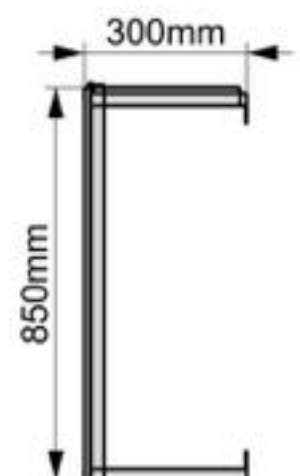

Solar Inverter Cover

Model:MC6-857030

Dimension:85x70x30cm

Weight:2.55kg

Packing:80pcs/pallet

Top view

Front view

Right view

Solar Inverter Cover

Model:MC6-758030

Dimension:75x80x30cm

Weight:2.6kg

Packing:80pcs/pallet

Top view

Front view

Right view

Solar Inverter Cover

Model:MC6-858030

Dimension:85x80x30cm

Weight:2.75kg

Packing:80pcs/pallet

Top view

Front view

Right view

Solar Inverter Cover

Model:MC6-7510030

Dimension:75x100x30cm

Weight:3kg

Packing:80pcs/pallet

Top view

Front view

Right view