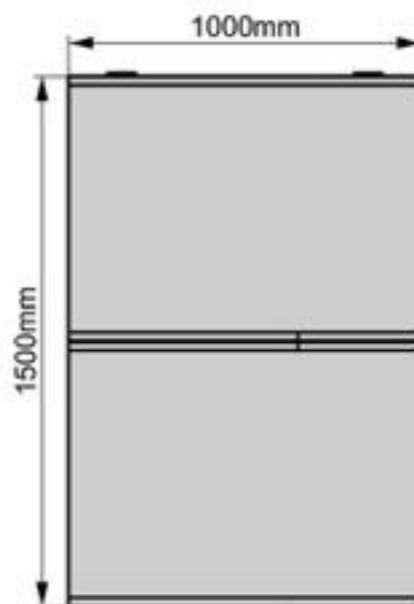

Weight:4.15kg

Packing:40pcs/pallet

Top view

Front view

Right view

Solar Battery Cover

Model:MC6-13010043

Dimension:130x100x43cm

Weight:4.45kg

Packing:40pcs/pallet

Solar Battery Cover

Model:MC6-15010043

Dimension:150x100x43cm

Weight:5.05kg

Packing:40pcs/pallet

Top view

Front view

Right view

Solar Battery Cover

Model:MC6-17010043

Dimension:170x100x43cm

Weight:5.5kg

Packing:40pcs/pallet

Top view

Front view

Right view

Solar Battery Cover

Model:MC6-20010043

Dimension:200x100x43cm

Weight:6.1kg

Packing:40pcs/pallet

Top view