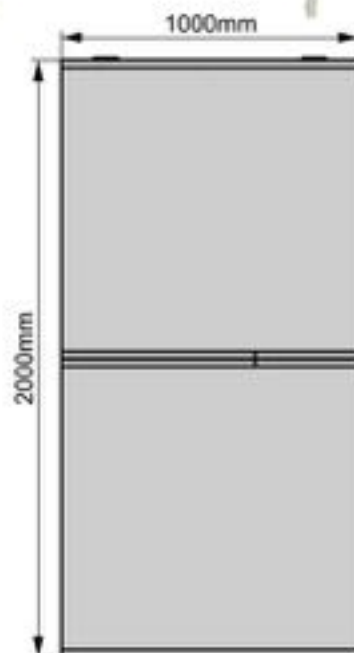

Weight:4.45kg

Packing:40pcs/pallet

Solar Battery Cover

Model:MC6-15010043

Dimension:150x100x43cm

Weight:5.05kg

Packing:40pcs/pallet

Top view

Front view

Right view

Solar Battery Cover

Model:MC6-17010043

Dimension:170x100x43cm

Weight:5.5kg

Packing:40pcs/pallet

Top view

Front view

Right view

Solar Battery Cover

Model:MC6-20010043

Dimension:200x100x43cm

Weight:6.1kg

Packing:40pcs/pallet

Top view

Front view

Right view

Solar Battery Cover

Model:MC6-22010043

Dimension:220x100x43cm

Weight:6.55kg

Packing:40pcs/pallet

Top view