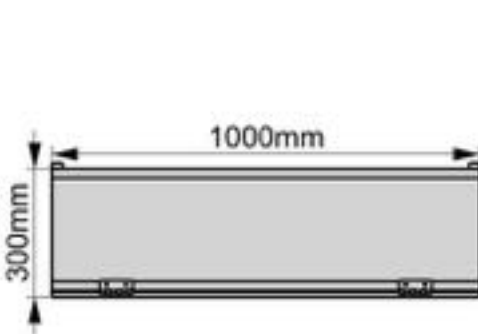

Solar Inverter Cover

Model:MC6-758030

Dimension:75x80x30cm

Weight:2.6kg

Packing:80pcs/pallet

Top view

Front view

Right view

Solar Inverter Cover

Model:MC6-858030

Dimension:85x80x30cm

Weight:2.75kg

Packing:80pcs/pallet

Top view

Front view

Right view

Solar Inverter Cover

Model:MC6-7510030

Dimension:75x100x30cm

Weight:3kg

Packing:80pcs/pallet

Top view

Front view

Right view

Solar Inverter Cover

Model:MC6-8510030

Dimension:85x100x30cm

Weight:3.25kg

Packing:80pcs/pallet

Solar Battery Cover

Model:MC6-10010033

Dimension:100x100x33cm