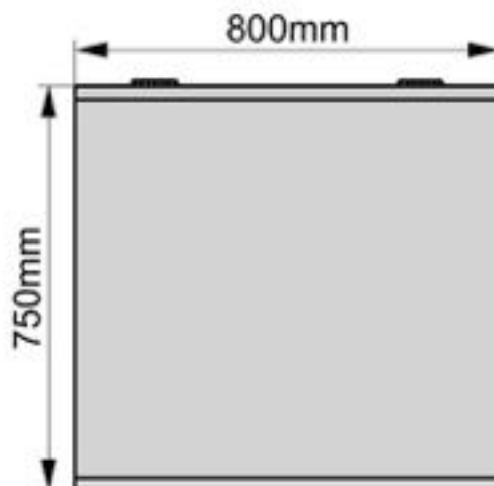

Solar Inverter Cover

Model:MC6-1007030

Dimension:100x70x30cm

Weight:2.75kg

Packing:80pcs/pallet

Top view

Front view

Right view

Solar Inverter Cover

Model:MC6-758030

Dimension:75x80x30cm

Weight:2.6kg

Packing:80pcs/pallet

Top view

Front view

Right view

Solar Inverter Cover

Model:MC6-858030

Dimension:85x80x30cm

Weight:2.75kg

Packing:80pcs/pallet

Top view

Front view

Right view

Solar Inverter Cover

Model:MC6-7510030

Dimension:75x100x30cm

Weight:3kg

Packing:80pcs/pallet

Top view

Front view

Right view