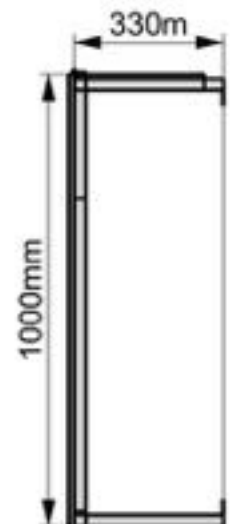

Solar Inverter Cover

Model:MC6-8510030

Dimension:85x100x30cm

Weight:3.25kg

Packing:80pcs/pallet

Solar Battery Cover

Model:MC6-10010033

Dimension:100x100x33cm

Weight:3.65kg

Packing:40pcs/pallet

Top view

Front view

Right view

Solar Battery Cover

Model:MC6-12510033

Dimension:125x100x33cm

Weight:4.15kg

Packing:40pcs/pallet

Top view

Front view

Right view

Solar Battery Cover

Model:MC6-10010043

Dimension:100x100x43cm

Weight:3.85kg

Packing:40pcs/pallet

Top view

Front view

Right view

Solar Battery Cover

Model:MC6-11510043

Dimension:115x100x43cm