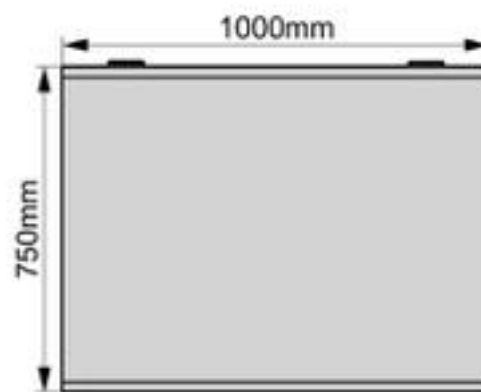

Solar Inverter Cover

Model:MC6-758030

Dimension:75x80x30cm

Weight:2.6kg

Packing:80pcs/pallet

Top view

Front view

Right view

Solar Inverter Cover

Model:MC6-858030

Dimension:85x80x30cm

Weight:2.75kg

Packing:80pcs/pallet

Top view

Front view

Right view

Solar Inverter Cover

Model:MC6-7510030

Dimension:75x100x30cm

Weight:3kg

Packing:80pcs/pallet

Top view

Front view

Right view

Solar Inverter Cover

Model:MC6-8510030

Dimension:85x100x30cm

Weight:3.25kg

Packing:80pcs/pallet

Solar Battery Cover

Model:MC6-10010033

Dimension:100x100x33cm