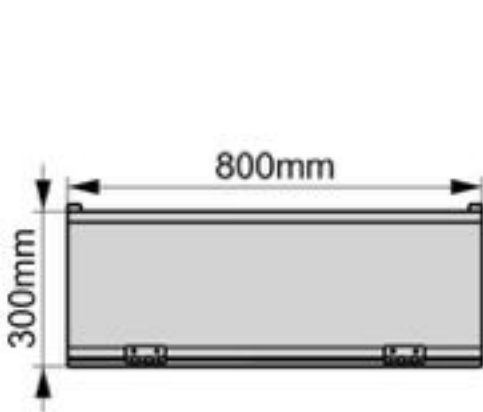

Solar Inverter Cover

Model:MC6-758030

Dimension:75x80x30cm

Weight:2.6kg

Packing:80pcs/pallet

Top view

Front view

Right view

Solar Inverter Cover

Model:MC6-858030

Dimension:85x80x30cm

Weight:2.75kg

Packing:80pcs/pallet

Top view

Front view

Right view

Solar Inverter Cover

Model:MC6-7510030

Dimension:75x100x30cm

Weight:3kg

Packing:80pcs/pallet

Top view

Front view

Right view

Solar Inverter Cover

Model:MC6-8510030

Dimension:85x100x30cm

Weight:3.25kg

Packing:80pcs/pallet

Solar Battery Cover

Model:MC6-10010033

Dimension:100x100x33cm