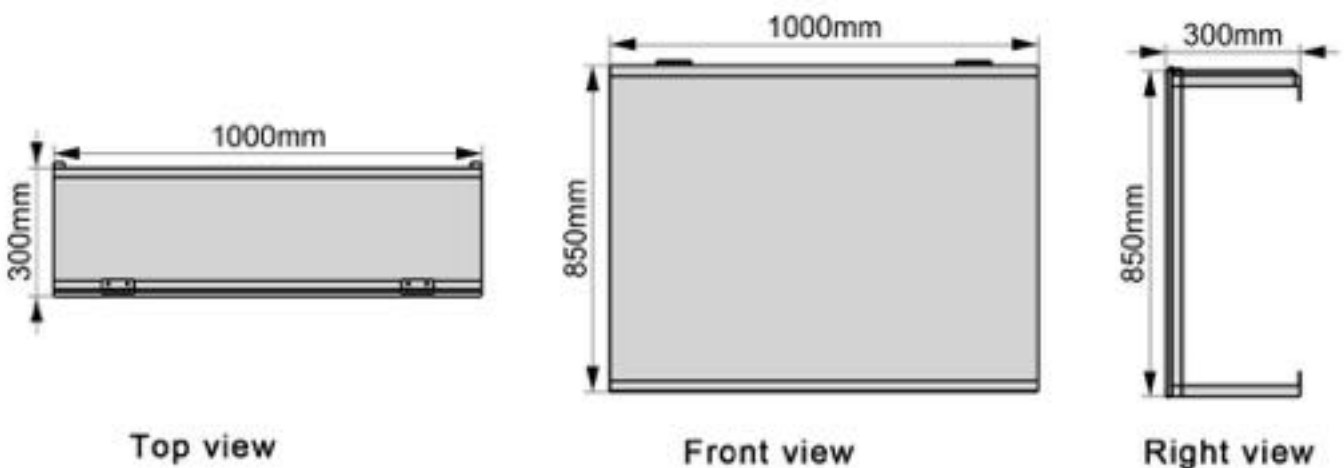

Solar Inverter Cover

Model:MC6-8510030

Dimension:85x100x30cm

Weight:3.25kg

Packing:80pcs/pallet