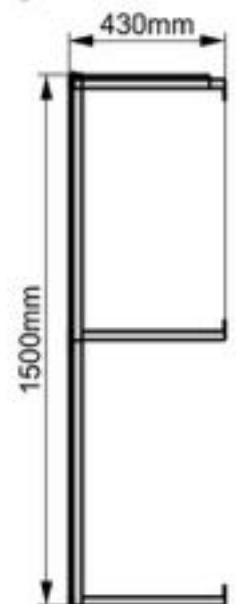

Top view

Front view

Right view

Solar Battery Cover

Model:MC6-13010043

Dimension:130x100x43cm

Weight:4.45kg

Packing:40pcs/pallet

Top view

Front view

Right view

Solar Battery Cover

Model:MC6-15010043

Dimension:150x100x43cm

Weight:5.05kg

Packing:40pcs/pallet

Top view

Front view

Right view

Solar Battery Cover

Model:MC6-17010043

Dimension:170x100x43cm

Weight:5.5kg

Packing:40pcs/pallet

Top view

Front view

Right view

Solar Battery Cover

Model:MC6-20010043

Dimension:200x100x43cm

Weight:6.1kg

Packing:40pcs/pallet