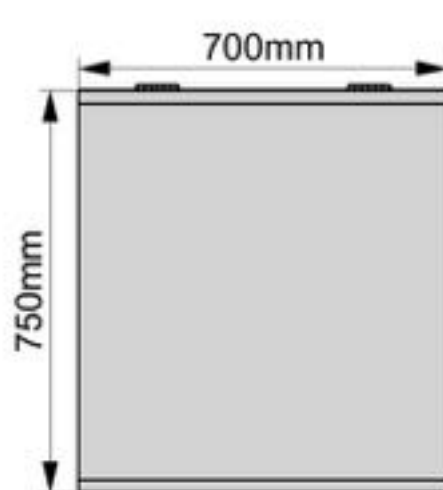

Dimension:200x100x43cm

Weight:12.2kg

Packing:40pcs/pallet

Top view

Front view

Right view

Solar Battery Cover

Model:MC5-22010043

Dimension:220x100x43cm

Weight:13.1kg

Packing:40pcs/pallet

Top view

Front view

Right view

Solar Inverter Cover

Model:MC6-757030

Dimension:75x70x30cm

Weight:2.4kg

Packing:80pcs/pallet

Top view

Front view

Right view

Solar Inverter Cover

Model:MC6-857030

Dimension:85x70x30cm

Weight:2.55kg

Packing:80pcs/pallet

Top view

Front view

Right view

Solar Inverter Cover

Model:MC6-1007030