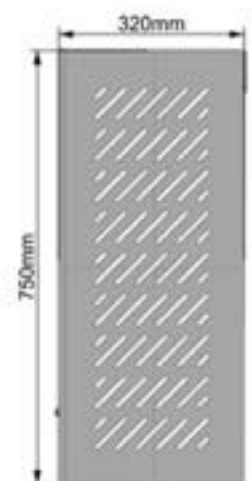

Dimension:45x30x7cm

Weight:2.7kg

Packing:240pcs/pallet

Top view

Front view

Right view

Easy Solar Cover

Model:MC1-604010

Dimension:65x55x29cm

Weight:9.8kg

Packing:50pcs/pallet

Top view

Front view

Right view

Solar Inverter Cover

Model:MC3-756532

Dimension:75x65x32cm

Weight:12.1kg

Packing:50pcs/pallet

Top view

Front view

Right view

Solar Battery Cover

Model:MC3-1209042

Dimension:120x90x42cm

Weight:29kg

Packing:25pcs/pallet

Top view

Front view

Right view

Solar Battery Cover

Model:MC3-1609042