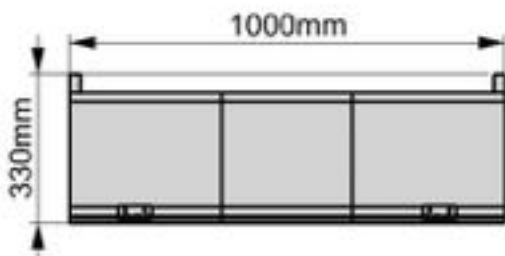

Dimension:85x100x30cm

Weight:3.25kg

Packing:80pcs/pallet

Solar Battery Cover

Model:MC6-10010033

Dimension:100x100x33cm

Weight:3.65kg

Packing:40pcs/pallet

Top view

Front view

Right view

Solar Battery Cover

Model:MC6-12510033

Dimension:125x100x33cm

Weight:4.15kg

Packing:40pcs/pallet

Top view

Front view

Right view

Solar Battery Cover

Model:MC6-10010043

Dimension:100x100x43cm

Weight:3.85kg

Packing:40pcs/pallet