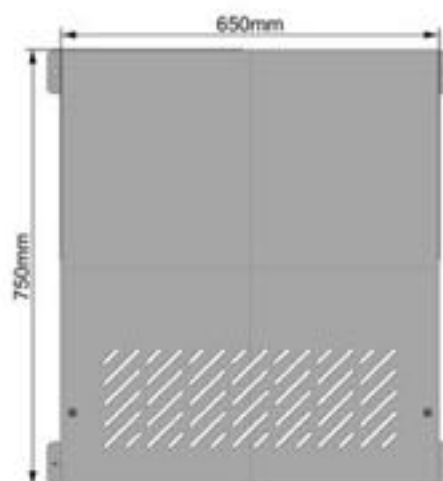

Dimension:65x55x29cm

Weight:9.8kg

Packing:50pcs/pallet

Top view

Front view

Right view

Solar Inverter Cover

Model:MC3-756532

Dimension:75x65x32cm

Weight:12.1kg

Packing:50pcs/pallet

Top view

Front view

Right view

Solar Battery Cover

Model:MC3-1209042