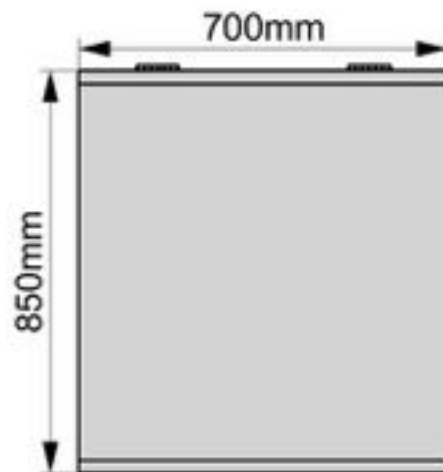

Dimension:220x100x43cm

Weight:13.1kg

Packing:40pcs/pallet

Top view

Front view

Right view

Solar Inverter Cover

Model:MC6-757030

Dimension:75x70x30cm

Weight:2.4kg

Packing:80pcs/pallet

Top view

Front view

Right view

Solar Inverter Cover

Model:MC6-857030

Dimension:85x70x30cm

Weight:2.55kg

Packing:80pcs/pallet

Top view

Front view

Right view

Solar Inverter Cover

Model:MC6-1007030

Dimension:100x70x30cm

Weight:2.75kg

Packing:80pcs/pallet

Top view

Front view

Right view

Solar Inverter Cover

Model:MC6-758030