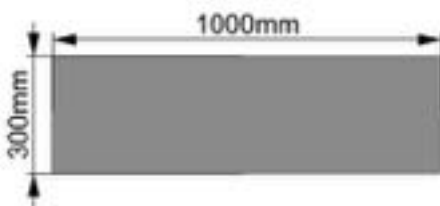

Dimension:75x80x30cm

Weight:5.2kg

Packing:80pcs/pallet

Top view

Front view

Right view

Solar Inverter Cover

Model:MC5-858030

Dimension:85x80x30cm

Weight:5.5kg

Packing:80pcs/pallet

Top view

Front view

Right view

Solar Inverter Cover

Model:MC5-7510030

Dimension:75x100x30cm

Weight:6kg

Packing:80pcs/pallet

Top view

Front view

Right view

Solar Inverter Cover

Model:MC5-8510030