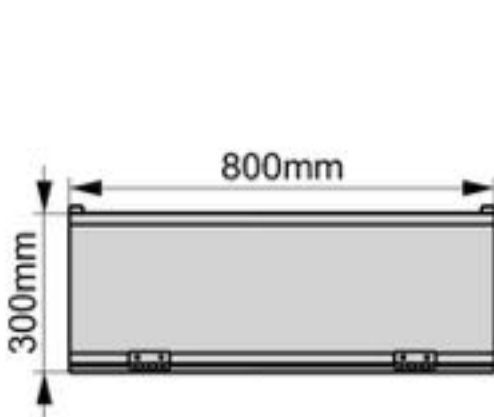

Dimension:85x70x30cm

Weight:2.55kg

Packing:80pcs/pallet

Top view

Front view

Right view

Solar Inverter Cover

Model:MC6-1007030

Dimension:100x70x30cm

Weight:2.75kg

Packing:80pcs/pallet

Top view

Front view

Right view

Solar Inverter Cover

Model:MC6-758030

Dimension:75x80x30cm

Weight:2.6kg

Packing:80pcs/pallet

Top view

Front view

Right view

Solar Inverter Cover

Model:MC6-858030