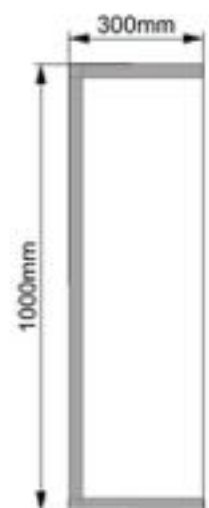

Dimension:85x70x30cm

Weight:5.1kg

Packing:80pcs/pallet

Top view

Front view

Right view

Solar Inverter Cover

Model:MC5-1007030

Dimension:100x70x30cm

Weight:5.5kg

Packing:80pcs/pallet

Top view

Front view

Right view

Solar Inverter Cover

Model:MC5-758030

Dimension:75x80x30cm

Weight:5.2kg

Packing:80pcs/pallet

Top view

Front view

Right view

Solar Inverter Cover

Model:MC5-858030

Dimension:85x80x30cm

Weight:5.5kg

Packing:80pcs/pallet

Top view

Front view

Right view

Solar Inverter Cover

Model:MC5-7510030