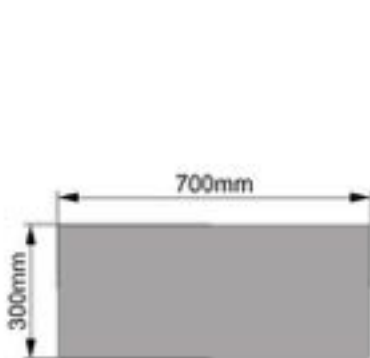

Dimension:75x70x30cm

Weight:4.8kg

Packing:80pcs/pallet

Top view

Front view

Right view

Solar Inverter Cover

Model:MC5-857030

Dimension:85x70x30cm

Weight:5.1kg

Packing:80pcs/pallet

Top view

Front view

Right view

Solar Inverter Cover

Model:MC5-1007030

Dimension:100x70x30cm

Weight:5.5kg

Packing:80pcs/pallet

Top view

Front view

Right view

Solar Inverter Cover

Model:MC5-758030

Dimension:75x80x30cm

Weight:5.2kg

Packing:80pcs/pallet

Top view

Front view

Right view

Solar Inverter Cover

Model:MC5-858030