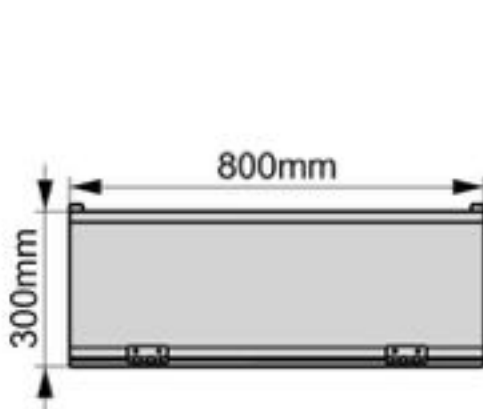

Dimension:100x70x30cm

Weight:2.75kg

Packing:80pcs/pallet

Top view

Front view

Right view

Solar Inverter Cover

Model:MC6-758030

Dimension:75x80x30cm

Weight:2.6kg

Packing:80pcs/pallet

Top view

Front view

Right view

Solar Inverter Cover

Model:MC6-858030

Dimension:85x80x30cm

Weight:2.75kg

Packing:80pcs/pallet

Top view

Front view

Right view

Solar Inverter Cover

Model:MC6-7510030