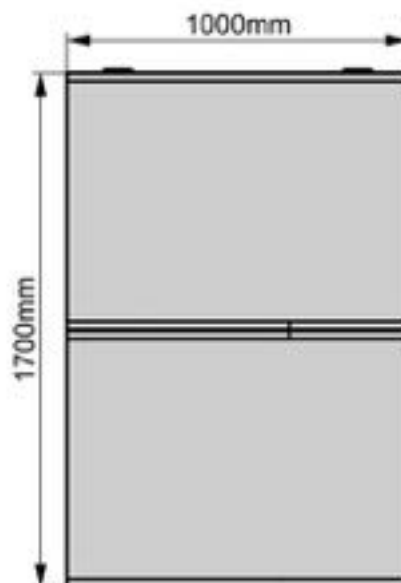

Top view

Front view

Right view

Solar Battery Cover

Model:MC6-15010043

Dimension:150x100x43cm

Weight:5.05kg

Packing:40pcs/pallet

Top view

Front view

Right view

Solar Battery Cover

Model:MC6-17010043

Dimension:170x100x43cm

Weight:5.5kg

Packing:40pcs/pallet

Top view

Front view

Right view

Solar Battery Cover

Model:MC6-20010043

Dimension:200x100x43cm

Weight:6.1kg

Packing:40pcs/pallet

Top view

Front view

Right view

Solar Battery Cover

Model:MC6-22010043

Dimension:220x100x43cm

Weight:6.55kg

Packing:40pcs/pallet