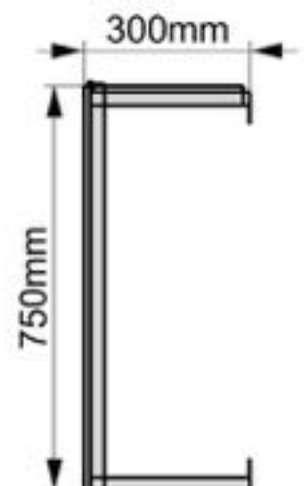

Dimension:100x70x30cm

Weight:2.75kg

Packing:80pcs/pallet

Top view

Front view

Right view

Solar Inverter Cover

Model:MC6-758030

Dimension:75x80x30cm

Weight:2.6kg

Packing:80pcs/pallet

Top view

Front view

Right view

Solar Inverter Cover

Model:MC6-858030

Dimension:85x80x30cm

Weight:2.75kg

Packing:80pcs/pallet

Top view

Front view

Right view

Solar Inverter Cover

Model:MC6-7510030

Dimension:75x100x30cm

Weight:3kg

Packing:80pcs/pallet

Top view

Front view

Right view

Solar Inverter Cover

Model:MC6-8510030