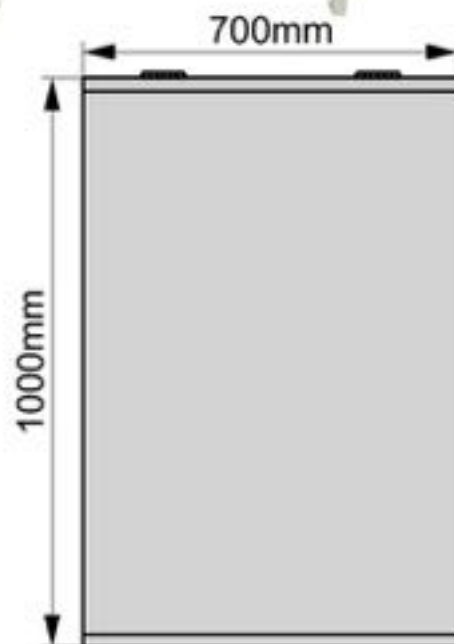

Dimension:75x70x30cm

Weight:2.4kg

Packing:80pcs/pallet

Top view

Front view

Right view

Solar Inverter Cover

Model:MC6-857030

Dimension:85x70x30cm

Weight:2.55kg

Packing:80pcs/pallet

Top view

Front view

Right view

Solar Inverter Cover

Model:MC6-1007030

Dimension:100x70x30cm

Weight:2.75kg

Packing:80pcs/pallet

Top view

Front view

Right view

Solar Inverter Cover

Model:MC6-758030

Dimension:75x80x30cm

Weight:2.6kg

Packing:80pcs/pallet

Top view

Front view

Right view

Solar Inverter Cover

Model:MC6-858030