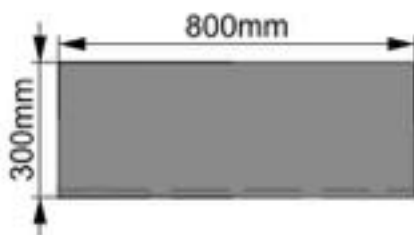

Dimension:85x70x30cm

Weight:5.1kg

Packing:80pcs/pallet

Top view

Front view

Right view

Solar Inverter Cover

Model:MC5-1007030

Dimension:100x70x30cm

Weight:5.5kg

Packing:80pcs/pallet

Top view

Front view

Right view

Solar Inverter Cover

Model:MC5-758030

Dimension:75x80x30cm

Weight:5.2kg

Packing:80pcs/pallet

Top view

Front view

Right view

Solar Inverter Cover

Model:MC5-858030