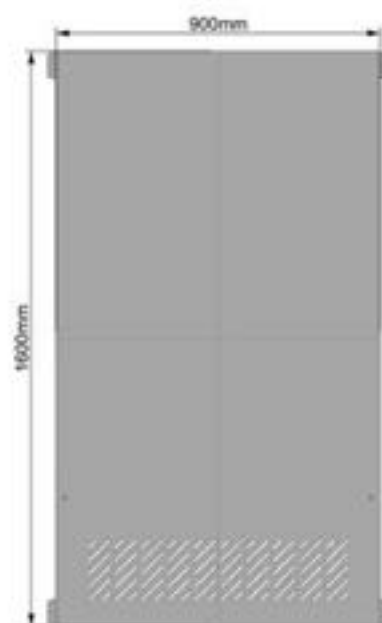

Dimension:45x30x7cm

Weight:2.7kg

Packing:240pcs/pallet

Top view

Front view

Right view

Easy Solar Cover

Model:MC1-604010

Dimension:75x65x32cm

Weight:12.1kg

Packing:50pcs/pallet

Top view

Front view

Right view

Solar Battery Cover

Model:MC3-1209042

Dimension:120x90x42cm

Weight:29kg

Packing:25pcs/pallet

Top view

Front view

Right view

Solar Battery Cover

Model:MC3-1609042

Dimension:160x90x42cm

Weight:39kg

Packing:25pcs/pallet

Top view

Front view

Right view

Solar Inverter Cover

Model:MC5-757030