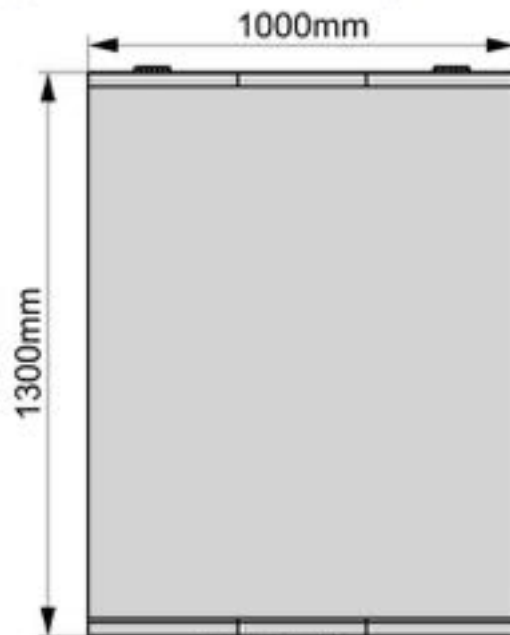

Top view

Front view

Right view

Solar Battery Cover

Model:MC6-11510043

Dimension:115x100x43cm

Weight:4.15kg

Packing:40pcs/pallet

Top view

Front view

Right view

Solar Battery Cover

Model:MC6-13010043

Dimension:130x100x43cm

Weight:4.45kg

Packing:40pcs/pallet

Top view

Front view

Right view

Solar Battery Cover

Model:MC6-15010043

Dimension:150x100x43cm

Weight:5.05kg

Packing:40pcs/pallet