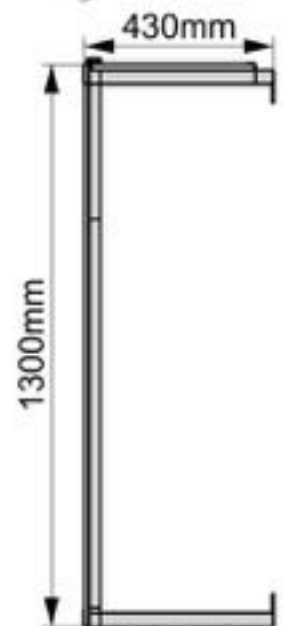

Top view

Front view

Right view

Solar Battery Cover

Model:MC6-10010043

Dimension:100x100x43cm

Weight:3.85kg

Packing:40pcs/pallet

Top view

Front view

Right view

Solar Battery Cover

Model:MC6-11510043

Dimension:115x100x43cm

Weight:4.15kg

Packing:40pcs/pallet

Top view

Front view

Right view

Solar Battery Cover

Model:MC6-13010043

Dimension:130x100x43cm

Weight:4.45kg

Packing:40pcs/pallet

Top view

Front view

Right view

Solar Battery Cover

Model:MC6-15010043

Dimension:150x100x43cm

Weight:5.05kg

Packing:40pcs/pallet