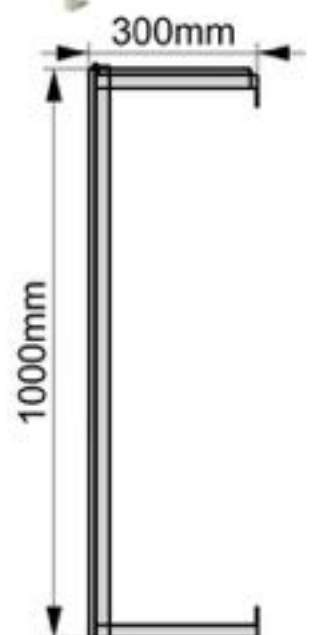

Dimension:75x70x30cm

Weight:2.4kg

Packing:80pcs/pallet

Top view

Front view

Right view

Solar Inverter Cover

Model:MC6-857030

Dimension:85x70x30cm

Weight:2.55kg

Packing:80pcs/pallet

Top view

Front view

Right view

Solar Inverter Cover

Model:MC6-1007030

Dimension:100x70x30cm

Weight:2.75kg

Packing:80pcs/pallet

Top view

Front view

Right view

Solar Inverter Cover

Model:MC6-758030

Dimension:75x80x30cm

Weight:2.6kg

Packing:80pcs/pallet

Top view

Front view

Right view

Solar Inverter Cover

Model:MC6-858030