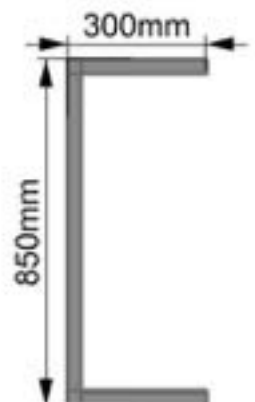

Dimension:100x70x30cm

Weight:5.5kg

Packing:80pcs/pallet

Top view

Front view

Right view

Solar Inverter Cover

Model:MC5-758030

Dimension:75x80x30cm

Weight:5.2kg

Packing:80pcs/pallet

Top view

Front view

Right view

Solar Inverter Cover

Model:MC5-858030

Dimension:85x80x30cm

Weight:5.5kg

Packing:80pcs/pallet

Top view

Front view

Right view

Solar Inverter Cover

Model:MC5-7510030

Dimension:75x100x30cm

Weight:6kg

Packing:80pcs/pallet

Top view

Front view

Right view

Solar Inverter Cover

Model:MC5-8510030