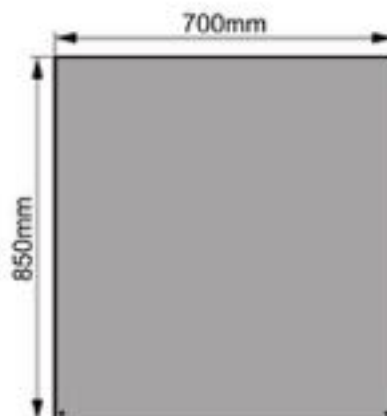

Dimension:45x30x7cm

Weight:2.7kg

Packing:240pcs/pallet

Top view

Front view

Right view

Easy Solar Cover

Model:MC1-604010

Dimension:160x90x42cm

Weight:39kg

Packing:25pcs/pallet

Top view

Front view

Right view

Solar Inverter Cover

Model:MC5-757030

Dimension:75x70x30cm

Weight:4.8kg

Packing:80pcs/pallet

Top view

Front view

Right view

Solar Inverter Cover

Model:MC5-857030

Dimension:85x70x30cm

Weight:5.1kg

Packing:80pcs/pallet

Top view

Front view

Right view

Solar Inverter Cover

Model:MC5-1007030