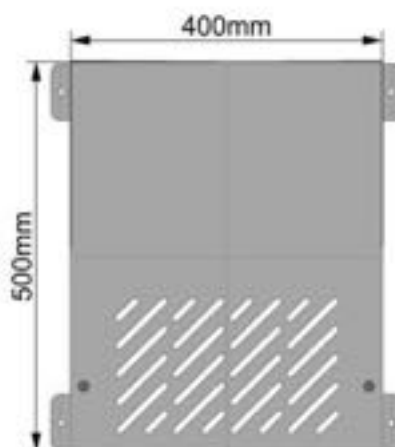

Dimension:45x30x7cm

Weight:2.7kg

Packing:240pcs/pallet

Top view

Front view

Right view

Easy Solar Cover

Model:MC1-604010

Dimension:60x40x10cm

Weight:3.7kg

Packing:240pcs/pallet

Top view

Front view

Right view

EV Charger Cover

Model:MC3-504029

Dimension:50x40x29cm

Weight:7.2kg

Packing:60pcs/pallet

Top view

Front view

Right view

Solar Inverter Cover

Model:MC3-655529

Dimension:65x55x29cm

Weight:9.8kg

Packing:50pcs/pallet

Top view

Front view

Right view

Solar Inverter Cover

Model:MC3-756532