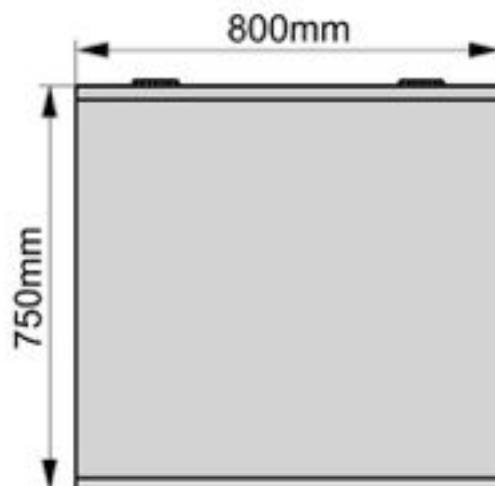

Dimension:85x70x30cm

Weight:2.55kg

Packing:80pcs/pallet

Top view

Front view

Right view

Solar Inverter Cover

Model:MC6-1007030

Dimension:100x70x30cm

Weight:2.75kg

Packing:80pcs/pallet

Top view

Front view

Right view

Solar Inverter Cover

Model:MC6-758030

Dimension:75x80x30cm

Weight:2.6kg

Packing:80pcs/pallet

Top view

Front view

Right view

Solar Inverter Cover

Model:MC6-858030

Dimension:85x80x30cm

Weight:2.75kg

Packing:80pcs/pallet

Top view

Front view

Right view

Solar Inverter Cover

Model:MC6-7510030