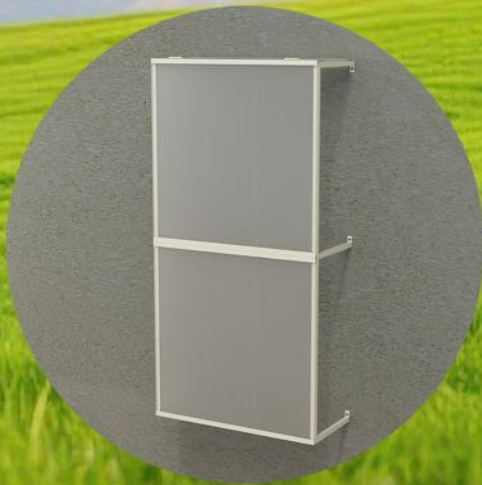

METIK

Give your PV system a safe home

Solar Inverter Cover

Solar Battery Cover

Solar System Cover

Solar Battery Safety Bollard

Easy Solar Cover

Model:MC1-45307

Dimension:45x30x7cm

Weight:2.7kg

Packing:240pcs/pallet

Top view

Front view

Right view

Easy Solar Cover

Model:MC1-604010

Dimension:50x40x29cm

Weight:7.2kg

Packing:60pcs/pallet

Top view

Front view

Right view

Solar Inverter Cover

Model:MC3-655529

Dimension:65x55x29cm

Weight:9.8kg

Packing:50pcs/pallet

Top view

Front view

Right view

Solar Inverter Cover

Model:MC3-756532