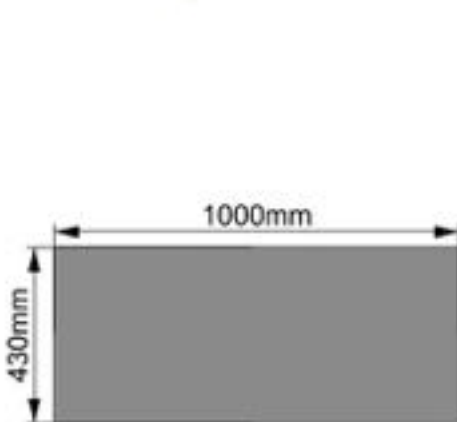

Dimension:125x100x33cm

Weight:8.3kg

Packing:40pcs/pallet

Top view

Front view

Right view

Solar Battery Cover

Model:MC5-10010043

Dimension:100x100x43cm

Weight:7.7kg

Packing:40pcs/pallet

Top view

Front view

Right view

Solar Battery Cover

Model:MC5-11510043

Dimension:115x100x43cm

Weight:8.3kg

Packing:40pcs/pallet

Top view

Front view

Right view

Solar Battery Cover

Model:MC5-13010043

Dimension:130x100x43cm

Weight:8.9kg

Packing:40pcs/pallet

Top view

Front view

Right view

Solar Battery Cover

Model:MC5-15010043