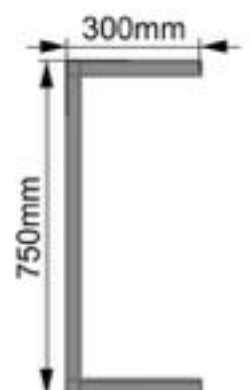

Dimension:45x30x7cm

Weight:2.7kg

Packing:240pcs/pallet

Top view

Front view

Right view

Easy Solar Cover

Model:MC1-604010

Dimension:100x70x30cm

Weight:5.5kg

Packing:80pcs/pallet

Top view

Front view

Right view

Solar Inverter Cover

Model:MC5-758030

Dimension:75x80x30cm

Weight:5.2kg

Packing:80pcs/pallet

Top view

Front view

Right view

Solar Inverter Cover

Model:MC5-858030

Dimension:85x80x30cm

Weight:5.5kg

Packing:80pcs/pallet

Top view

Front view

Right view

Solar Inverter Cover

Model:MC5-7510030