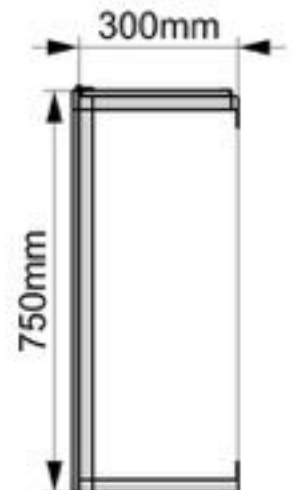

Dimension:220x100x43cm

Weight:13.1kg

Packing:40pcs/pallet

Top view

Front view

Right view

Solar Inverter Cover

Model:MC6-757030

Dimension:75x70x30cm

Weight:2.4kg

Packing:80pcs/pallet

Top view

Front view

Right view

Solar Inverter Cover

Model:MC6-857030

Dimension:85x70x30cm

Weight:2.55kg

Packing:80pcs/pallet

Top view

Front view

Right view

Solar Inverter Cover

Model:MC6-1007030

Dimension:100x70x30cm

Weight:2.75kg

Packing:80pcs/pallet

Top view

Front view

Right view

Solar Inverter Cover

Model:MC6-758030