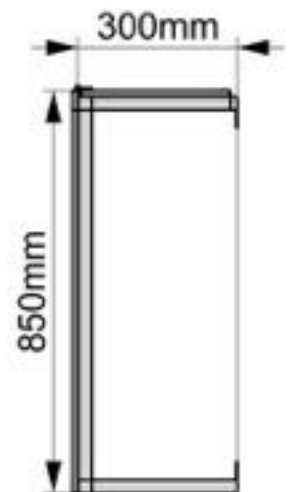

Dimension:75x70x30cm

Weight:2.4kg

Packing:80pcs/pallet

Top view

Front view

Right view

Solar Inverter Cover

Model:MC6-857030

Dimension:85x70x30cm

Weight:2.55kg

Packing:80pcs/pallet

Top view

Front view

Right view

Solar Inverter Cover

Model:MC6-1007030

Dimension:100x70x30cm

Weight:2.75kg

Packing:80pcs/pallet

Top view

Front view

Right view

Solar Inverter Cover

Model:MC6-758030

Dimension:75x80x30cm

Weight:2.6kg

Packing:80pcs/pallet

Top view

Front view

Right view

Solar Inverter Cover

Model:MC6-858030