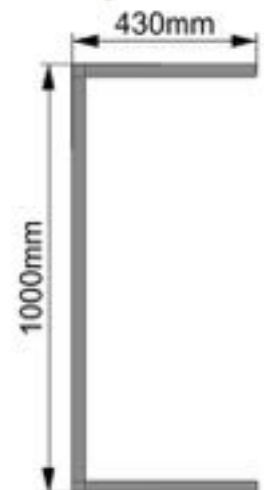

Dimension:125x100x33cm

Weight:8.3kg

Packing:40pcs/pallet

Top view

Front view

Right view

Solar Battery Cover

Model:MC5-10010043

Dimension:100x100x43cm

Weight:7.7kg

Packing:40pcs/pallet

Top view

Front view

Right view

Solar Battery Cover

Model:MC5-11510043

Dimension:115x100x43cm

Weight:8.3kg

Packing:40pcs/pallet

Top view

Front view

Right view

Solar Battery Cover

Model:MC5-13010043

Dimension:130x100x43cm

Weight:8.9kg

Packing:40pcs/pallet

Top view

Front view

Right view

Solar Battery Cover

Model:MC5-15010043