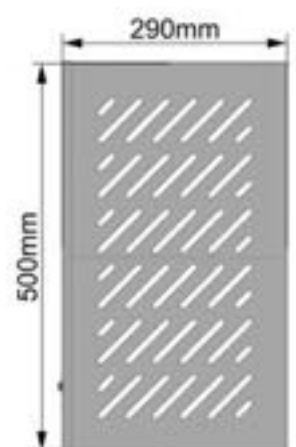

Dimension:45x30x7cm

Weight:2.7kg

Packing:240pcs/pallet

Top view

Front view

Right view

Easy Solar Cover

Model:MC1-604010

Dimension:50x40x29cm

Weight:7.2kg

Packing:60pcs/pallet

Top view

Front view

Right view

Solar Inverter Cover

Model:MC3-655529

Dimension:65x55x29cm

Weight:9.8kg

Packing:50pcs/pallet

Top view

Front view

Right view

Solar Inverter Cover

Model:MC3-756532

Dimension:75x65x32cm

Weight:12.1kg

Packing:50pcs/pallet

Top view

Front view

Right view

Solar Battery Cover

Model:MC3-1209042