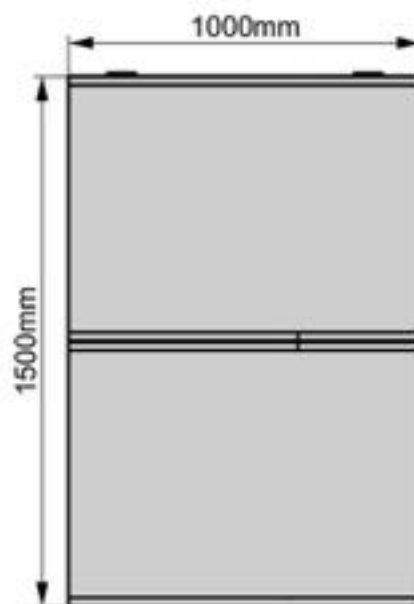

Top view

Front view

Right view

Solar Battery Cover

Model:MC6-13010043

Dimension:130x100x43cm

Weight:4.45kg

Packing:40pcs/pallet

Top view

Front view

Right view

Solar Battery Cover

Model:MC6-15010043

Dimension:150x100x43cm

Weight:5.05kg

Packing:40pcs/pallet

Top view

Front view

Right view

Solar Battery Cover

Model:MC6-17010043

Dimension:170x100x43cm

Weight:5.5kg

Packing:40pcs/pallet

Top view

Front view

Right view

Solar Battery Cover

Model:MC6-20010043

Dimension:200x100x43cm

Weight:6.1kg

Packing:40pcs/pallet