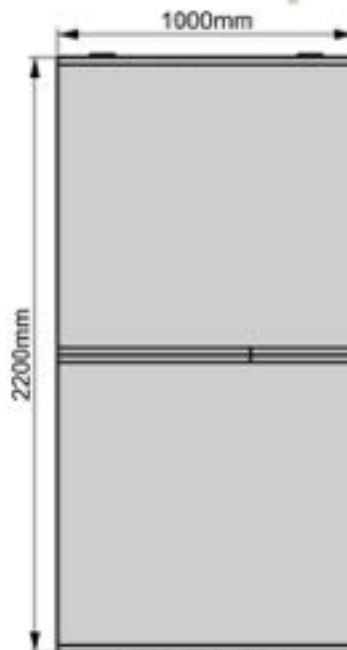

Top view

Front view

Right view

Solar Battery Cover

Model:MC6-20010043

Dimension:200x100x43cm

Weight:6.1kg

Packing:40pcs/pallet

Top view

Front view

Right view

Solar Battery Cover

Model:MC6-22010043

Dimension:220x100x43cm

Weight:6.55kg

Packing:40pcs/pallet

Top view

Front view

Right view

Solar Battery Safety Bollard

Model: MB1-90050

Dimension: 900*50mm

Model: MB1-90090

Dimension: 900*90mm

Dimension: 1000*100*50mm

Model: MB2-140010050

Dimension: 1400*100*50mm

Model: MB2-140014070

Dimension: 1400*140*70mm