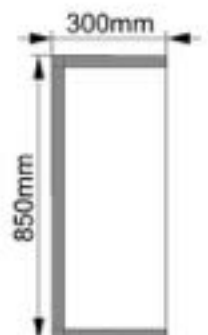

Dimension:75x100x30cm

Weight:6kg

Packing:80pcs/pallet

Top view

Front view

Right view

Solar Inverter Cover

Model:MC5-8510030

Dimension:85x100x30cm

Weight:6.5kg

Packing:80pcs/pallet

Top view

Front view

Right view

Solar Battery Cover

Model:MC5-10010033

Dimension:100x100x33cm

Weight:7.3kg

Packing:40pcs/pallet

Top view

Front view

Right view

Solar Battery Cover

Model:MC5-12510033

Dimension:125x100x33cm

Weight:8.3kg

Packing:40pcs/pallet

Top view

Front view

Right view

Solar Battery Cover

Model:MC5-10010043