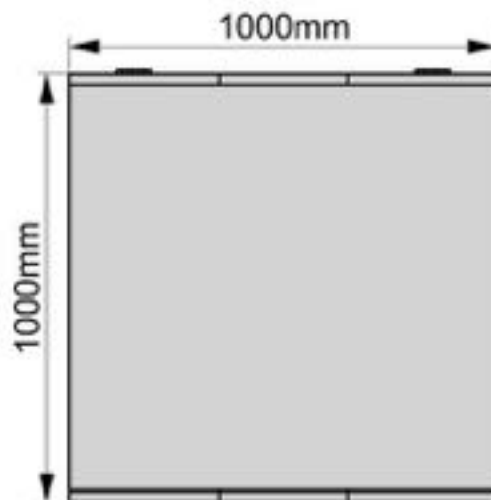

Top view

Front view

Right view

Solar Battery Cover

Model:MC6-12510033

Dimension:125x100x33cm

Weight:4.15kg

Packing:40pcs/pallet

Top view

Front view

Right view

Solar Battery Cover

Model:MC6-10010043

Dimension:100x100x43cm

Weight:3.85kg

Packing:40pcs/pallet

Top view

Front view

Right view

Solar Battery Cover

Model:MC6-11510043

Dimension:115x100x43cm

Weight:4.15kg

Packing:40pcs/pallet