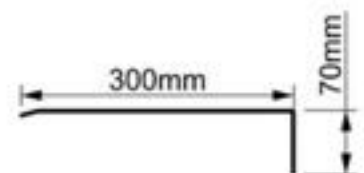

Dimension:45x30x7cm

Weight:2.7kg

Packing:240pcs/pallet

Top view

Front view

Right view

Easy Solar Cover

Model:MC1-604010

Dimension:50x40x29cm

Weight:7.2kg

Packing:60pcs/pallet

Top view

Front view

Right view

Solar Inverter Cover

Model:MC3-655529