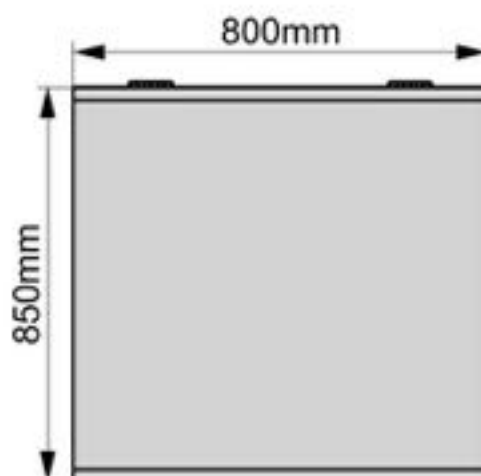

Dimension:100x70x30cm

Weight:2.75kg

Packing:80pcs/pallet

Top view

Front view

Right view

Solar Inverter Cover

Model:MC6-758030

Dimension:75x80x30cm

Weight:2.6kg

Packing:80pcs/pallet

Top view

Front view

Right view

Solar Inverter Cover

Model:MC6-858030

Dimension:85x80x30cm

Weight:2.75kg

Packing:80pcs/pallet

Top view

Front view

Right view

Solar Inverter Cover

Model:MC6-7510030

Dimension:75x100x30cm

Weight:3kg

Packing:80pcs/pallet

Top view

Front view

Right view

Solar Inverter Cover

Model:MC6-8510030