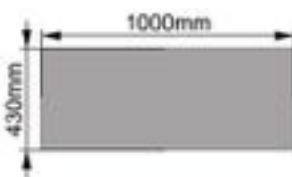

Dimension:170x100x43cm

Weight:11kg

Packing:40pcs/pallet

Top view

Front view

Right view

Solar Battery Cover

Model:MC5-20010043

Dimension:200x100x43cm

Weight:12.2kg

Packing:40pcs/pallet

Top view

Front view

Right view

Solar Battery Cover

Model:MC5-22010043

Dimension:220x100x43cm

Weight:13.1kg

Packing:40pcs/pallet

Top view

Front view

Right view

Solar Inverter Cover

Model:MC6-757030