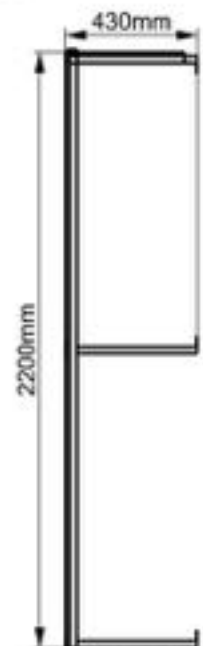

Top view

Front view

Right view

Solar Battery Cover

Model:MC6-20010043

Dimension:200x100x43cm

Weight:6.1kg

Packing:40pcs/pallet

Top view

Front view

Right view

Solar Battery Cover

Model:MC6-22010043

Dimension:220x100x43cm

Weight:6.55kg

Packing:40pcs/pallet

Top view

Front view

Right view

Solar Battery Safety Bollard

Model: MB1-90050

Dimension: 900*50mm

Model: MB1-90090

Dimension: 900*90mm

Dimension: 1000*100*50mm

Model: MB2-140010050

Dimension: 1400*100*50mm

Model: MB2-140014070

Dimension: 1400*140*70mm