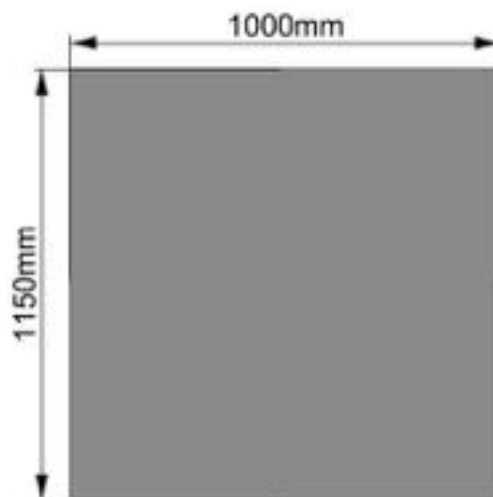

Dimension:100x100x33cm

Weight:7.3kg

Packing:40pcs/pallet

Top view

Front view

Right view

Solar Battery Cover

Model:MC5-12510033

Dimension:125x100x33cm

Weight:8.3kg

Packing:40pcs/pallet

Top view

Front view

Right view

Solar Battery Cover

Model:MC5-10010043

Dimension:100x100x43cm

Weight:7.7kg

Packing:40pcs/pallet

Top view

Front view

Right view

Solar Battery Cover

Model:MC5-11510043

Dimension:115x100x43cm

Weight:8.3kg

Packing:40pcs/pallet

Top view

Front view

Right view

Solar Battery Cover

Model:MC5-13010043