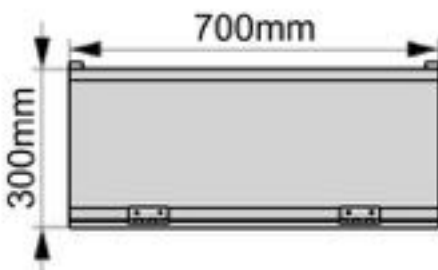

Dimension:220x100x43cm

Weight:13.1kg

Packing:40pcs/pallet

Top view

Front view

Right view

Solar Inverter Cover

Model:MC6-757030

Dimension:75x70x30cm

Weight:2.4kg

Packing:80pcs/pallet

Top view

Front view

Right view

Solar Inverter Cover

Model:MC6-857030

Dimension:85x70x30cm

Weight:2.55kg

Packing:80pcs/pallet

Top view

Front view

Right view

Solar Inverter Cover

Model:MC6-1007030

Dimension:100x70x30cm

Weight:2.75kg

Packing:80pcs/pallet

Top view

Front view

Right view

Solar Inverter Cover

Model:MC6-758030