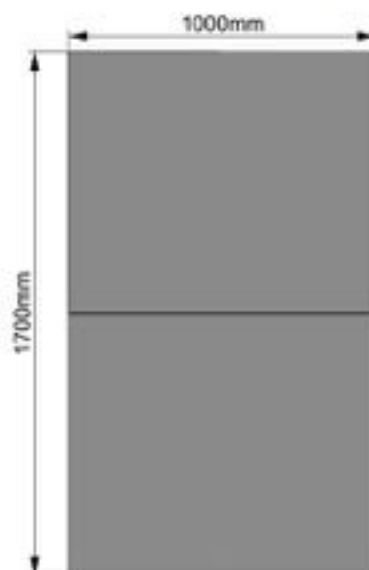

Dimension:130x100x43cm

Weight:8.9kg

Packing:40pcs/pallet

Top view

Front view

Right view

Solar Battery Cover

Model:MC5-15010043

Dimension:150x100x43cm

Weight:10.1kg

Packing:40pcs/pallet

Top view

Front view

Right view

Solar Battery Cover

Model:MC5-17010043

Dimension:170x100x43cm

Weight:11kg

Packing:40pcs/pallet

Top view

Front view

Right view

Solar Battery Cover

Model:MC5-20010043