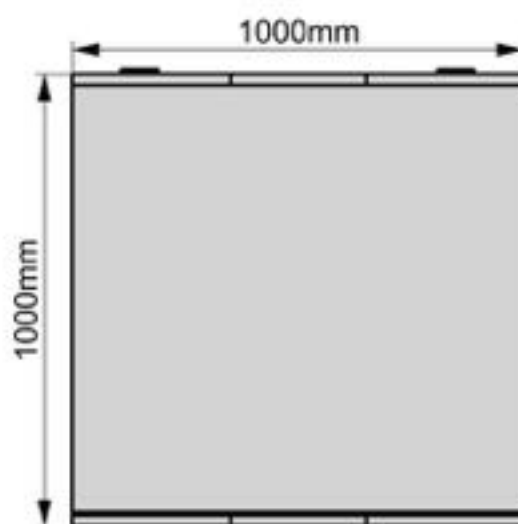

Dimension:85x80x30cm

Weight:2.75kg

Packing:80pcs/pallet

Top view

Front view

Right view

Solar Inverter Cover

Model:MC6-7510030

Dimension:75x100x30cm

Weight:3kg

Packing:80pcs/pallet

Top view

Front view

Right view

Solar Inverter Cover

Model:MC6-8510030

Dimension:85x100x30cm

Weight:3.25kg

Packing:80pcs/pallet

Solar Battery Cover

Model:MC6-10010033

Dimension:100x100x33cm

Weight:3.65kg

Packing:40pcs/pallet

Top view

Front view

Right view

Solar Battery Cover

Model:MC6-12510033

Dimension:125x100x33cm

Weight:4.15kg

Packing:40pcs/pallet