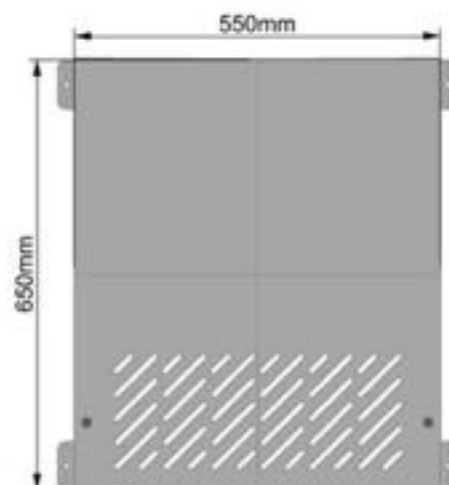

Dimension:45x30x7cm

Weight:2.7kg

Packing:240pcs/pallet

Top view

Front view

Right view

Easy Solar Cover

Model:MC1-604010

Dimension:50x40x29cm

Weight:7.2kg

Packing:60pcs/pallet

Top view

Front view

Right view

Solar Inverter Cover

Model:MC3-655529

Dimension:65x55x29cm

Weight:9.8kg

Packing:50pcs/pallet

Top view

Front view

Right view

Solar Inverter Cover

Model:MC3-756532

Dimension:75x65x32cm

Weight:12.1kg

Packing:50pcs/pallet

Top view

Front view

Right view

Solar Battery Cover

Model:MC3-1209042