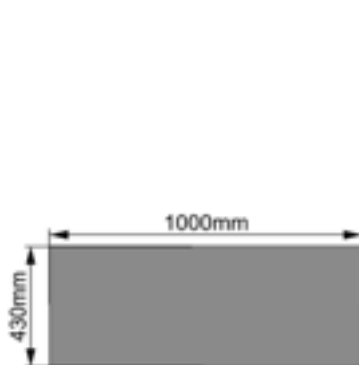

Dimension:115x100x43cm

Weight:8.3kg

Packing:40pcs/pallet

Top view

Front view

Right view

Solar Battery Cover

Model:MC5-13010043

Dimension:130x100x43cm

Weight:8.9kg

Packing:40pcs/pallet

Top view

Front view

Right view

Solar Battery Cover

Model:MC5-15010043

Dimension:150x100x43cm

Weight:10.1kg

Packing:40pcs/pallet

Top view

Front view

Right view

Solar Battery Cover

Model:MC5-17010043