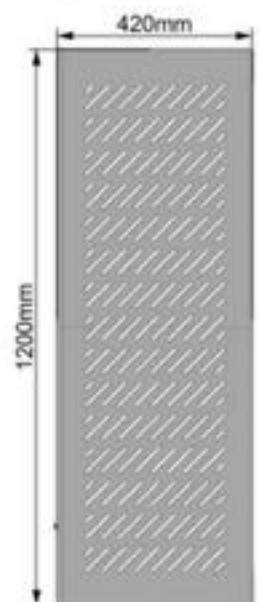

Dimension:45x30x7cm

Weight:2.7kg

Packing:240pcs/pallet

Top view

Front view

Right view

Easy Solar Cover

Model:MC1-604010

Dimension:75x65x32cm

Weight:12.1kg

Packing:50pcs/pallet

Top view

Front view

Right view

Solar Battery Cover

Model:MC3-1209042

Dimension:120x90x42cm

Weight:29kg

Packing:25pcs/pallet

Top view

Front view

Right view

Solar Battery Cover

Model:MC3-1609042

Dimension:160x90x42cm

Weight:39kg

Packing:25pcs/pallet

Top view

Front view

Right view

Solar Inverter Cover

Model:MC5-757030