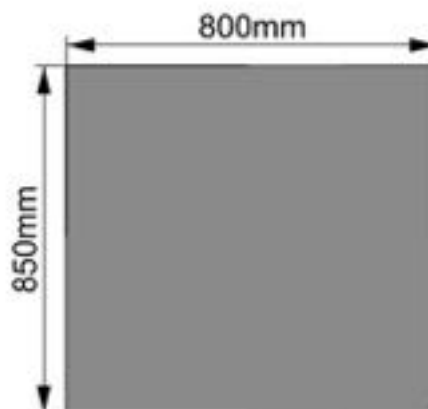

Dimension:100x70x30cm

Weight:5.5kg

Packing:80pcs/pallet

Top view

Front view

Right view

Solar Inverter Cover

Model:MC5-758030

Dimension:75x80x30cm

Weight:5.2kg

Packing:80pcs/pallet

Top view

Front view

Right view

Solar Inverter Cover

Model:MC5-858030

Dimension:85x80x30cm

Weight:5.5kg

Packing:80pcs/pallet

Top view

Front view

Right view

Solar Inverter Cover

Model:MC5-7510030

Dimension:75x100x30cm

Weight:6kg

Packing:80pcs/pallet

Top view

Front view

Right view

Solar Inverter Cover

Model:MC5-8510030