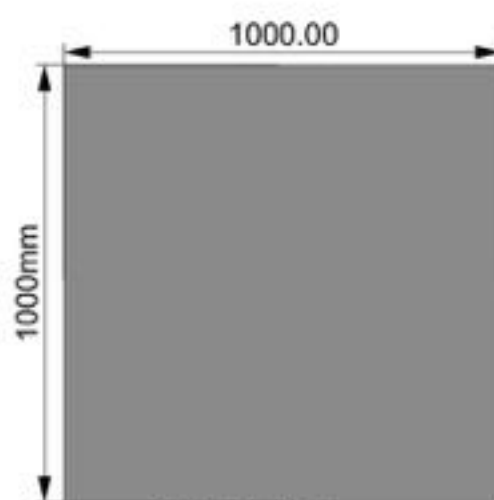

Dimension:45x30x7cm

Weight:2.7kg

Packing:240pcs/pallet

Top view

Front view

Right view

Easy Solar Cover

Model:MC1-604010

Dimension:75x100x30cm

Weight:6kg

Packing:80pcs/pallet

Top view

Front view

Right view

Solar Inverter Cover

Model:MC5-8510030

Dimension:85x100x30cm

Weight:6.5kg

Packing:80pcs/pallet

Top view

Front view

Right view

Solar Battery Cover

Model:MC5-10010033

Dimension:100x100x33cm

Weight:7.3kg

Packing:40pcs/pallet

Top view

Front view

Right view

Solar Battery Cover

Model:MC5-12510033