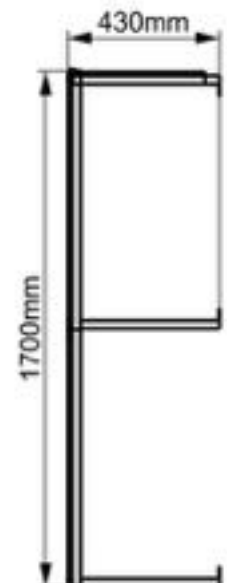

Top view

Front view

Right view

Solar Battery Cover

Model:MC6-15010043

Dimension:150x100x43cm

Weight:5.05kg

Packing:40pcs/pallet

Top view

Front view

Right view

Solar Battery Cover

Model:MC6-17010043

Dimension:170x100x43cm

Weight:5.5kg

Packing:40pcs/pallet

Top view

Front view

Right view

Solar Battery Cover

Model:MC6-20010043

Dimension:200x100x43cm

Weight:6.1kg

Packing:40pcs/pallet

Dimension: 1000*100*50mm

Model: MB2-140010050

Dimension: 1400*100*50mm

Model: MB2-140014070

Dimension: 1400*140*70mm