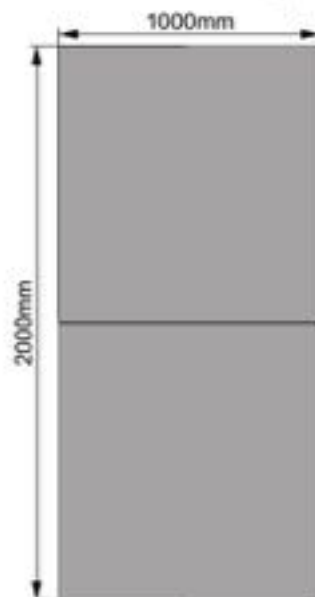

Dimension:150x100x43cm

Weight:10.1kg

Packing:40pcs/pallet

Top view

Front view

Right view

Solar Battery Cover

Model:MC5-17010043

Dimension:170x100x43cm

Weight:11kg

Packing:40pcs/pallet

Top view

Front view

Right view

Solar Battery Cover

Model:MC5-20010043

Dimension:200x100x43cm

Weight:12.2kg

Packing:40pcs/pallet

Top view

Front view

Right view

Solar Battery Cover

Model:MC5-22010043