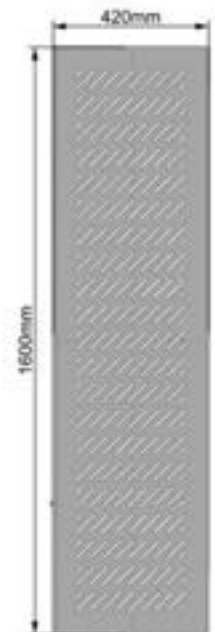

Dimension:120x90x42cm

Weight:29kg

Packing:25pcs/pallet

Top view

Front view

Right view

Solar Battery Cover

Model:MC3-1609042

Dimension:160x90x42cm

Weight:39kg

Packing:25pcs/pallet

Top view

Front view

Right view

Solar Inverter Cover

Model:MC5-757030

Dimension:75x70x30cm

Weight:4.8kg

Packing:80pcs/pallet

Top view

Front view

Right view

Solar Inverter Cover

Model:MC5-857030