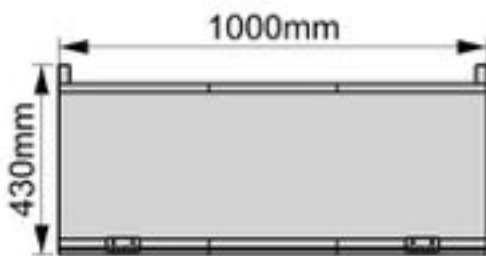

Top view

Front view

Right view

Solar Battery Cover

Model:MC6-11510043

Dimension:115x100x43cm

Weight:4.15kg

Packing:40pcs/pallet

Top view

Front view

Right view

Solar Battery Cover

Model:MC6-13010043

Dimension:130x100x43cm

Weight:4.45kg

Packing:40pcs/pallet

Top view

Front view

Right view

Solar Battery Cover

Model:MC6-15010043

Dimension:150x100x43cm

Weight:5.05kg

Packing:40pcs/pallet