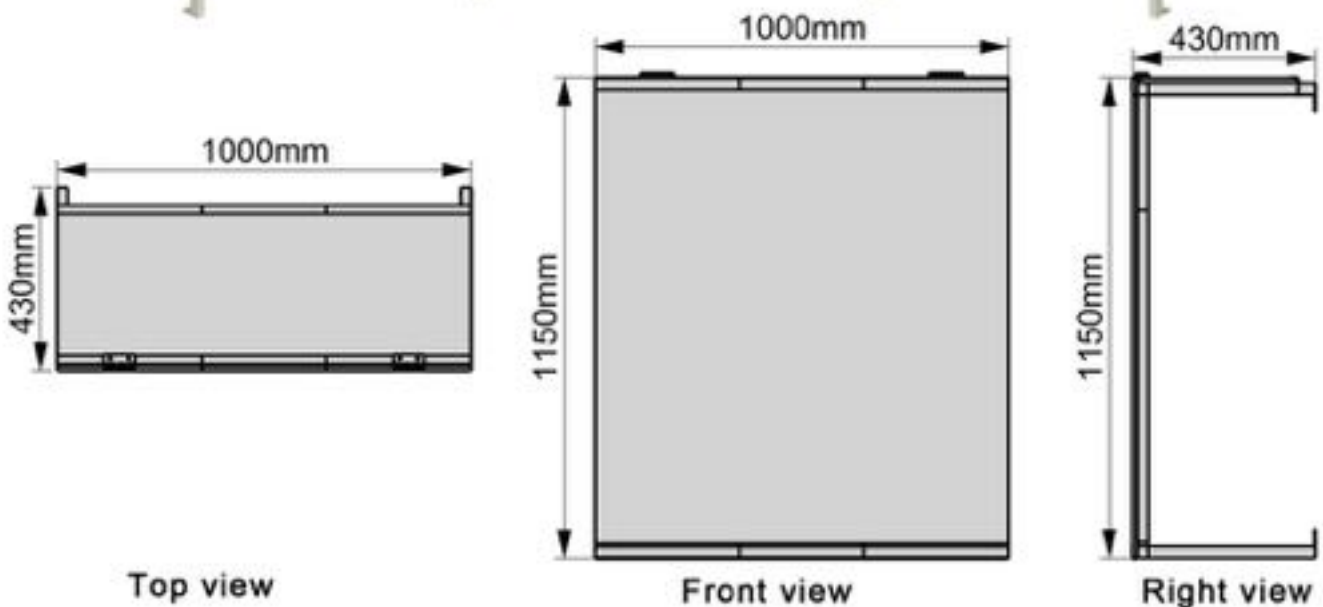

Top view

Front view

Right view

Solar Battery Cover

Model:MC6-10010043

Dimension:100x100x43cm

Weight:3.85kg

Packing:40pcs/pallet

Top view

Front view

Right view

Solar Battery Cover

Model:MC6-11510043

Dimension:115x100x43cm

Weight:4.15kg

Packing:40pcs/pallet

Top view

Front view

Right view

Solar Battery Cover

Model:MC6-13010043

Dimension:130x100x43cm

Weight:4.45kg

Packing:40pcs/pallet