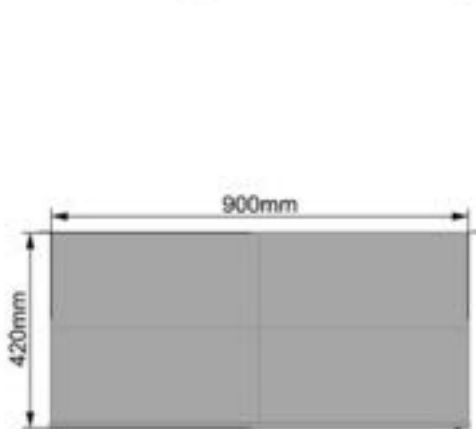

Dimension:45x30x7cm

Weight:2.7kg

Packing:240pcs/pallet

Top view

Front view

Right view

Easy Solar Cover

Model:MC1-604010

Dimension:65x55x29cm

Weight:9.8kg

Packing:50pcs/pallet

Top view

Front view

Right view

Solar Inverter Cover

Model:MC3-756532

Dimension:75x65x32cm

Weight:12.1kg

Packing:50pcs/pallet

Top view

Front view

Right view

Solar Battery Cover

Model:MC3-1209042

Dimension:120x90x42cm

Weight:29kg

Packing:25pcs/pallet

Top view

Front view

Right view

Solar Battery Cover

Model:MC3-1609042