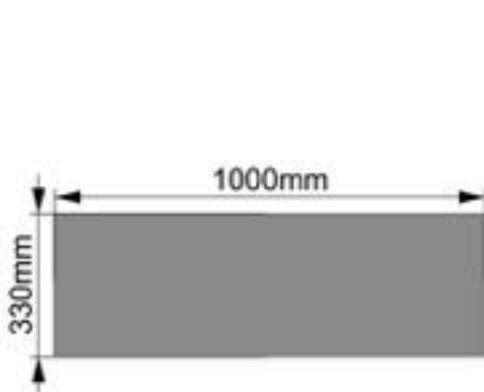

Dimension:75x100x30cm

Weight:6kg

Packing:80pcs/pallet

Top view

Front view

Right view

Solar Inverter Cover

Model:MC5-8510030

Dimension:85x100x30cm

Weight:6.5kg

Packing:80pcs/pallet

Top view

Front view

Right view

Solar Battery Cover

Model:MC5-10010033

Dimension:100x100x33cm

Weight:7.3kg

Packing:40pcs/pallet

Top view

Front view

Right view

Solar Battery Cover

Model:MC5-12510033

Dimension:125x100x33cm

Weight:8.3kg

Packing:40pcs/pallet

Top view

Front view

Right view

Solar Battery Cover

Model:MC5-10010043