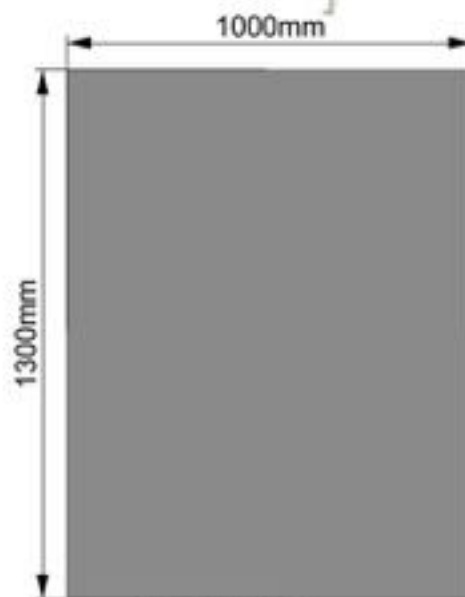

Dimension:100x100x43cm

Weight:7.7kg

Packing:40pcs/pallet

Top view

Front view

Right view

Solar Battery Cover

Model:MC5-11510043

Dimension:115x100x43cm

Weight:8.3kg

Packing:40pcs/pallet

Top view

Front view

Right view

Solar Battery Cover

Model:MC5-13010043

Dimension:130x100x43cm

Weight:8.9kg

Packing:40pcs/pallet

Top view

Front view

Right view

Solar Battery Cover

Model:MC5-15010043