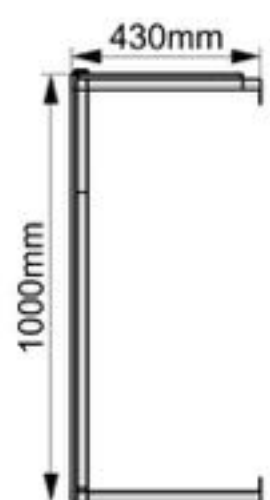

Top view

Front view

Right view

Solar Battery Cover

Model:MC6-12510033

Dimension:125x100x33cm

Weight:4.15kg

Packing:40pcs/pallet

Top view

Front view

Right view

Solar Battery Cover

Model:MC6-10010043

Dimension:100x100x43cm

Weight:3.85kg

Packing:40pcs/pallet

Top view

Front view

Right view

Solar Battery Cover

Model:MC6-11510043

Dimension:115x100x43cm

Weight:4.15kg

Packing:40pcs/pallet

Top view

Front view

Right view

Solar Battery Cover

Model:MC6-13010043

Dimension:130x100x43cm

Weight:4.45kg

Packing:40pcs/pallet