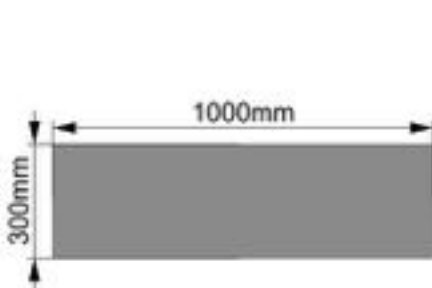

Dimension:75x80x30cm

Weight:5.2kg

Packing:80pcs/pallet

Top view

Front view

Right view

Solar Inverter Cover

Model:MC5-858030

Dimension:85x80x30cm

Weight:5.5kg

Packing:80pcs/pallet

Top view

Front view

Right view

Solar Inverter Cover

Model:MC5-7510030

Dimension:75x100x30cm

Weight:6kg

Packing:80pcs/pallet

Top view

Front view

Right view

Solar Inverter Cover

Model:MC5-8510030

Dimension:85x100x30cm

Weight:6.5kg

Packing:80pcs/pallet

Top view

Front view

Right view

Solar Battery Cover

Model:MC5-10010033