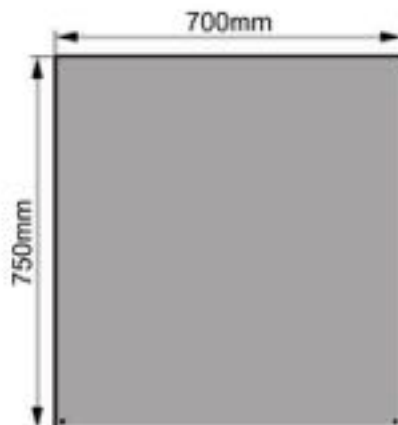

Dimension:45x30x7cm

Weight:2.7kg

Packing:240pcs/pallet

Top view

Front view

Right view

Easy Solar Cover

Model:MC1-604010

Dimension:120x90x42cm

Weight:29kg

Packing:25pcs/pallet

Top view

Front view

Right view

Solar Battery Cover

Model:MC3-1609042

Dimension:160x90x42cm

Weight:39kg

Packing:25pcs/pallet

Top view

Front view

Right view

Solar Inverter Cover

Model:MC5-757030

Dimension:75x70x30cm

Weight:4.8kg

Packing:80pcs/pallet

Top view

Front view

Right view

Solar Inverter Cover

Model:MC5-857030