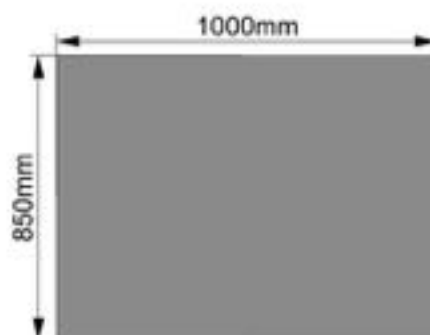

Dimension:85x80x30cm

Weight:5.5kg

Packing:80pcs/pallet

Top view

Front view

Right view

Solar Inverter Cover

Model:MC5-7510030

Dimension:75x100x30cm

Weight:6kg

Packing:80pcs/pallet

Top view

Front view

Right view

Solar Inverter Cover

Model:MC5-8510030

Dimension:85x100x30cm

Weight:6.5kg

Packing:80pcs/pallet

Top view

Front view

Right view

Solar Battery Cover

Model:MC5-10010033