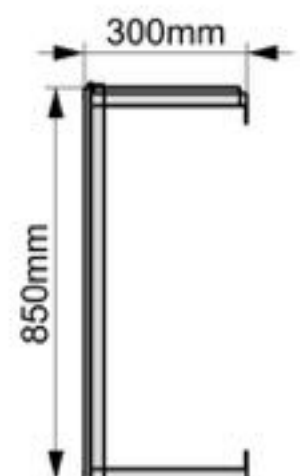

Dimension:100x70x30cm

Weight:2.75kg

Packing:80pcs/pallet

Top view

Front view

Right view

Solar Inverter Cover

Model:MC6-758030

Dimension:75x80x30cm

Weight:2.6kg

Packing:80pcs/pallet

Top view

Front view

Right view

Solar Inverter Cover

Model:MC6-858030

Dimension:85x80x30cm

Weight:2.75kg

Packing:80pcs/pallet

Top view

Front view

Right view

Solar Inverter Cover

Model:MC6-7510030

Dimension:75x100x30cm

Weight:3kg

Packing:80pcs/pallet

Top view

Front view

Right view

Solar Inverter Cover

Model:MC6-8510030