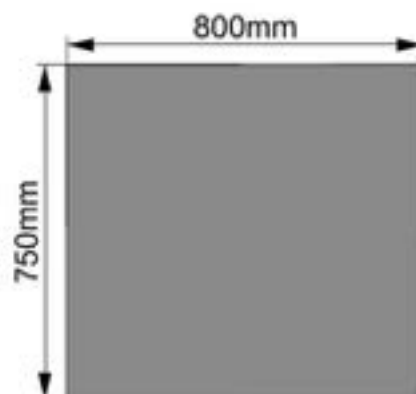

Dimension:75x70x30cm

Weight:4.8kg

Packing:80pcs/pallet

Top view

Front view

Right view

Solar Inverter Cover

Model:MC5-857030

Dimension:85x70x30cm

Weight:5.1kg

Packing:80pcs/pallet

Top view

Front view

Right view

Solar Inverter Cover

Model:MC5-1007030

Dimension:100x70x30cm

Weight:5.5kg

Packing:80pcs/pallet

Top view

Front view

Right view

Solar Inverter Cover

Model:MC5-758030

Dimension:75x80x30cm

Weight:5.2kg

Packing:80pcs/pallet

Top view

Front view

Right view

Solar Inverter Cover

Model:MC5-858030