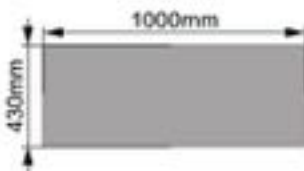

Dimension:150x100x43cm

Weight:10.1kg

Packing:40pcs/pallet

Top view

Front view

Right view

Solar Battery Cover

Model:MC5-17010043

Dimension:170x100x43cm

Weight:11kg

Packing:40pcs/pallet

Top view

Front view

Right view

Solar Battery Cover

Model:MC5-20010043

Dimension:200x100x43cm

Weight:12.2kg

Packing:40pcs/pallet

Top view

Front view

Right view

Solar Battery Cover

Model:MC5-22010043