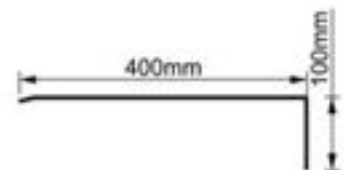

Dimension:45x30x7cm

Weight:2.7kg

Packing:240pcs/pallet

Top view

Front view

Right view

Easy Solar Cover

Model:MC1-604010

Dimension:60x40x10cm

Weight:3.7kg

Packing:240pcs/pallet

Top view

Front view

Right view

EV Charger Cover

Model:MC3-504029

Dimension:50x40x29cm

Weight:7.2kg

Packing:60pcs/pallet

Top view

Front view

Right view

Solar Inverter Cover

Model:MC3-655529