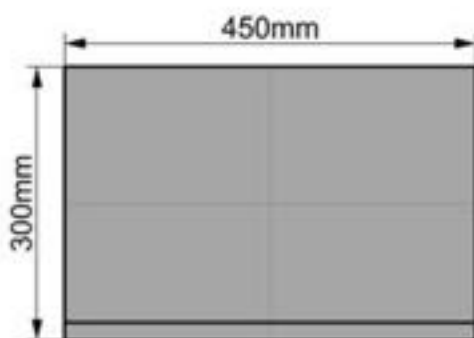

Dimension:45x30x7cm

Weight:2.7kg

Packing:240pcs/pallet

Top view

Front view

Right view

Easy Solar Cover

Model:MC1-604010

Dimension:50x40x29cm

Weight:7.2kg

Packing:60pcs/pallet

Top view

Front view

Right view

Solar Inverter Cover

Model:MC3-655529

Dimension:65x55x29cm

Weight:9.8kg

Packing:50pcs/pallet

Top view

Front view

Right view

Solar Inverter Cover

Model:MC3-756532

Dimension:100x70x30cm

Weight:5.5kg

Packing:80pcs/pallet

Top view

Front view

Right view

Solar Inverter Cover

Model:MC5-758030