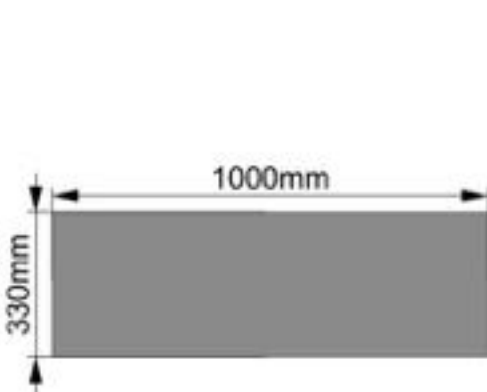

Dimension:85x80x30cm

Weight:5.5kg

Packing:80pcs/pallet

Top view

Front view

Right view

Solar Inverter Cover

Model:MC5-7510030

Dimension:75x100x30cm

Weight:6kg

Packing:80pcs/pallet

Top view

Front view

Right view

Solar Inverter Cover

Model:MC5-8510030

Dimension:85x100x30cm

Weight:6.5kg

Packing:80pcs/pallet

Top view

Front view

Right view

Solar Battery Cover

Model:MC5-10010033

Dimension:100x100x33cm

Weight:7.3kg

Packing:40pcs/pallet

Top view

Front view

Right view

Solar Battery Cover

Model:MC5-12510033