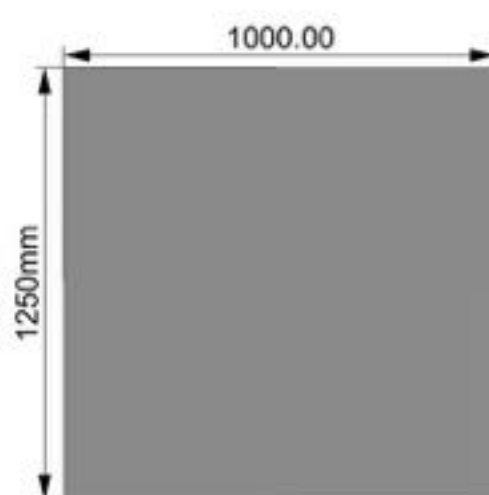

Dimension:45x30x7cm

Weight:2.7kg

Packing:240pcs/pallet

Top view

Front view

Right view

Easy Solar Cover

Model:MC1-604010

Dimension:85x100x30cm

Weight:6.5kg

Packing:80pcs/pallet

Top view

Front view

Right view

Solar Battery Cover

Model:MC5-10010033

Dimension:100x100x33cm

Weight:7.3kg

Packing:40pcs/pallet

Top view

Front view

Right view

Solar Battery Cover

Model:MC5-12510033

Dimension:125x100x33cm

Weight:8.3kg

Packing:40pcs/pallet

Top view

Front view

Right view

Solar Battery Cover

Model:MC5-10010043