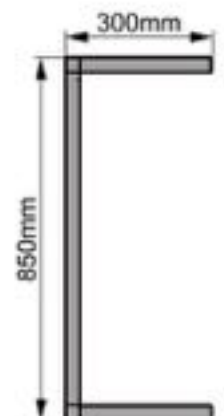

Dimension:75x70x30cm

Weight:4.8kg

Packing:80pcs/pallet

Top view

Front view

Right view

Solar Inverter Cover

Model:MC5-857030

Dimension:85x70x30cm

Weight:5.1kg

Packing:80pcs/pallet

Top view

Front view

Right view

Solar Inverter Cover

Model:MC5-1007030

Dimension:100x70x30cm

Weight:5.5kg

Packing:80pcs/pallet

Top view

Front view

Right view

Solar Inverter Cover

Model:MC5-758030

Dimension:75x80x30cm

Weight:5.2kg

Packing:80pcs/pallet

Top view

Front view

Right view

Solar Inverter Cover

Model:MC5-858030