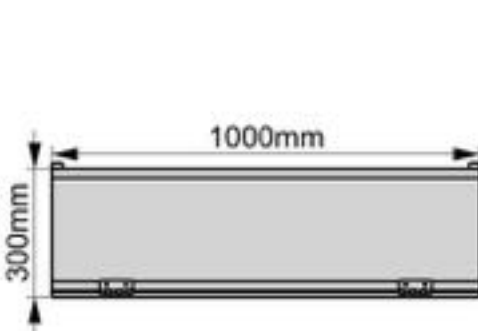

Dimension:75x80x30cm

Weight:2.6kg

Packing:80pcs/pallet

Top view

Front view

Right view

Solar Inverter Cover

Model:MC6-858030

Dimension:85x80x30cm

Weight:2.75kg

Packing:80pcs/pallet

Top view

Front view

Right view

Solar Inverter Cover

Model:MC6-7510030

Dimension:75x100x30cm

Weight:3kg

Packing:80pcs/pallet

Top view

Front view

Right view

Solar Inverter Cover

Model:MC6-8510030