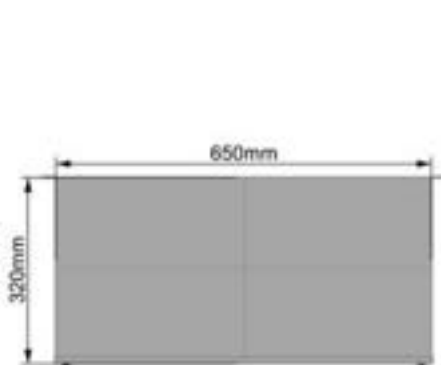

Dimension:45x30x7cm

Weight:2.7kg

Packing:240pcs/pallet

Top view

Front view

Right view

Easy Solar Cover

Model:MC1-604010

Dimension:50x40x29cm

Weight:7.2kg

Packing:60pcs/pallet

Top view

Front view

Right view

Solar Inverter Cover

Model:MC3-655529

Dimension:65x55x29cm

Weight:9.8kg

Packing:50pcs/pallet

Top view

Front view

Right view

Solar Inverter Cover

Model:MC3-756532

Dimension:75x65x32cm

Weight:12.1kg

Packing:50pcs/pallet

Top view

Front view

Right view

Solar Battery Cover

Model:MC3-1209042