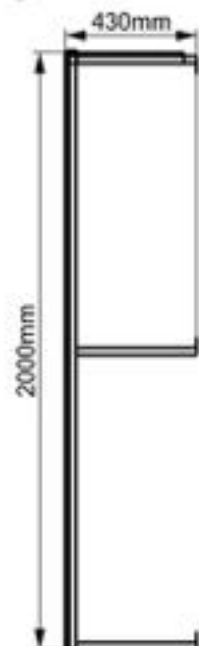

Top view

Front view

Right view

Solar Battery Cover

Model:MC6-17010043

Dimension:170x100x43cm

Weight:5.5kg

Packing:40pcs/pallet

Top view

Front view

Right view

Solar Battery Cover

Model:MC6-20010043

Dimension:200x100x43cm

Weight:6.1kg

Packing:40pcs/pallet

Top view

Front view

Right view

Solar Battery Cover

Model:MC6-22010043

Dimension:220x100x43cm

Weight:6.55kg

Packing:40pcs/pallet

Top view

Front view

Right view

Solar Battery Safety Bollard

Model: MB1-90050

Dimension: 900*50mm

Model: MB1-90090

Dimension: 900*90mm