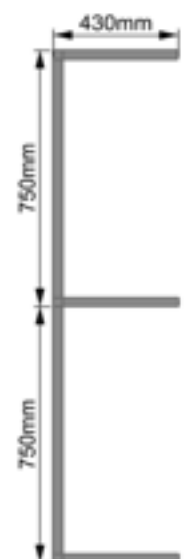

Dimension:130x100x43cm

Weight:8.9kg

Packing:40pcs/pallet

Top view

Front view

Right view

Solar Battery Cover

Model:MC5-15010043

Dimension:150x100x43cm

Weight:10.1kg

Packing:40pcs/pallet

Top view

Front view

Right view

Solar Battery Cover

Model:MC5-17010043

Dimension:170x100x43cm

Weight:11kg

Packing:40pcs/pallet

Top view

Front view

Right view

Solar Battery Cover

Model:MC5-20010043

Dimension:200x100x43cm

Weight:12.2kg

Packing:40pcs/pallet

Top view

Front view

Right view

Solar Battery Cover

Model:MC5-22010043