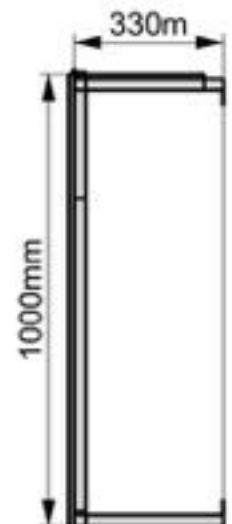

Dimension:75x100x30cm

Weight:3kg

Packing:80pcs/pallet

Top view

Front view

Right view

Solar Inverter Cover

Model:MC6-8510030

Dimension:85x100x30cm

Weight:3.25kg

Packing:80pcs/pallet

Solar Battery Cover

Model:MC6-10010033

Dimension:100x100x33cm

Weight:3.65kg

Packing:40pcs/pallet

Top view

Front view

Right view

Solar Battery Cover

Model:MC6-12510033

Dimension:125x100x33cm

Weight:4.15kg

Packing:40pcs/pallet

Top view

Front view

Right view

Solar Battery Cover

Model:MC6-10010043

Dimension:100x100x43cm

Weight:3.85kg

Packing:40pcs/pallet