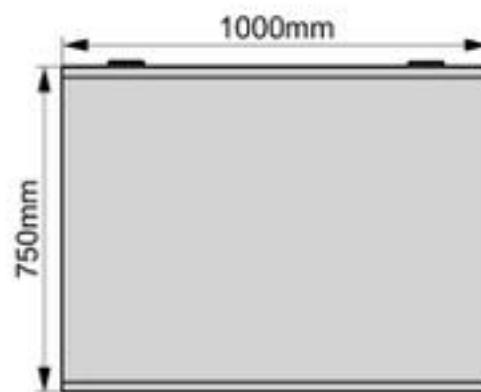

Dimension:75x80x30cm

Weight:2.6kg

Packing:80pcs/pallet

Top view

Front view

Right view

Solar Inverter Cover

Model:MC6-858030

Dimension:85x80x30cm

Weight:2.75kg

Packing:80pcs/pallet

Top view

Front view

Right view

Solar Inverter Cover

Model:MC6-7510030

Dimension:75x100x30cm

Weight:3kg

Packing:80pcs/pallet

Top view

Front view

Right view

Solar Inverter Cover

Model:MC6-8510030