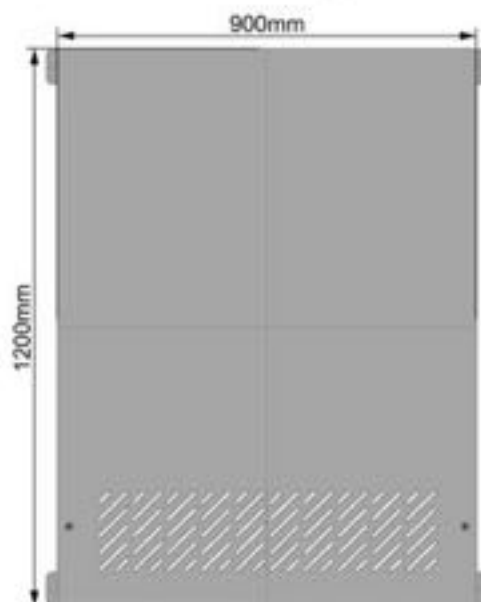

Dimension:45x30x7cm

Weight:2.7kg

Packing:240pcs/pallet

Top view

Front view

Right view

Easy Solar Cover

Model:MC1-604010

Dimension:65x55x29cm

Weight:9.8kg

Packing:50pcs/pallet

Top view

Front view

Right view

Solar Inverter Cover

Model:MC3-756532

Dimension:75x65x32cm

Weight:12.1kg

Packing:50pcs/pallet

Top view

Front view

Right view

Solar Battery Cover

Model:MC3-1209042

Dimension:120x90x42cm

Weight:29kg

Packing:25pcs/pallet

Top view

Front view

Right view

Solar Battery Cover

Model:MC3-1609042