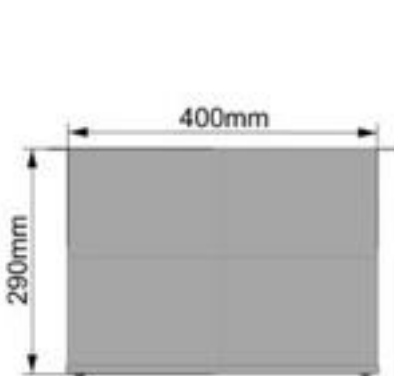

Dimension:45x30x7cm

Weight:2.7kg

Packing:240pcs/pallet

Top view

Front view

Right view

Easy Solar Cover

Model:MC1-604010

Dimension:60x40x10cm

Weight:3.7kg

Packing:240pcs/pallet

Top view

Front view

Right view

EV Charger Cover

Model:MC3-504029

Dimension:50x40x29cm

Weight:7.2kg

Packing:60pcs/pallet

Top view

Front view

Right view

Solar Inverter Cover

Model:MC3-655529

Dimension:65x55x29cm

Weight:9.8kg

Packing:50pcs/pallet

Top view

Front view

Right view

Solar Inverter Cover

Model:MC3-756532