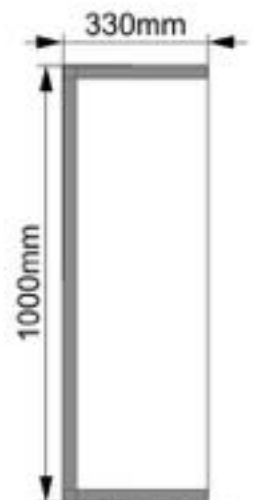

Dimension:85x100x30cm

Weight:6.5kg

Packing:80pcs/pallet

Top view

Front view

Right view

Solar Battery Cover

Model:MC5-10010033

Dimension:100x100x33cm

Weight:7.3kg

Packing:40pcs/pallet

Top view

Front view

Right view

Solar Battery Cover

Model:MC5-12510033

Dimension:125x100x33cm

Weight:8.3kg

Packing:40pcs/pallet

Top view

Front view

Right view

Solar Battery Cover

Model:MC5-10010043

Dimension:100x100x43cm

Weight:7.7kg

Packing:40pcs/pallet

Top view

Front view

Right view

Solar Battery Cover

Model:MC5-11510043