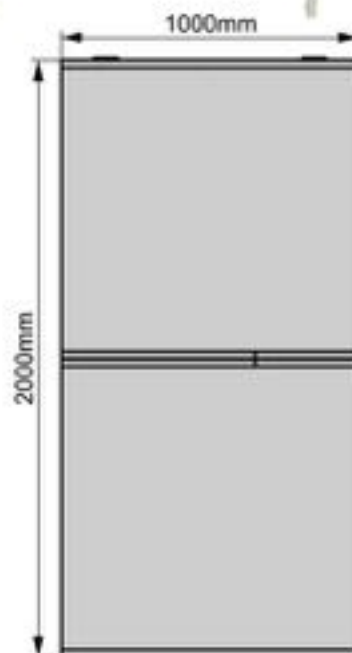

Top view

Front view

Right view

Solar Battery Cover

Model:MC6-17010043

Dimension:170x100x43cm

Weight:5.5kg

Packing:40pcs/pallet

Top view

Front view

Right view

Solar Battery Cover

Model:MC6-20010043

Dimension:200x100x43cm

Weight:6.1kg

Packing:40pcs/pallet

Top view

Front view

Right view

Solar Battery Cover

Model:MC6-22010043

Dimension:220x100x43cm

Weight:6.55kg

Packing:40pcs/pallet

Dimension: 1000*100*50mm

Model: MB2-140010050

Dimension: 1400*100*50mm

Model: MB2-140014070

Dimension: 1400*140*70mm