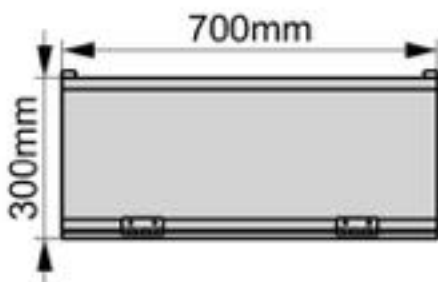

Dimension:75x70x30cm

Weight:2.4kg

Packing:80pcs/pallet

Top view

Front view

Right view

Solar Inverter Cover

Model:MC6-857030

Dimension:85x70x30cm

Weight:2.55kg

Packing:80pcs/pallet

Top view

Front view

Right view

Solar Inverter Cover

Model:MC6-1007030

Dimension:100x70x30cm

Weight:2.75kg

Packing:80pcs/pallet

Top view

Front view

Right view

Solar Inverter Cover

Model:MC6-758030

Dimension:75x80x30cm

Weight:2.6kg

Packing:80pcs/pallet

Top view

Front view

Right view

Solar Inverter Cover

Model:MC6-858030