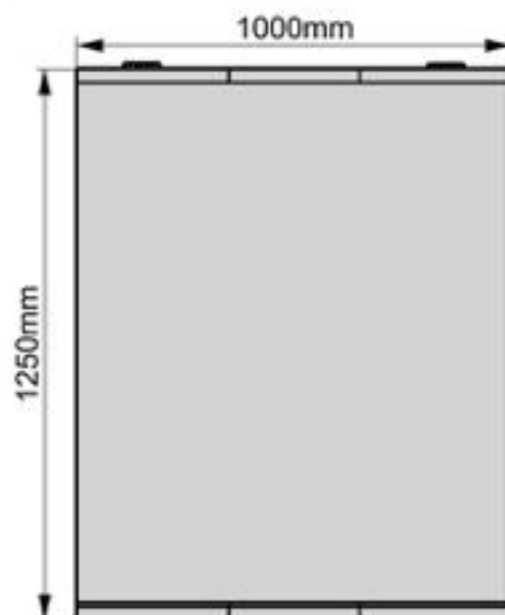

Dimension:75x100x30cm

Weight:3kg

Packing:80pcs/pallet

Top view

Front view

Right view

Solar Inverter Cover

Model:MC6-8510030

Dimension:85x100x30cm

Weight:3.25kg

Packing:80pcs/pallet

Solar Battery Cover

Model:MC6-10010033

Dimension:100x100x33cm

Weight:3.65kg

Packing:40pcs/pallet

Top view

Front view

Right view

Solar Battery Cover

Model:MC6-12510033

Dimension:125x100x33cm

Weight:4.15kg

Packing:40pcs/pallet

Top view

Front view

Right view

Solar Battery Cover

Model:MC6-10010043

Dimension:100x100x43cm

Weight:3.85kg

Packing:40pcs/pallet