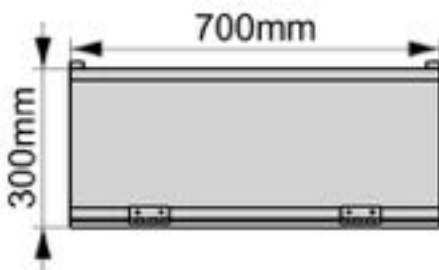

Dimension:200x100x43cm

Weight:12.2kg

Packing:40pcs/pallet

Top view

Front view

Right view

Solar Battery Cover

Model:MC5-22010043

Dimension:220x100x43cm

Weight:13.1kg

Packing:40pcs/pallet

Top view

Front view

Right view

Solar Inverter Cover

Model:MC6-757030

Dimension:75x70x30cm

Weight:2.4kg

Packing:80pcs/pallet

Top view

Front view

Right view

Solar Inverter Cover

Model:MC6-857030

Dimension:85x70x30cm

Weight:2.55kg

Packing:80pcs/pallet

Top view

Front view

Right view

Solar Inverter Cover

Model:MC6-1007030