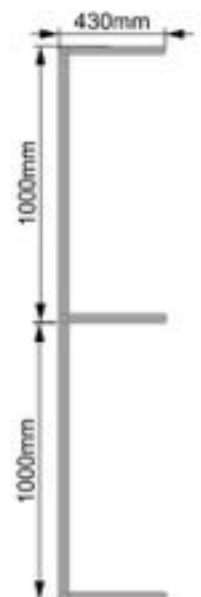

Dimension:170x100x43cm

Weight:11kg

Packing:40pcs/pallet

Top view

Front view

Right view

Solar Battery Cover

Model:MC5-20010043

Dimension:200x100x43cm

Weight:12.2kg

Packing:40pcs/pallet

Top view

Front view

Right view

Solar Battery Cover

Model:MC5-22010043

Dimension:220x100x43cm

Weight:13.1kg

Packing:40pcs/pallet

Top view

Front view

Right view

Solar Inverter Cover

Model:MC6-757030

Dimension:75x70x30cm

Weight:2.4kg

Packing:80pcs/pallet

Top view

Front view

Right view

Solar Inverter Cover

Model:MC6-857030