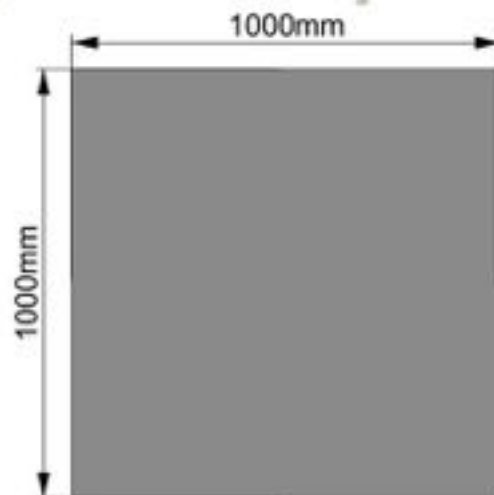

Dimension:100x100x33cm

Weight:7.3kg

Packing:40pcs/pallet

Top view

Front view

Right view

Solar Battery Cover

Model:MC5-12510033

Dimension:125x100x33cm

Weight:8.3kg

Packing:40pcs/pallet

Top view

Front view

Right view

Solar Battery Cover

Model:MC5-10010043

Dimension:100x100x43cm

Weight:7.7kg

Packing:40pcs/pallet

Top view

Front view

Right view

Solar Battery Cover

Model:MC5-11510043