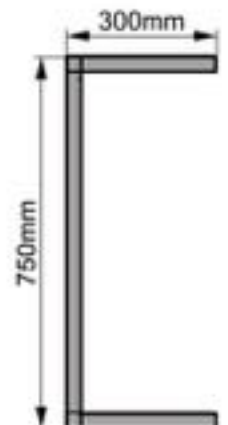

Dimension:45x30x7cm

Weight:2.7kg

Packing:240pcs/pallet

Top view

Front view

Right view

Easy Solar Cover

Model:MC1-604010

Dimension:160x90x42cm

Weight:39kg

Packing:25pcs/pallet

Top view

Front view

Right view

Solar Inverter Cover

Model:MC5-757030

Dimension:75x70x30cm

Weight:4.8kg

Packing:80pcs/pallet

Top view

Front view

Right view

Solar Inverter Cover

Model:MC5-857030

Dimension:85x70x30cm

Weight:5.1kg

Packing:80pcs/pallet

Top view

Front view

Right view

Solar Inverter Cover

Model:MC5-1007030