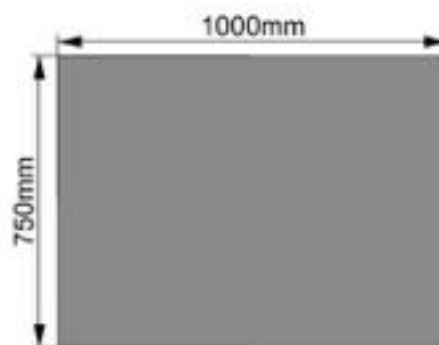

Dimension:75x80x30cm

Weight:5.2kg

Packing:80pcs/pallet

Top view

Front view

Right view

Solar Inverter Cover

Model:MC5-858030

Dimension:85x80x30cm

Weight:5.5kg

Packing:80pcs/pallet

Top view

Front view

Right view

Solar Inverter Cover

Model:MC5-7510030

Dimension:75x100x30cm

Weight:6kg

Packing:80pcs/pallet

Top view

Front view

Right view

Solar Inverter Cover

Model:MC5-8510030