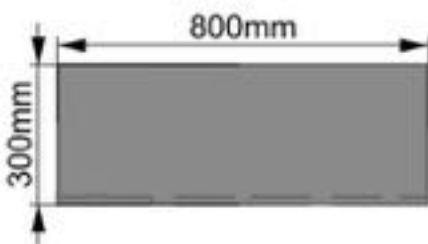

Dimension:100x70x30cm

Weight:5.5kg

Packing:80pcs/pallet

Top view

Front view

Right view

Solar Inverter Cover

Model:MC5-758030

Dimension:75x80x30cm

Weight:5.2kg

Packing:80pcs/pallet

Top view

Front view

Right view

Solar Inverter Cover

Model:MC5-858030

Dimension:85x80x30cm

Weight:5.5kg

Packing:80pcs/pallet

Top view

Front view

Right view

Solar Inverter Cover

Model:MC5-7510030