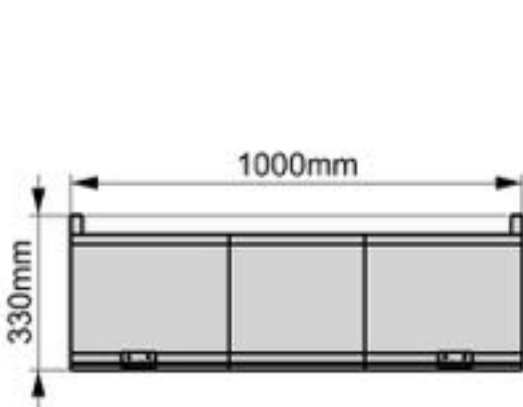

Dimension:85x80x30cm

Weight:2.75kg

Packing:80pcs/pallet

Top view

Front view

Right view

Solar Inverter Cover

Model:MC6-7510030

Dimension:75x100x30cm

Weight:3kg

Packing:80pcs/pallet

Top view

Front view

Right view

Solar Inverter Cover

Model:MC6-8510030

Dimension:85x100x30cm

Weight:3.25kg

Packing:80pcs/pallet

Solar Battery Cover

Model:MC6-10010033

Dimension:100x100x33cm

Weight:3.65kg

Packing:40pcs/pallet

Top view

Front view

Right view

Solar Battery Cover

Model:MC6-12510033

Dimension:125x100x33cm

Weight:4.15kg

Packing:40pcs/pallet