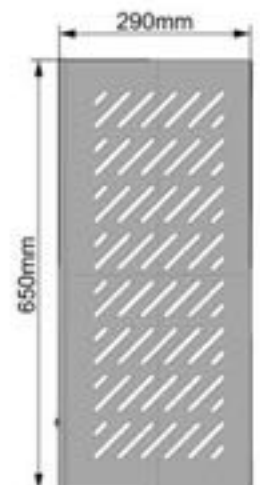

Dimension:45x30x7cm

Weight:2.7kg

Packing:240pcs/pallet

Top view

Front view

Right view

Easy Solar Cover

Model:MC1-604010

Dimension:50x40x29cm

Weight:7.2kg

Packing:60pcs/pallet

Top view

Front view

Right view

Solar Inverter Cover

Model:MC3-655529

Dimension:65x55x29cm

Weight:9.8kg

Packing:50pcs/pallet

Top view

Front view

Right view

Solar Inverter Cover

Model:MC3-756532

Dimension:75x65x32cm

Weight:12.1kg

Packing:50pcs/pallet

Top view

Front view

Right view

Solar Battery Cover

Model:MC3-1209042