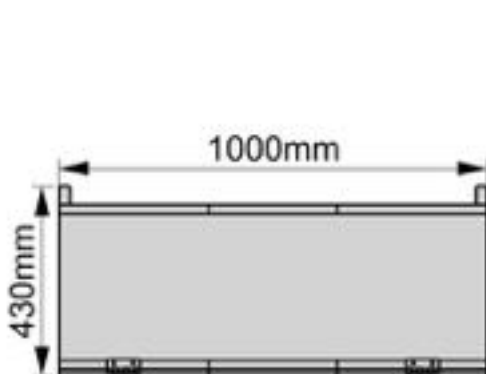

Top view

Front view

Right view

Solar Battery Cover

Model:MC6-12510033

Dimension:125x100x33cm

Weight:4.15kg

Packing:40pcs/pallet

Top view

Front view

Right view

Solar Battery Cover

Model:MC6-10010043

Dimension:100x100x43cm

Weight:3.85kg

Packing:40pcs/pallet

Top view

Front view

Right view

Solar Battery Cover

Model:MC6-11510043

Dimension:115x100x43cm

Weight:4.15kg

Packing:40pcs/pallet