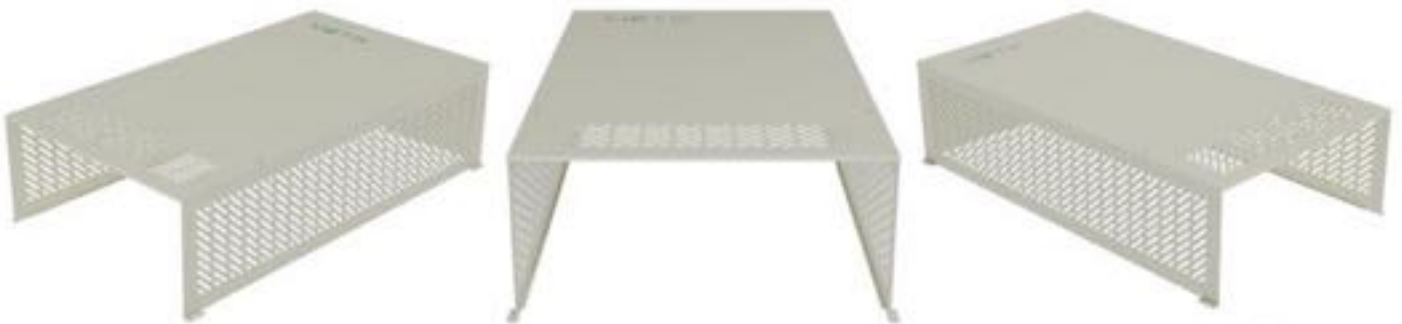

Dimension:75x65x32cm

Weight:12.1kg

Packing:50pcs/pallet

Top view

Front view

Right view

Solar Battery Cover

Model:MC3-1209042

Dimension:120x90x42cm

Weight:29kg

Packing:25pcs/pallet

Top view

Front view

Right view

Solar Battery Cover

Model:MC3-1609042

Dimension:160x90x42cm

Weight:39kg

Packing:25pcs/pallet

Top view

Front view

Right view

Solar Inverter Cover

Model:MC5-757030

Dimension:75x70x30cm

Weight:4.8kg

Packing:80pcs/pallet

Top view

Front view

Right view

Solar Inverter Cover

Model:MC5-857030