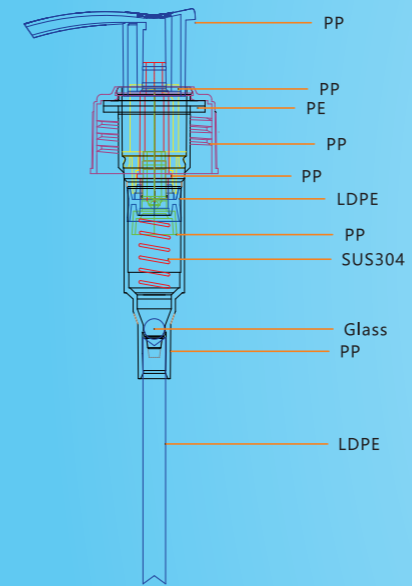

MS302-L

MS302-M

MS302-N

303 SERIES

Left-right Lock Lotion Pump 开关泵

Discharge Rate:
1.80-2.00ml/T

Closure Option

Closure Size Option