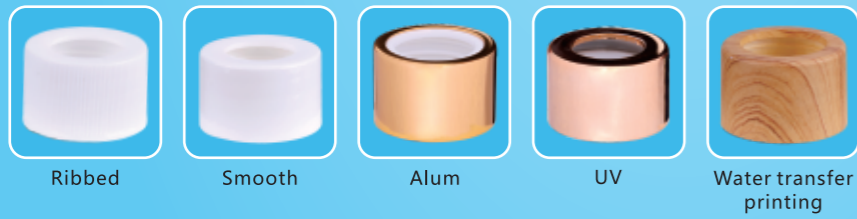

302 SERIES

Screw Lotion Pump 螺纹泵

Discharge Rate:
1.80-2.00ml/T

Closure Option

Closure Size Option

MS302-A

MS302-B

MS302-C