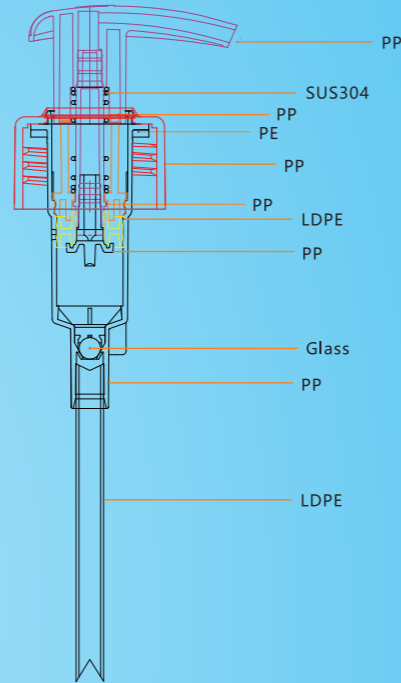

Left-right Lock Lotion Pump Outside Spring 外置开关泵

Discharge Rate:
2.0-2.5ml/T

MS304-A

MS304-B

308^{SERIES}

4CC Lotion Pump 4CC 大泵

Discharge Rate:
3.90-4.00ml/T

Closure Option