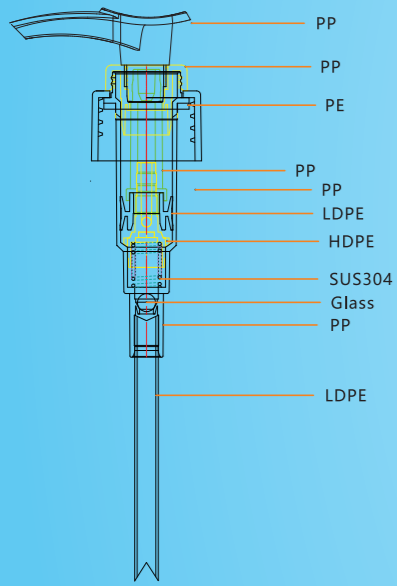

CONTENTS

目录

| | | | | | |
|----|--|----|----|------------------------------------|----|
| 01 | Screw Lotion Pump 螺纹泵 | 01 | 10 | Fine Mist Sprayer 香水喷头 | 17 |
| 02 | Left-right Lock Lotion Pump 开关泵 | 04 | 11 | Treatment Pump 粉泵 | 18 |
| 03 | Left-right Lock Lotion Pump Outside Spring 外置开关泵 | 07 | 12 | Plastic Cap 塑料盖 | 19 |
| 04 | 4CC Lotion Pump 4CC大泵 | 08 | 13 | Nail Washing Water Pump 洗甲水泵 | 20 |
| 05 | Lotion Pump with Clip 夹子泵 | 11 | 14 | Perfume Atomizer 香水樽, 香水笔 | 21 |
| 06 | Cleansing Oil Pump 卸妆油泵 | 11 | 15 | Foam Bottle 泡沫瓶 | 22 |
| 07 | Mini Trigger 手扣式喷雾器 | 12 | 16 | Cream Jar 膏霜盒 | 22 |
| 08 | Trigger Sprayer 简易方枪 | 13 | 17 | Deodorant Stick Container 香体膏包装 | 23 |
| 09 | All Plastic Trigger Sprayer 全塑枪 | 15 | 18 | Airless Bottle 真空瓶 | 25 |

302 SERIES

Screw Lotion Pump 螺纹泵

Discharge Rate:
1.80-2.00ml/T

Closure Option

Closure Size Option

MS302-A

MS302-B

MS302-C