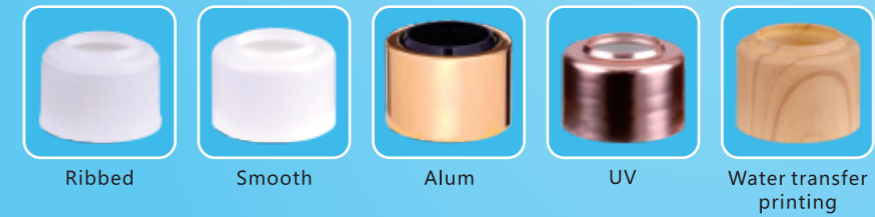

MS302-L

MS302-M

MS302-N

303 SERIES

Left-right Lock Lotion Pump 开关泵

Discharge Rate:
1.80-2.00ml/T

Closure Option

Closure Size Option