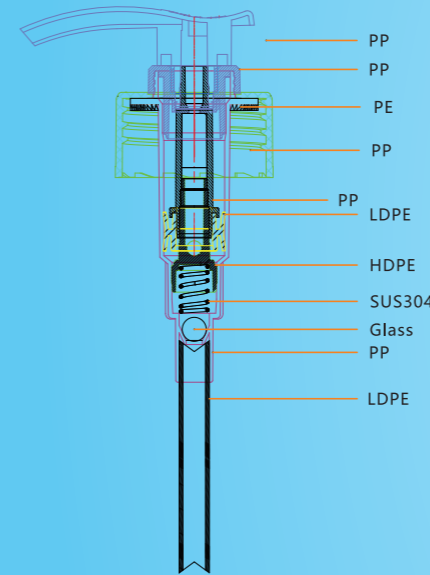

Left-right Lock Lotion Pump Outside Spring 外置开关泵

Discharge Rate:
2.0-2.5ml/T

MS304-A

MS304-B

308^{SERIES}

4CC Lotion Pump 4CC 大泵

Discharge Rate:
3.90-4.00ml/T

Closure Option